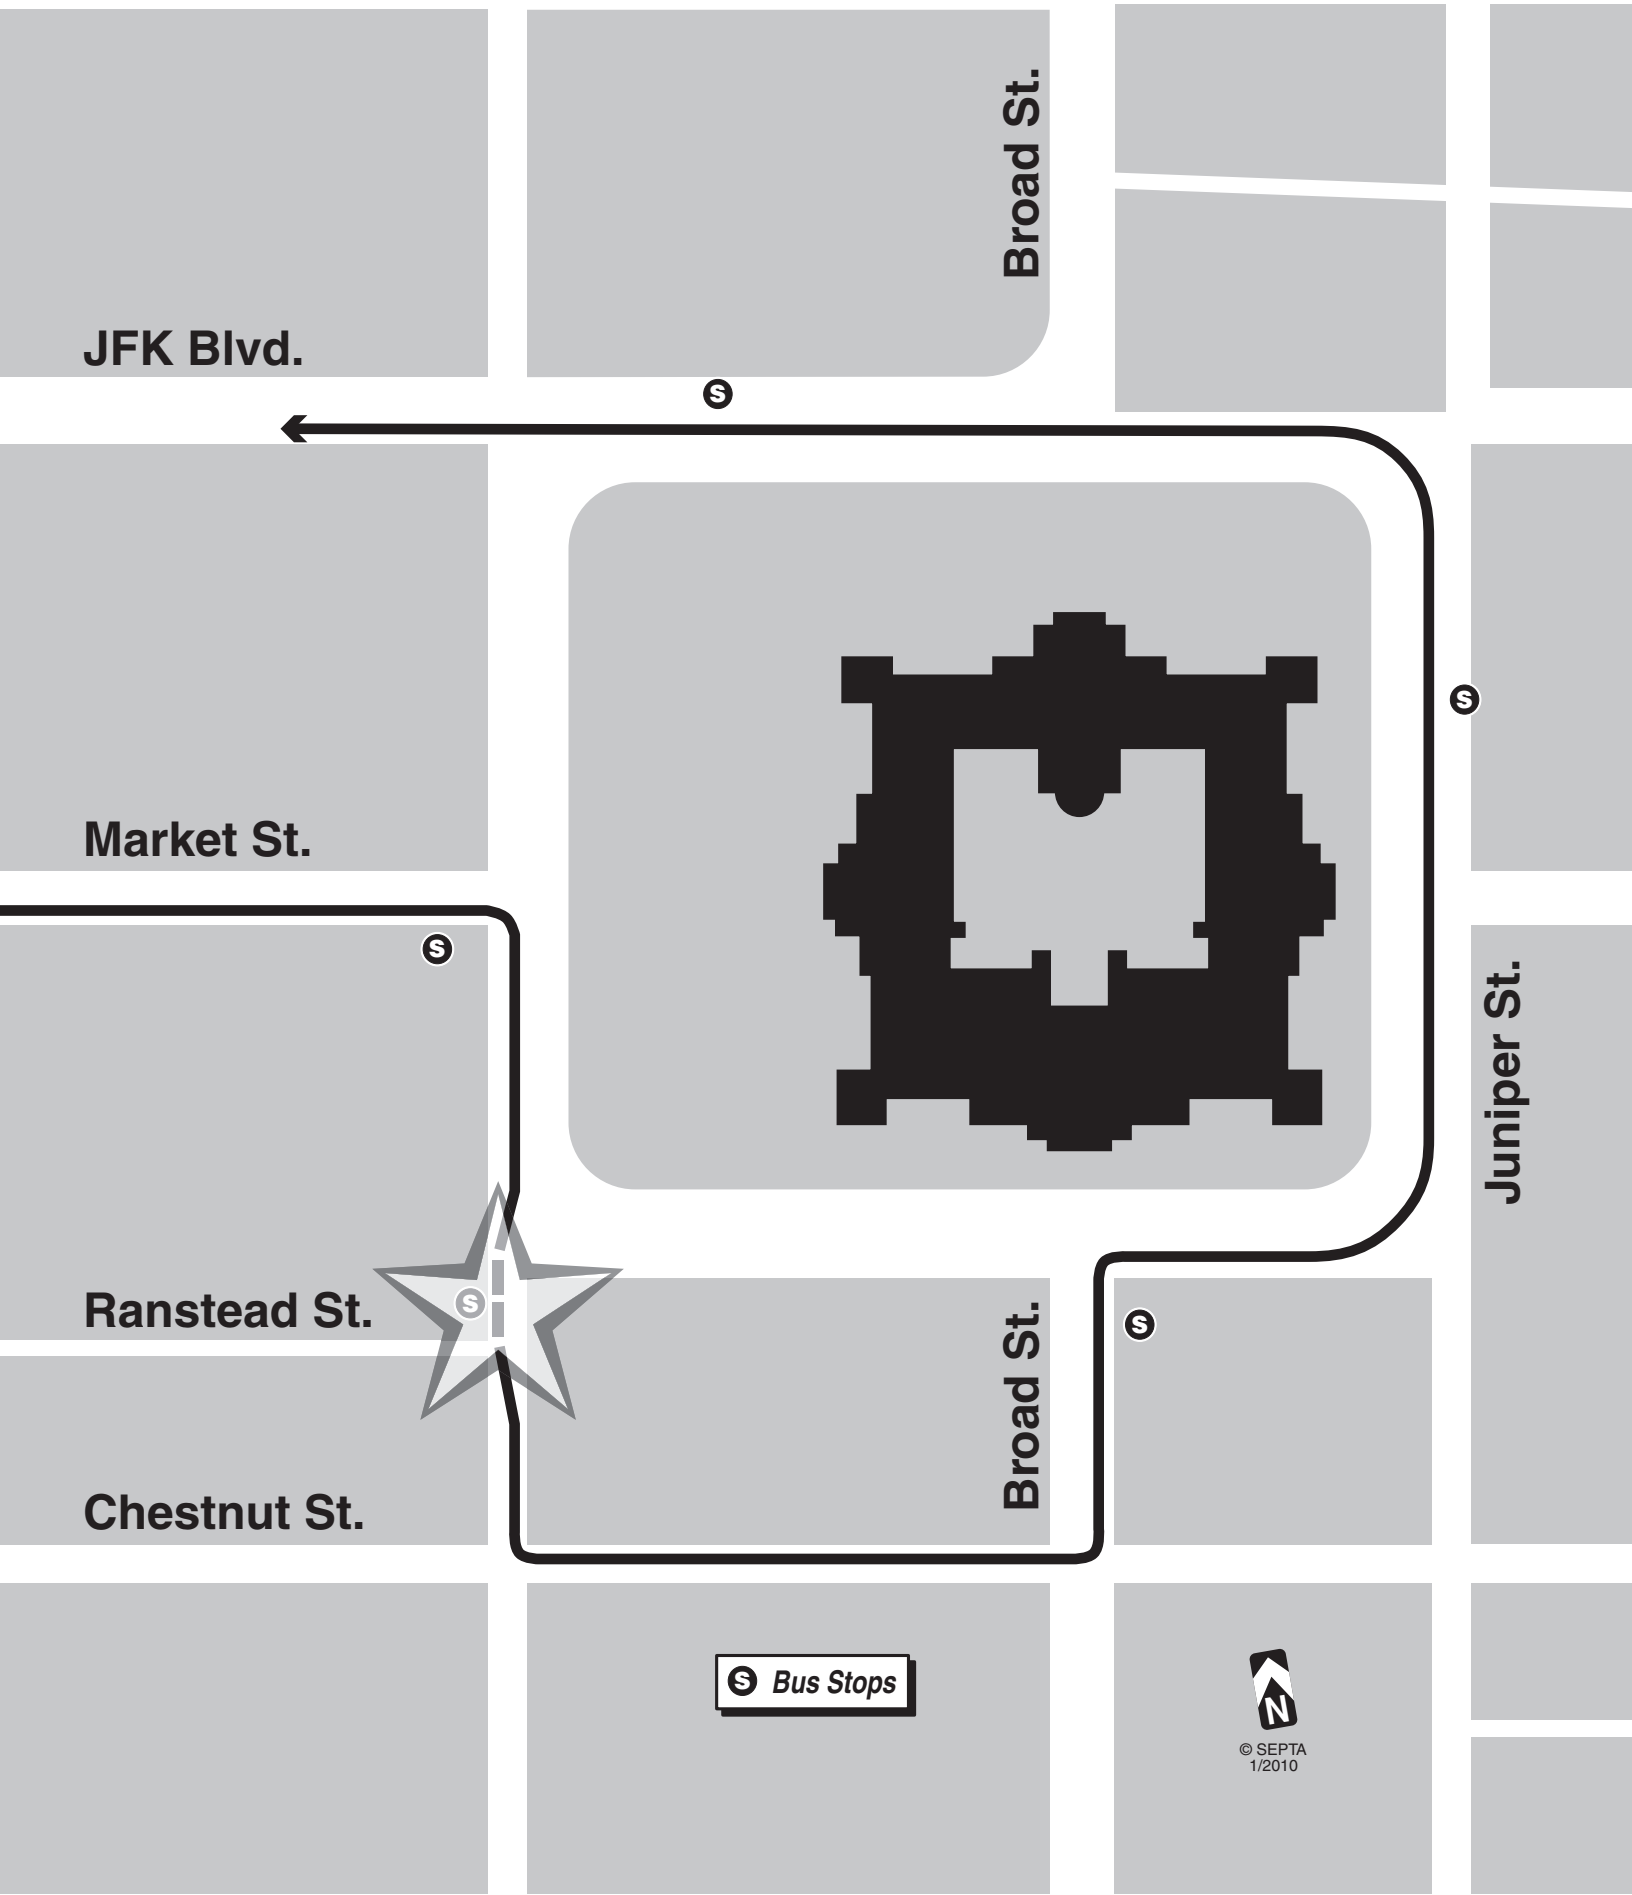

Route 31 Layover Change

JFK Blvd.

Broad St.

Market St.

Ranstead St.

Chestnut St.

Juniper St.

S Bus Stops