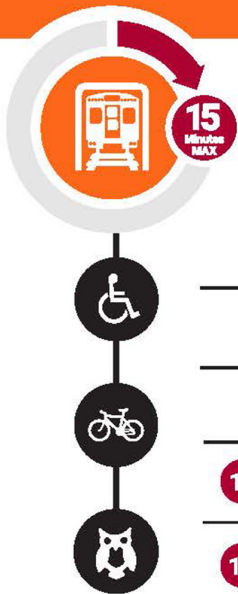

# Broad Street Line

## Broad-Ridge Spur

**NRG Station to Fern Rock Transportation Center**

Serving Center City

Operating

**15** | Every 15 Minutes Max

**15** | 15 Hours / Day  
6:00 A.M. – 9:00 P.M.

**5** | 5 Days / Week  
Monday – Friday