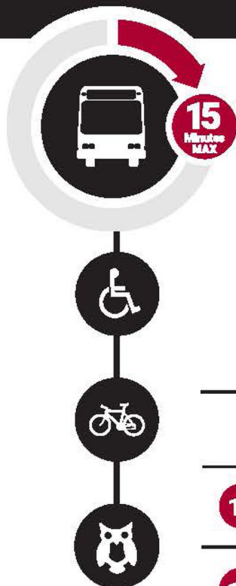

Frequency Corridor Routes

West Chester Pike

104 112 120 123

Serving
69th Street
Transportation
Center and West
Chester Pike to
Eagle Road

Operating

15 | Every 15 Minutes Max

15 | 15 Hours / Day
6:00 A.M. – 9:00 P.M.

5 | 5 Days / Week
Monday – Friday

FOR MORE INFORMATION:

Customer Service: 215-580-7800

TDD/TTY: 215-580-7853

www.septa.org/frequency

WEEKDAYS SERVICE FREQUENCY

15 MINUTES
OR LESS

BETWEEN
6 A.M. TO 9 P.M.