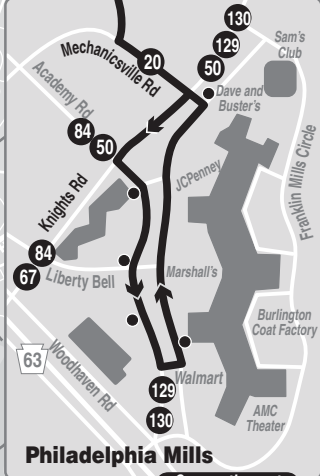

Route 20

Connections at Frankford Transportation Center: Market-Frankford Line, 3, 5, 8, 14, 19, 20, 24, 25, 26, 50, 58, 66, 67, 73, 84, 88, R

Connections at Philadelphia Mills: 20, 50, 67, 84, 129, 130

1" = 4932 Ft