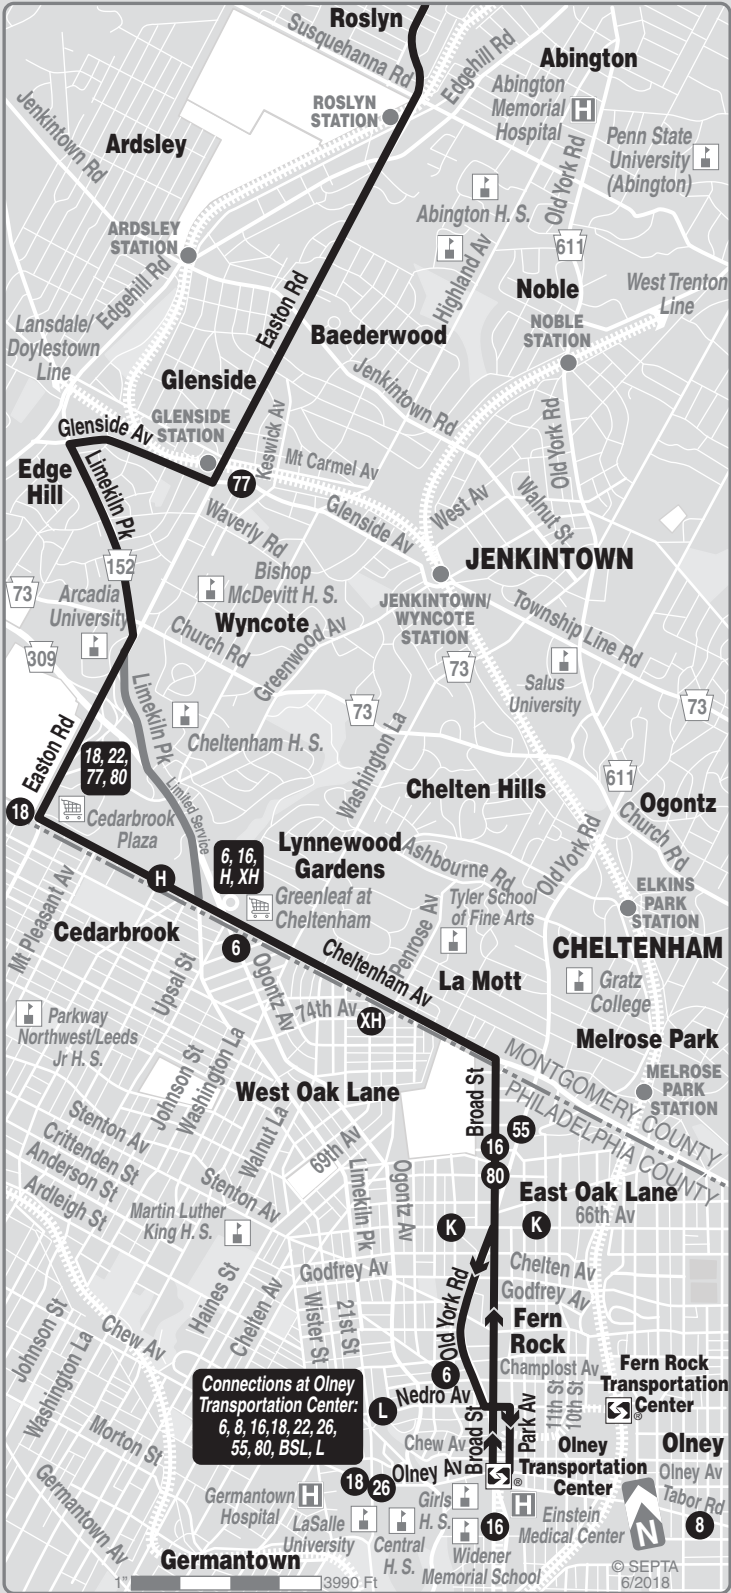

Route 22

Connections at Olney Transportation Center:
6, 8, 16, 18, 22, 26, 55, 80, BSL, L

Connections with Richboro-Warminster "rushbus" at Warminster Station