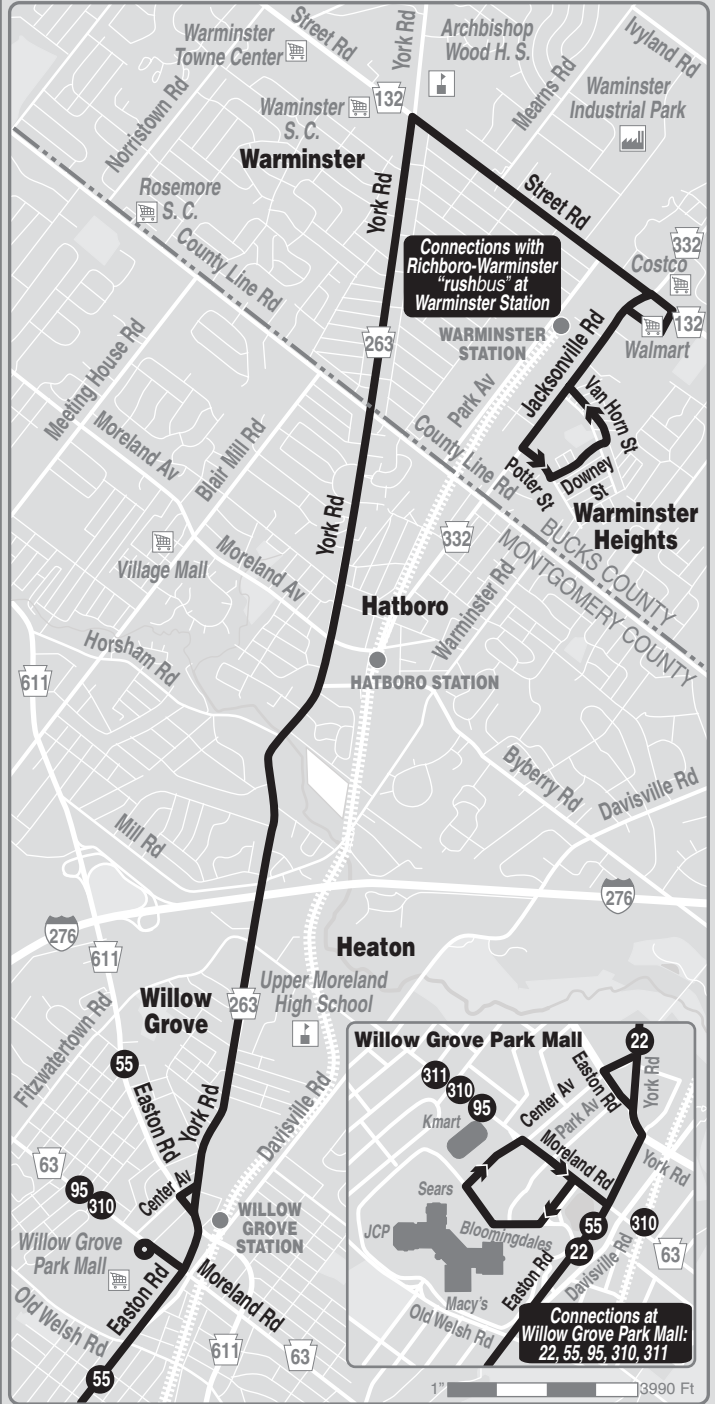

Route 22

Connections at Olney Transportation Center:
6, 8, 16, 18, 22, 26, 55, 80, BSL, L

Connections with Richboro-Warminster "rushbus" at Warminster Station