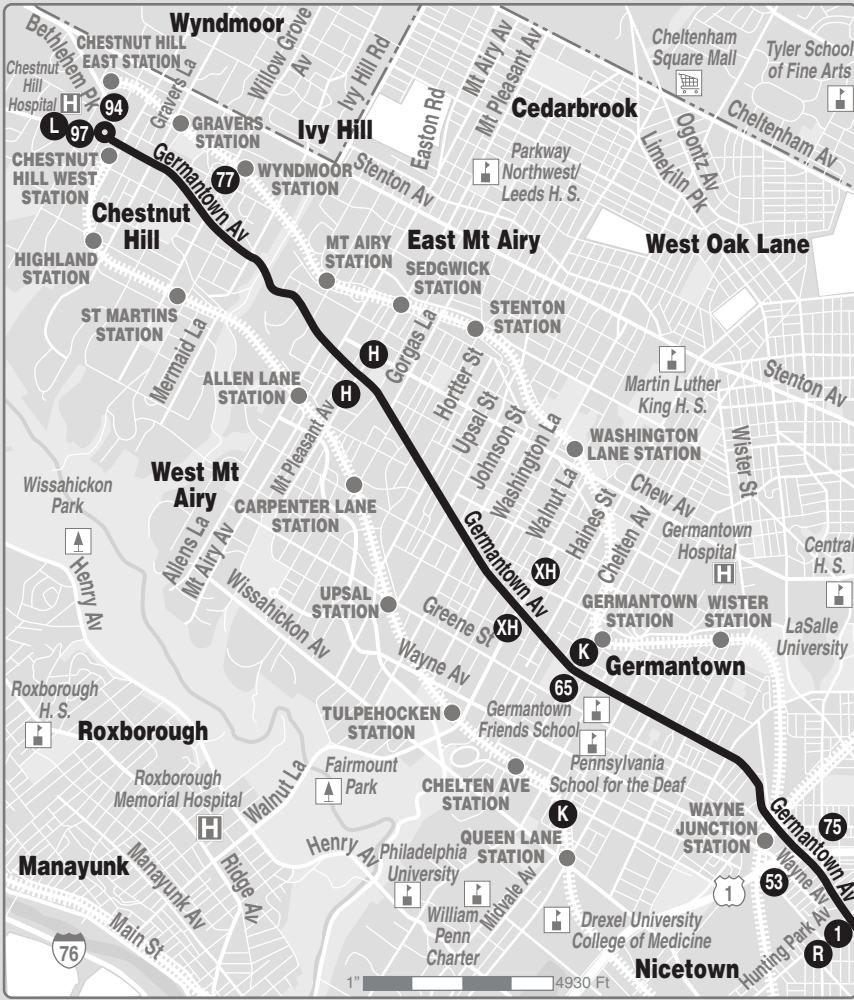

Please consult the separate Route 45 timetable for service south of Market St.

Route 23

Cash and token users may request a transfer at no charge from the Bus Operator when making connections between Route 23 and Route 45 at: Market St, Arch St, Race St, Vine St and Callowhill St.