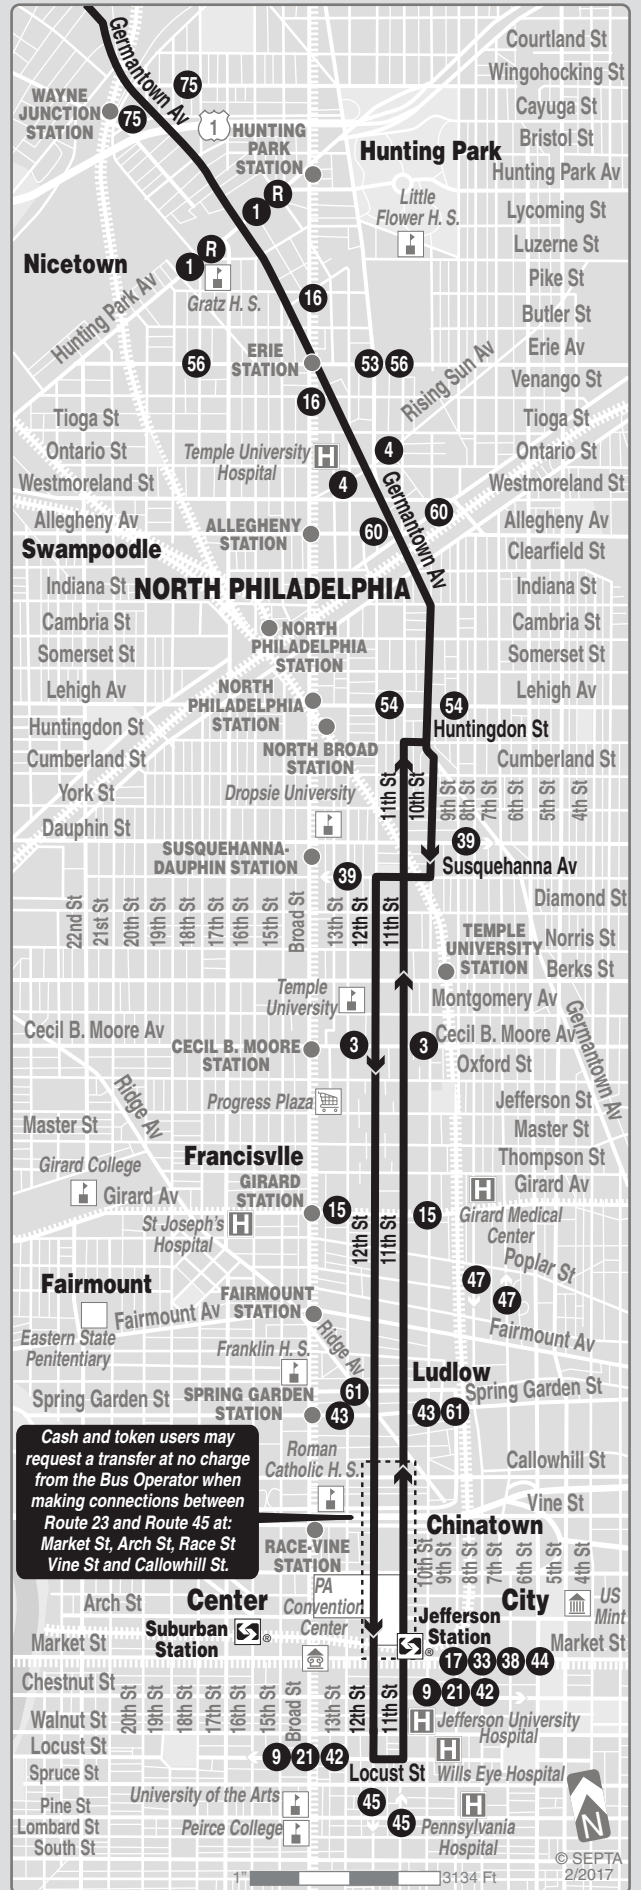

Please consult the separate Route 45 timetable for service south of Market St.

Route 23

Cash and token users may request a transfer at no charge from the Bus Operator when making connections between Route 23 and Route 45 at: Market St, Arch St, Race St, Vine St and Callowhill St.