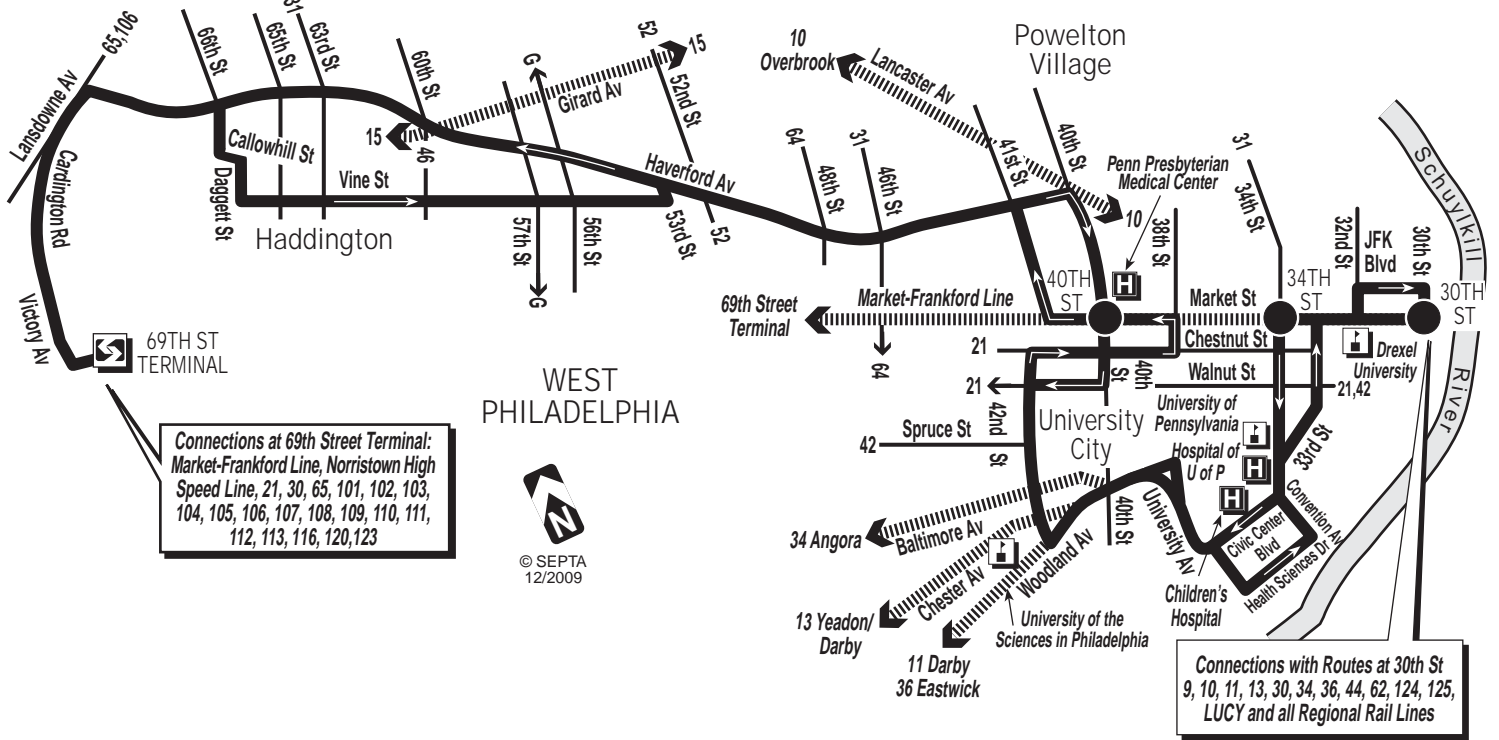

Overbrook

Connections at 69th Street Terminal:
 Market-Frankford Line, Norristown High Speed Line, 21, 30, 65, 101, 102, 103, 104, 105, 106, 107, 108, 109, 110, 111, 112, 113, 116, 120, 123

WEST PHILADELPHIA

Connections with Routes at 30th St
 9, 10, 11, 13, 30, 34, 36, 44, 62, 124, 125, LUCY and all Regional Rail Lines