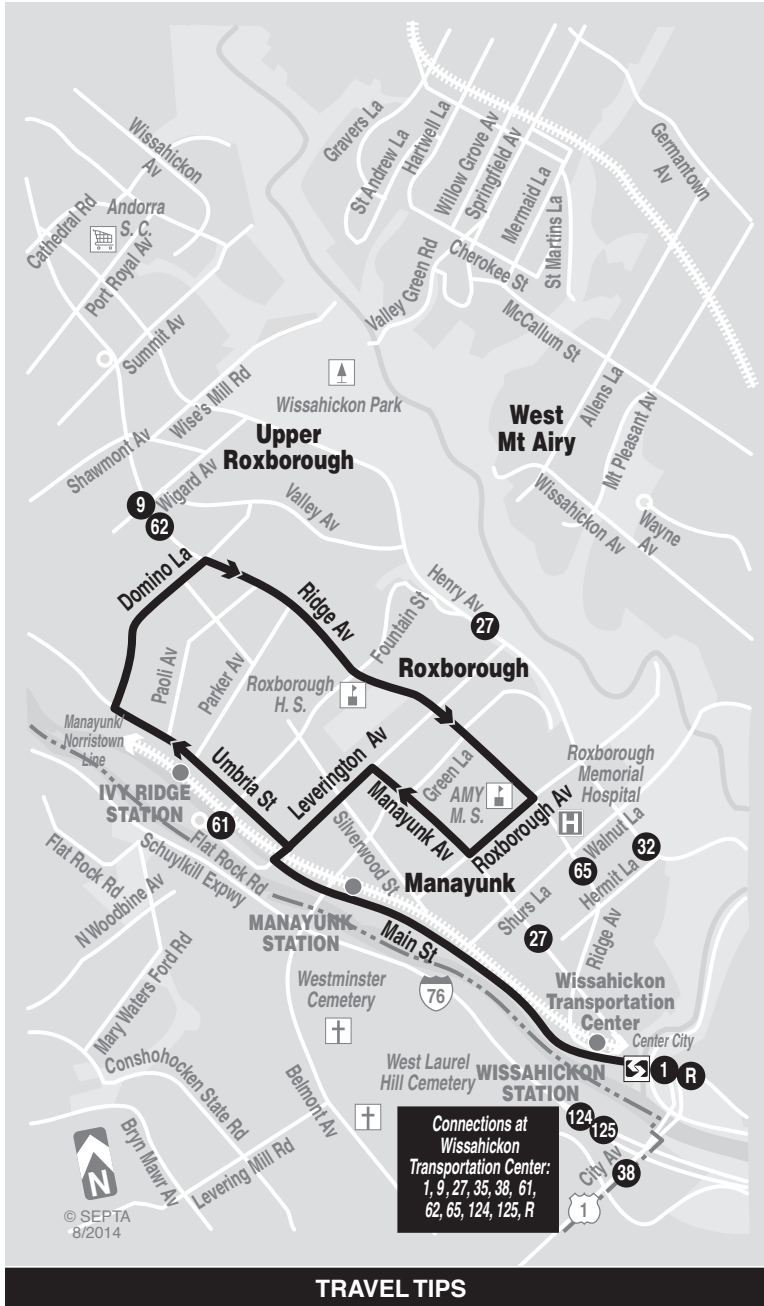

Route 35

TRAVEL TIPS

- Sunday schedule will be operated on New Year's, Memorial, Independence, Labor, Thanksgiving, and Christmas days.
- Fare payment options: cash, transfers, tokens, passes. Go to www.septa.org or m.septa.org for schedules & real time information. Try **Schedules to Go** for next 10 scheduled trips (smart phone users) or **SMS Schedules** for next 4 scheduled trips (by text message); See bus/trolley locations on **TransitView**.
- To **SAVE** Money on Your Commute visit www.thecommuterschoice.com