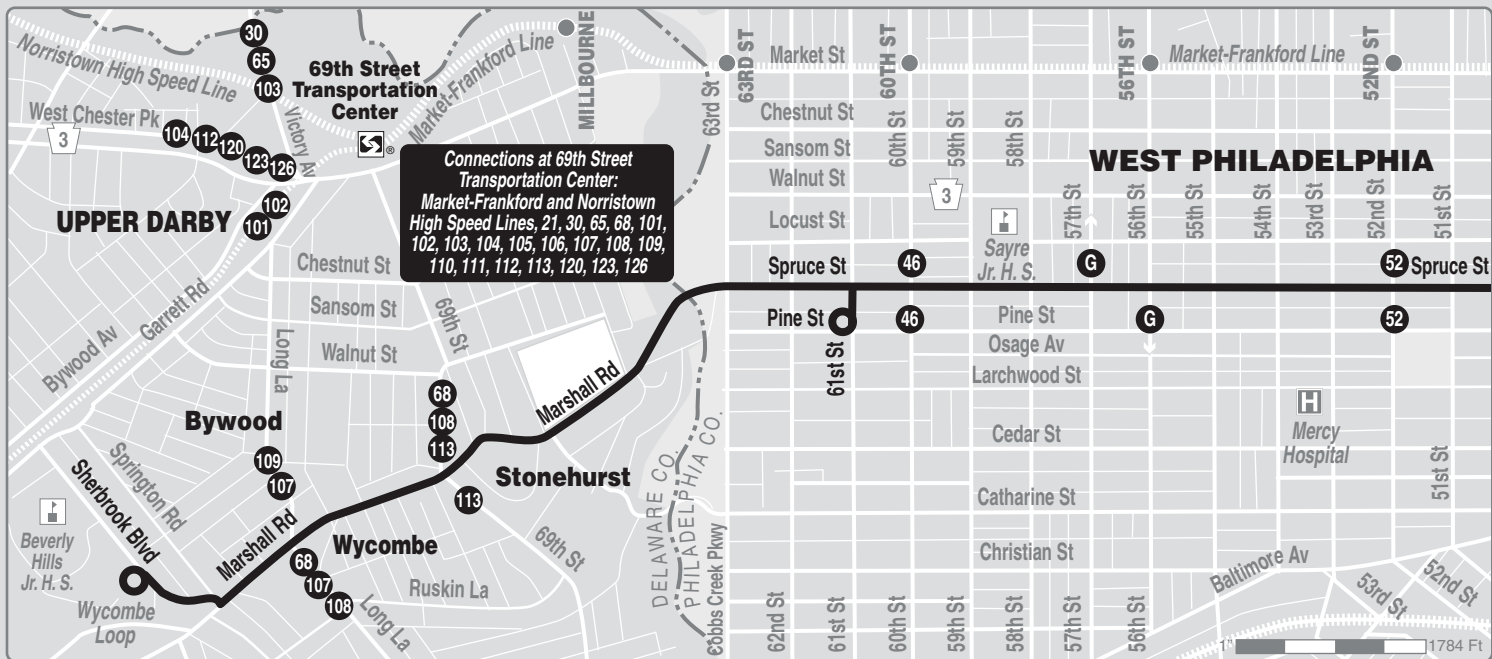

# Route 42

Passengers boarding Eastbound Route 42 trips who are destined for points in Society Hill, may "Ride Around" to access their stop. These Passengers are advised to either remain on the bus through the Layover period (On the viaduct) or to change to the next Westbound bus at no additional charge.