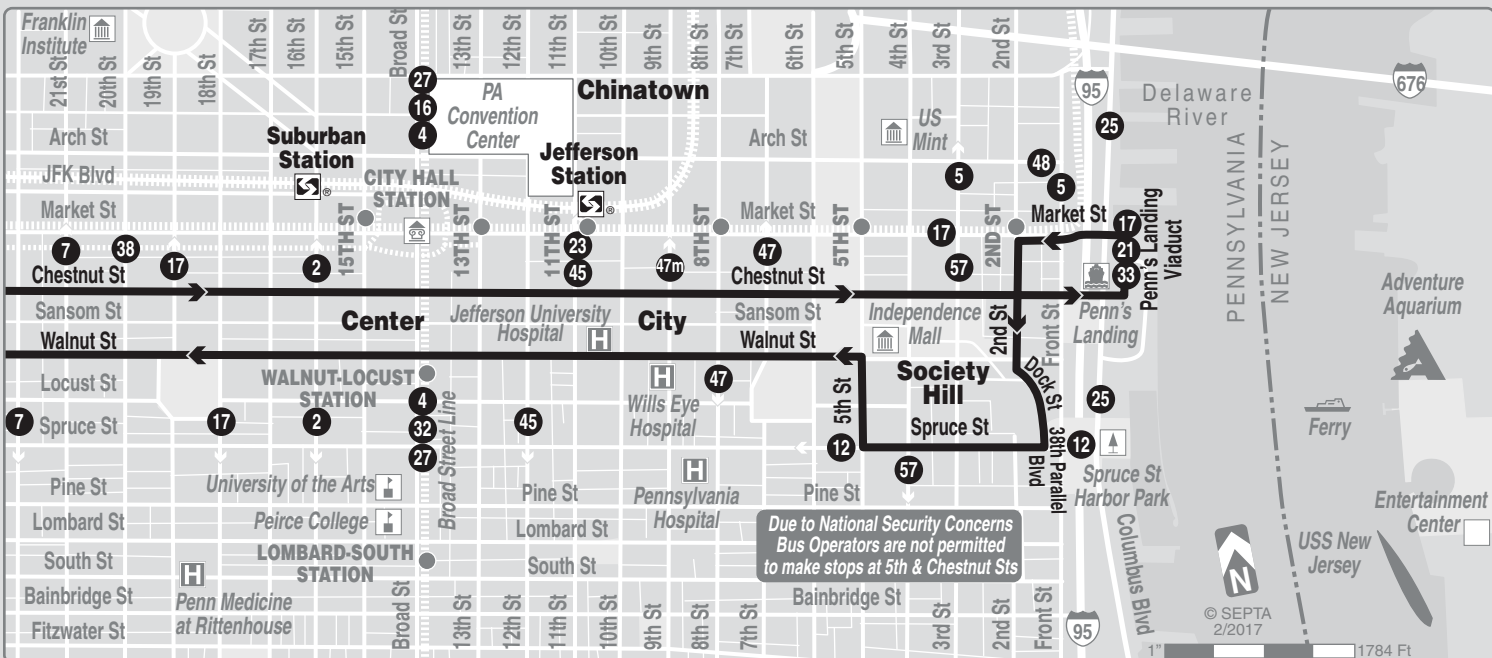

# Route 42

Passengers boarding Eastbound Route 42 trips who are destined for points in Society Hill, may "Ride Around" to access their stop. These Passengers are advised to either remain on the bus through the Layover period (On the viaduct) or to change to the next Westbound bus at no additional charge.