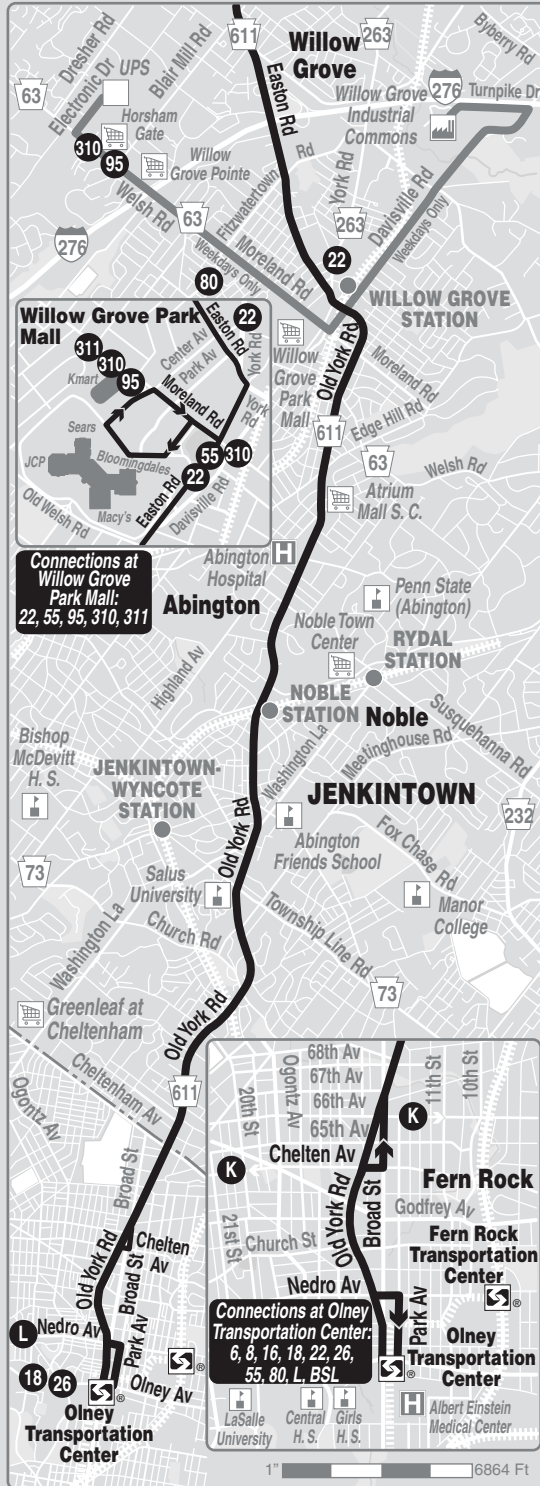

Route 55

Connections at Doylestown Station:
Doylestown "rushbus"

Connections at Willow Grove Park Mall:
22, 55, 95, 310, 311

Connections at Olney Transportation Center:
6, 8, 16, 18, 22, 26, 55, 80, L, BSL