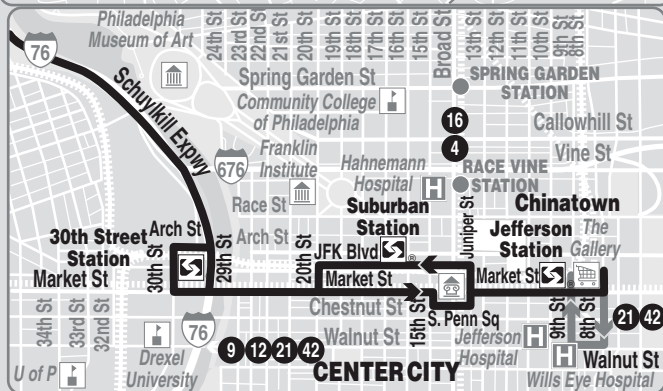

Route 62

Customer Service.....215-580-7800
 TDD/TTY (HEARING IMPAIRED ONLY).....215-580-7853
 Or check the Internet.....www.septa.org