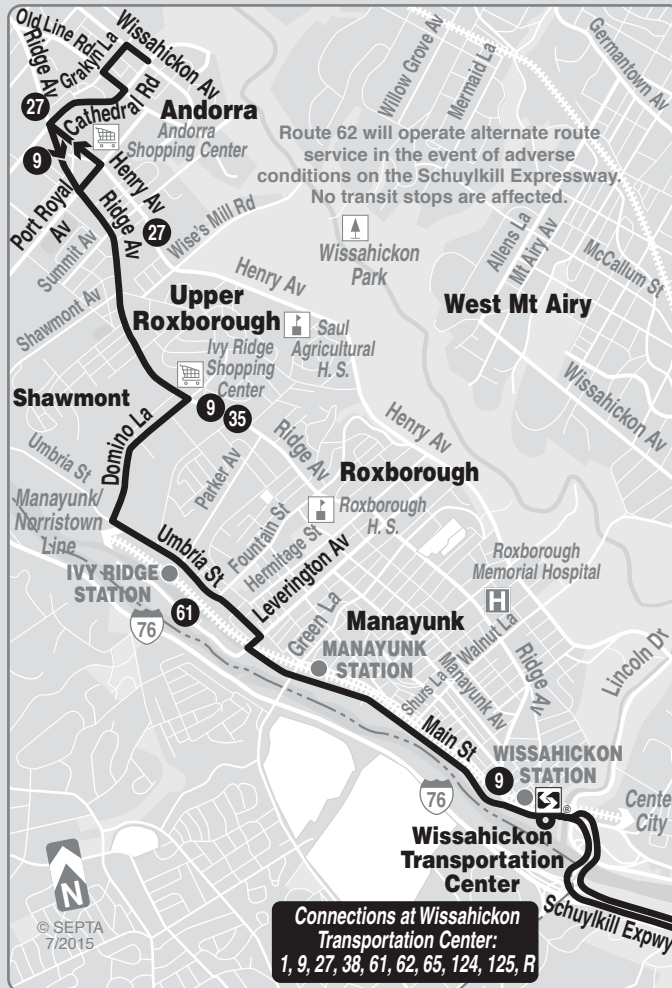

Route 62

Customer Service.....215-580-7800
 TDD/TTY (HEARING IMPAIRED ONLY).....215-580-7853
 Or check the Internet.....www.septa.org