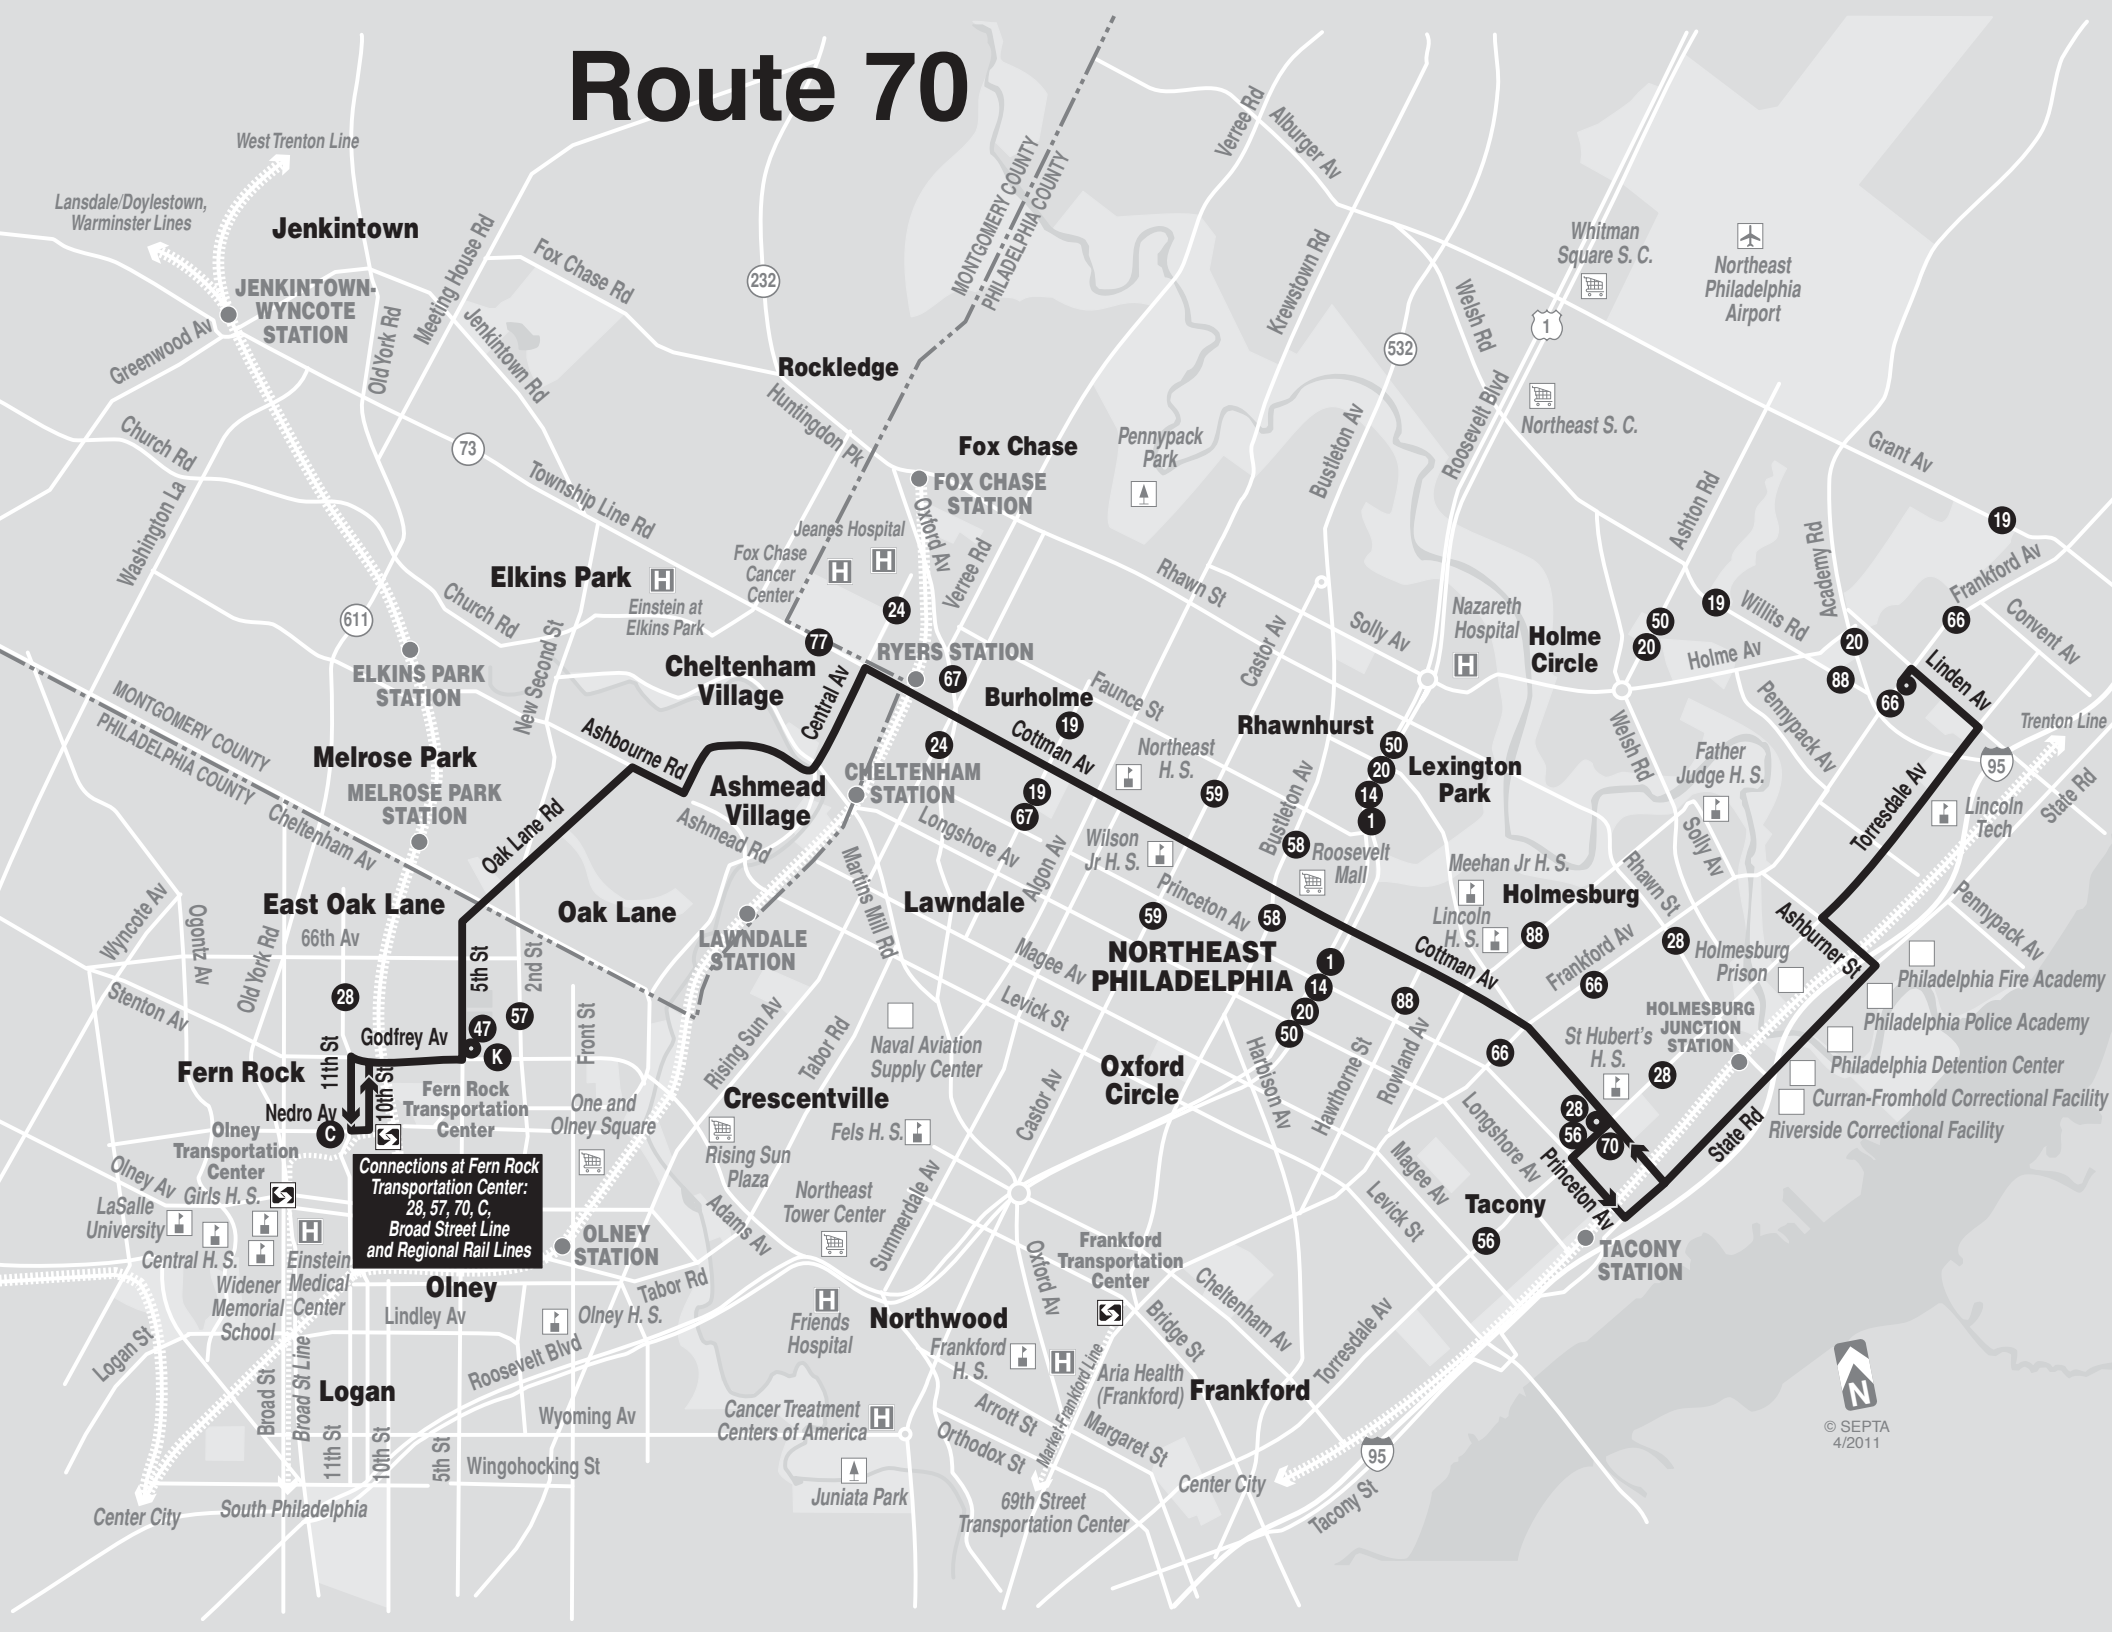

# Route 70

**Connections at Fern Rock Transportation Center:**  
28, 57, 70, C,  
Broad Street Line  
and Regional Rail Lines

© SEPTA  
4/2011