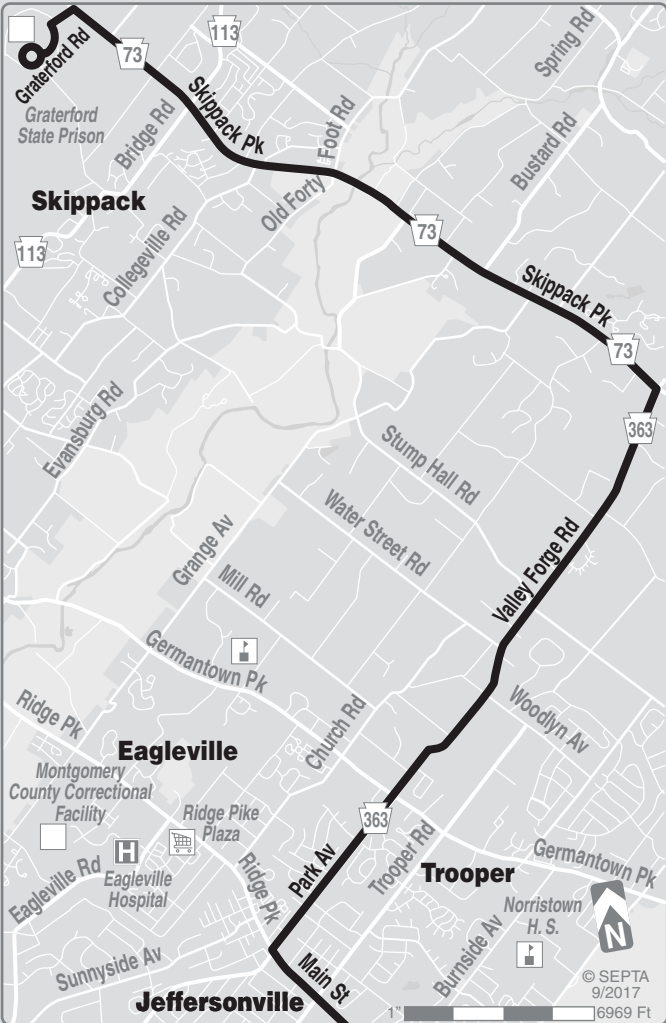

Route 91

Customer Service.....610-279-8400
 TDD/TTY (HEARING IMPAIRED ONLY).....215-580-7853
 Or check the Internet.....www.septa.org