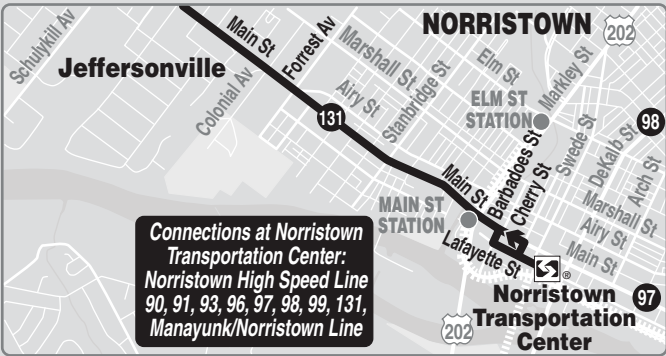

Route 91

Customer Service.....610-279-8400
 TDD/TTY (HEARING IMPAIRED ONLY).....215-580-7853
 Or check the Internet.....www.septa.org