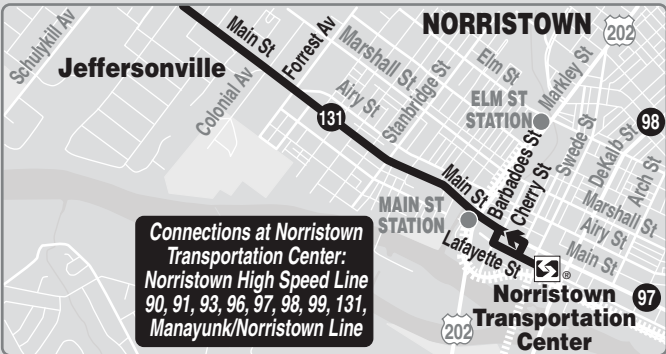

Route 91

Customer Service.....610-279-8400
 TDD/TTY (HEARING IMPAIRED ONLY).....215-580-7853
 Or check the Internet.....www.septa.org