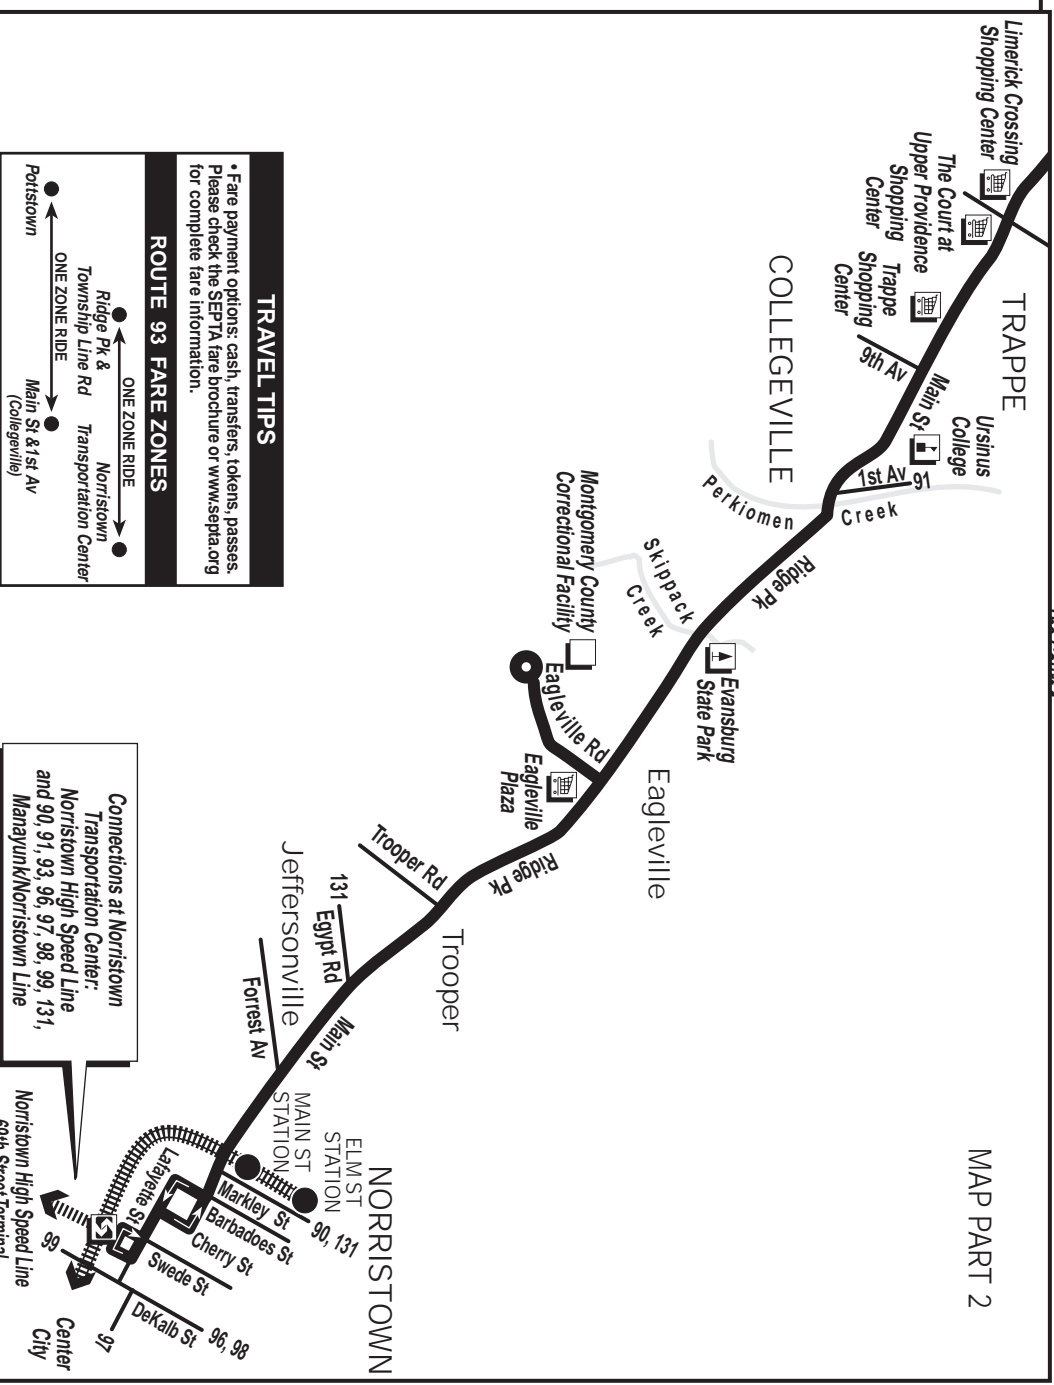

93

Effective June 13, 2010

REVISED 1

Norristown Transportation Center to Pottstown

via Collegeville

Customer Service 610-279-8400
TDD/TTY 215-580-7853
www.septa.org

passenger  *etiquette*

Route 93 Detour operates to Sanatoga Village Shopping Center in both directions via US 422

MAP PART 1

MAP PART 2

TRAVEL TIPS

• Fare payment options: cash, transfers, tokens, passes. Please check the SEPTA fare brochure or www.septa.org for complete fare information.

ROUTE 93 FARE ZONES

Connections at Norristown Transportation Center:
Norristown High Speed Line and 90, 91, 93, 96, 97, 98, 99, 131, Manayunk/Norristown Line

P - Passengers can be picked up and dropped off between Pottstown and Sanatoga.

* Note: Please consult a separate Manayunk/Norristown Line Timetable for details relating to service to/from Norristown Transportation Center

Above schedule will be operated on New Year's, Memorial, Independence and Labor days. Limited Sunday service will operate on Thanksgiving and Christmas days as these trips are highlighted in gray.