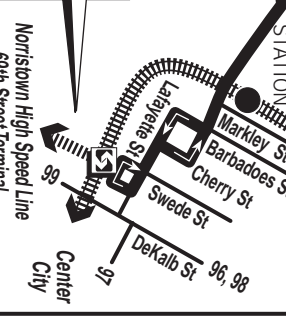

MAP PART 1

MAP PART 2

TRAVEL TIPS

• Fare payment options: cash, transfers, tokens, passes. Please check the SEPTA fare brochure or www.septa.org for complete fare information.

ROUTE 93 FARE ZONES

Connections at Norristown Transportation Center:
Norristown High Speed Line and 90, 91, 93, 96, 97, 98, 99, 131, Manayunk/Norristown Line