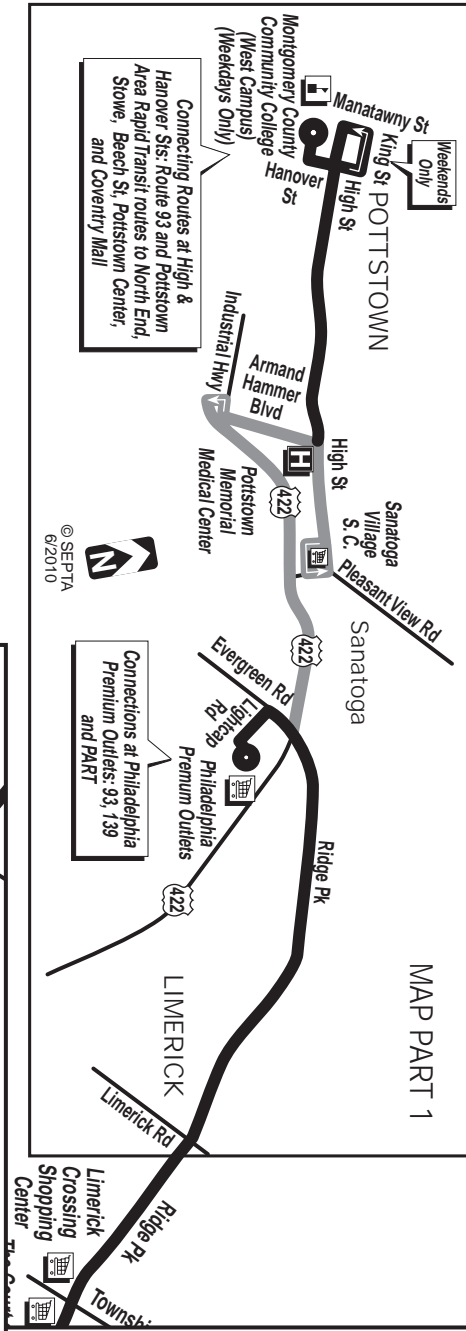

93

Effective June 13, 2010

REVISED 1

Norristown Transportation Center to Pottstown

via Collegeville

Customer Service 610-279-8400
TDD/TTY 215-580-7853
www.septa.org

passenger  *etiquette*

Route 93 Detour operates to Sanatoga Village Shopping Center in both directions via US 422

MAP PART 1

MAP PART 2

TRAVEL TIPS

• Fare payment options: cash, transfers, tokens, passes. Please check the SEPTA fare brochure or www.septa.org for complete fare information.

ROUTE 93 FARE ZONES

Connections at Norristown Transportation Center:
Norristown High Speed Line and 90, 91, 93, 96, 97, 98, 99, 131, Manayunk/Norristown Line

P - Passengers can be picked up and dropped off between Pottstown and Sanatoga.

* Note: Please consult a separate Manayunk/Norristown Line Timetable for details relating to service to/from Norristown Transportation Center

Above schedule will be operated on New Year's, Memorial, Independence and Labor days. Limited Sunday service will operate on Thanksgiving and Christmas days as these trips are highlighted in gray.