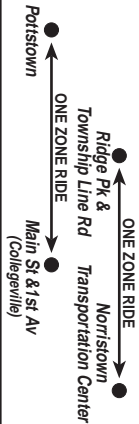

93

Effective June 13, 2010

REVISED 1

Norristown Transportation Center to Pottstown

via Collegeville

Customer Service 610-279-8400
TDD/TTY 215-580-7853
www.septa.org

passenger  *etiquette*

Route 93 Detour operates to Sanatoga Village Shopping Center in both directions via US 422

MAP PART 1

MAP PART 2

TRAVEL TIPS

• Fare payment options: cash, transfers, tokens, passes. Please check the SEPTA fare brochure or www.septa.org for complete fare information.

ROUTE 93 FARE ZONES

Connections at Norristown Transportation Center:
Norristown High Speed Line and 90, 91, 93, 96, 97, 98, 99, 131, Manayunk/Norristown Line