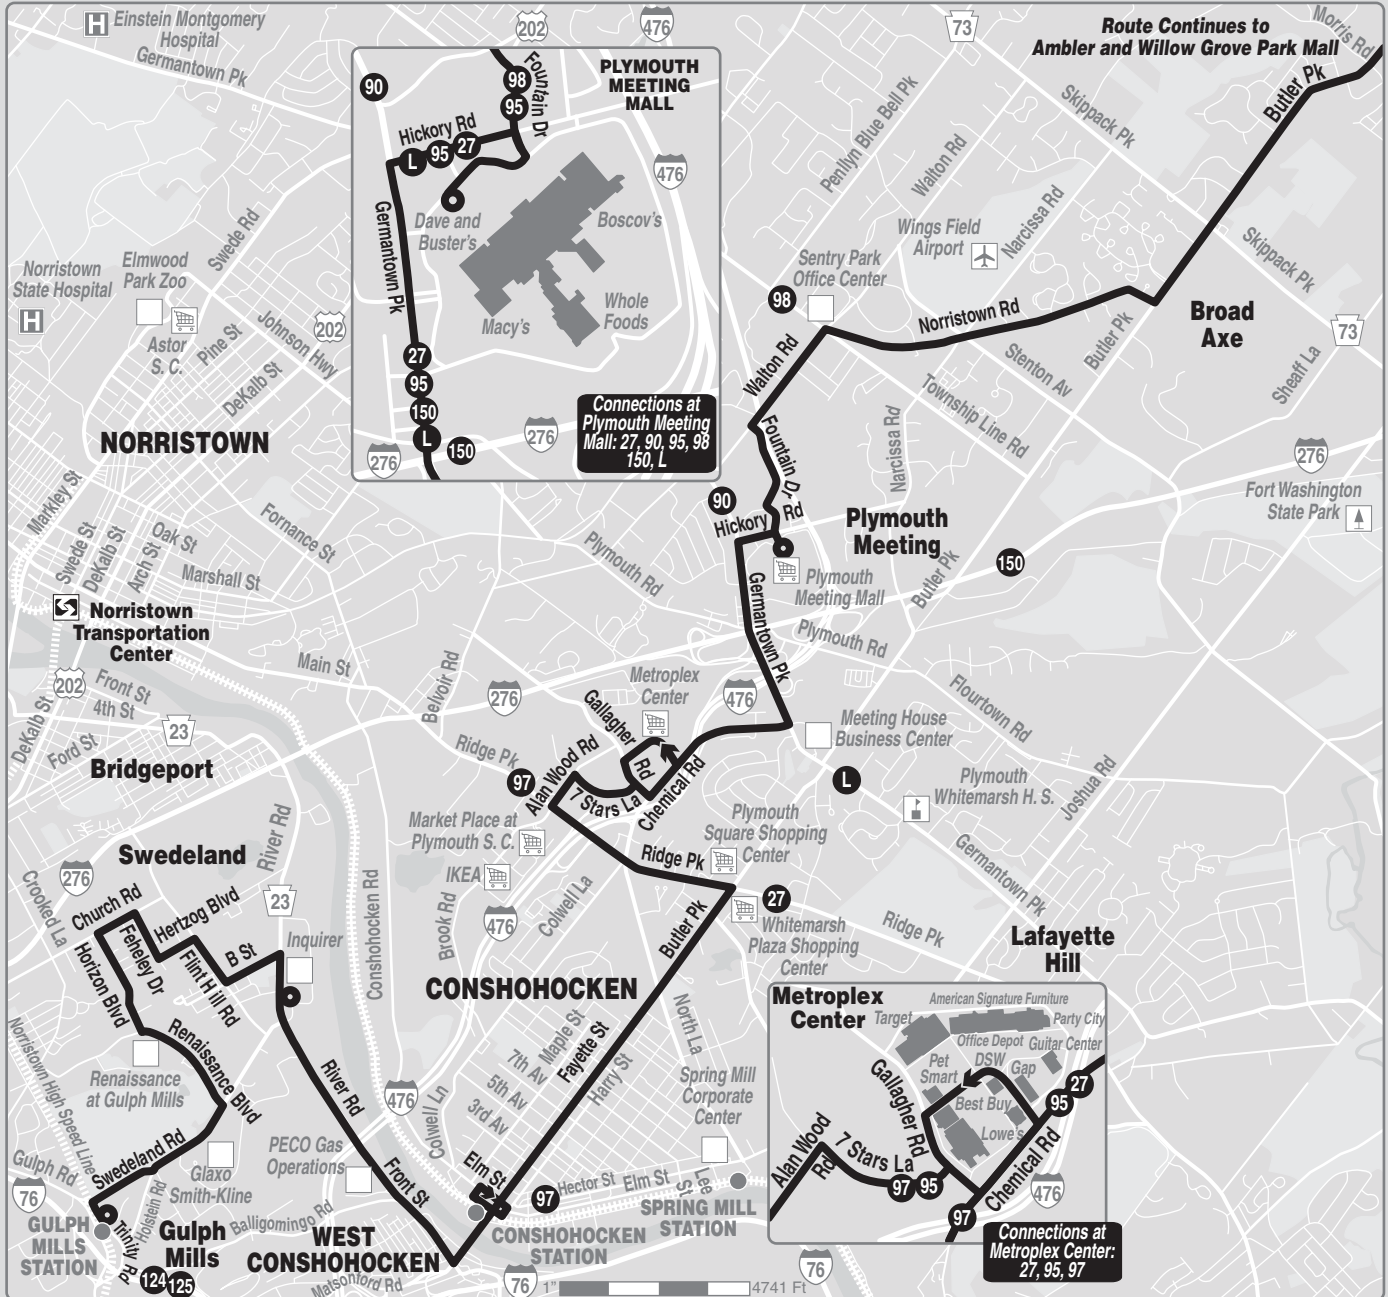

Route 95

Willow Grove Park Mall connections:

- 311
- 310
- 95
- 22
- 611
- 55
- 310
- 63
- 611

Connections at Willow Grove Park Mall:
22, 55, 95, 310, 311