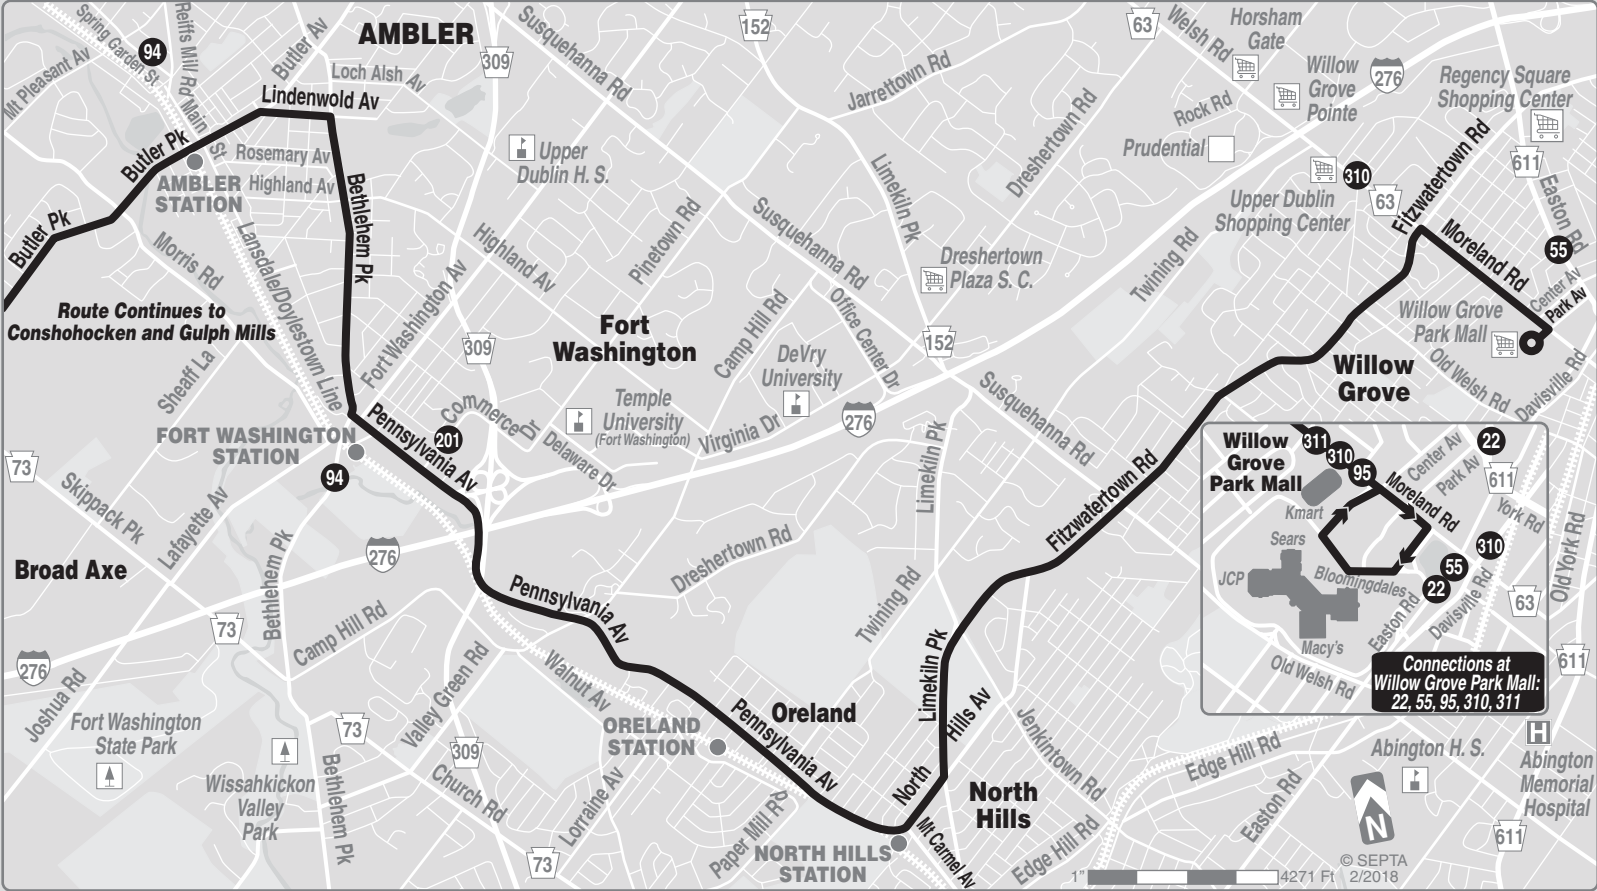

Route 95

Willow Grove Park Mall connections:

- 311
- 310
- 95
- 22
- 611
- 55
- 310
- 63
- 611

Connections at Willow Grove Park Mall:
22, 55, 95, 310, 311