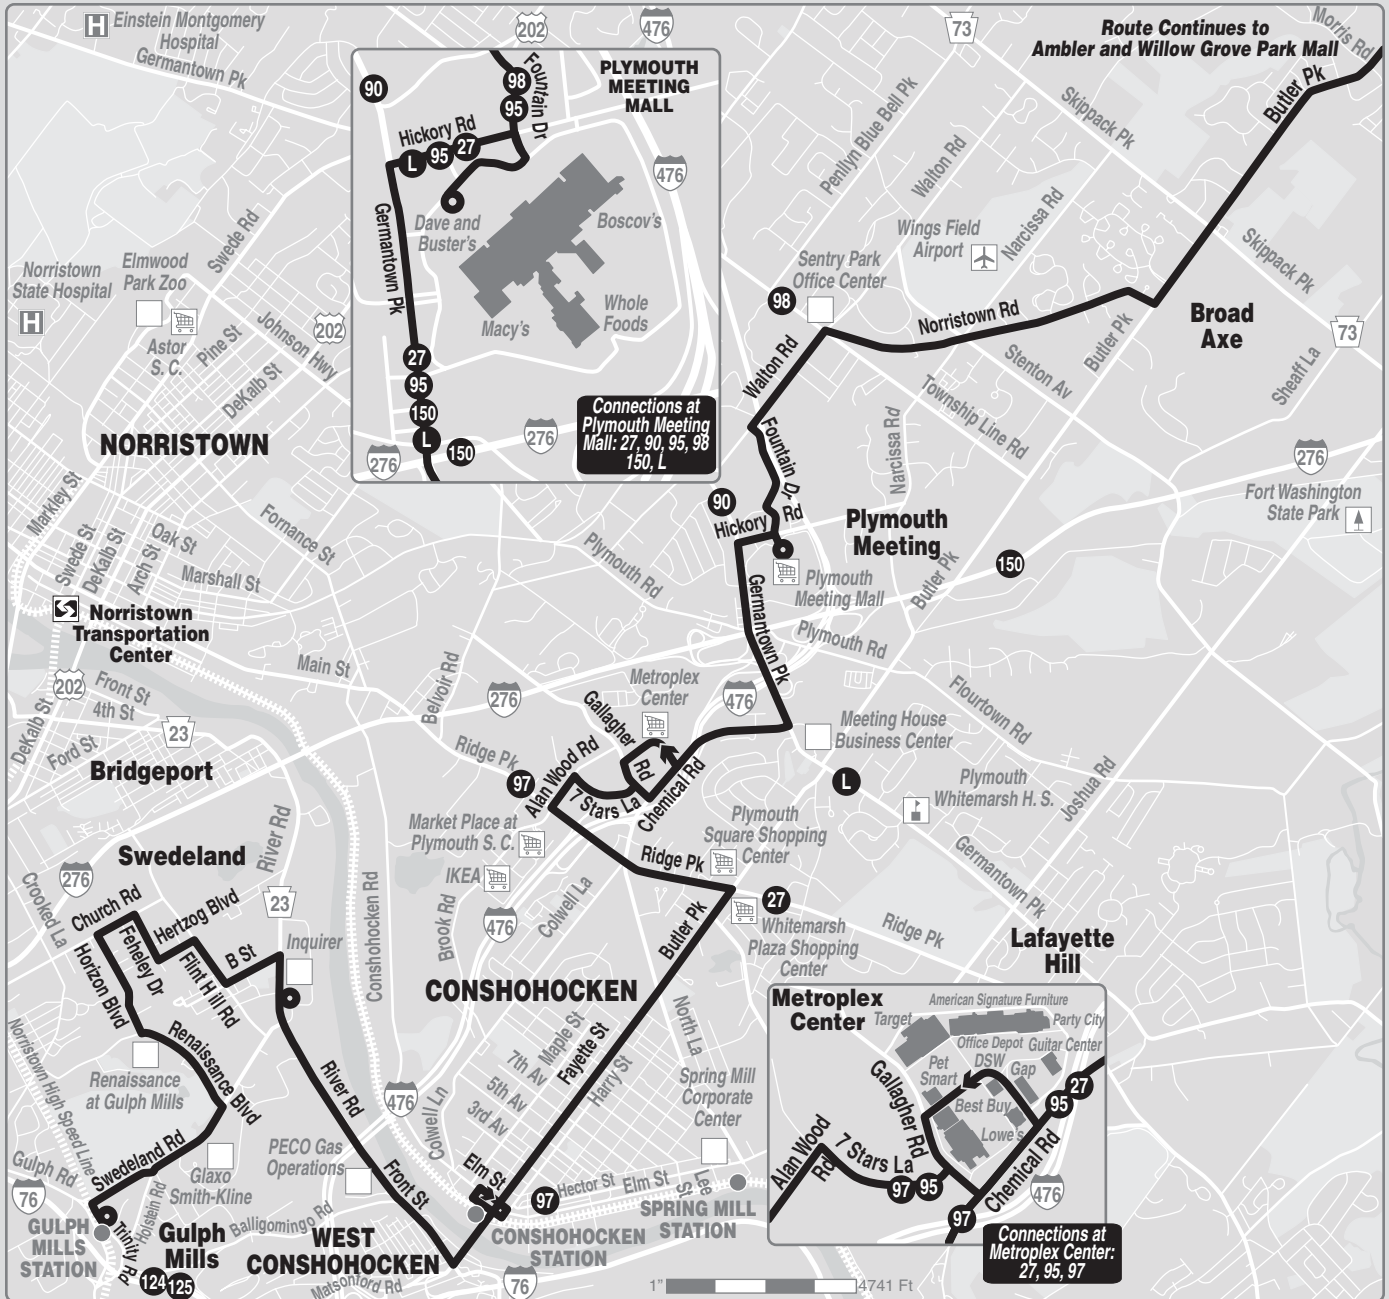

Route 95

Route Continues to
Conshohocken and Gulph Mills

Willow Grove Park Mall

311
310
95
22
55
310
611
63

Kmart
Sears
JCP
Bloomingdales
Macy's

Center Av
Park Av
York Rd
Easton Rd
Daviesville Rd
Old Welsh Rd

Connections at Willow Grove Park Mall:
22, 55, 95, 310, 311

© SEPTA
8/2018