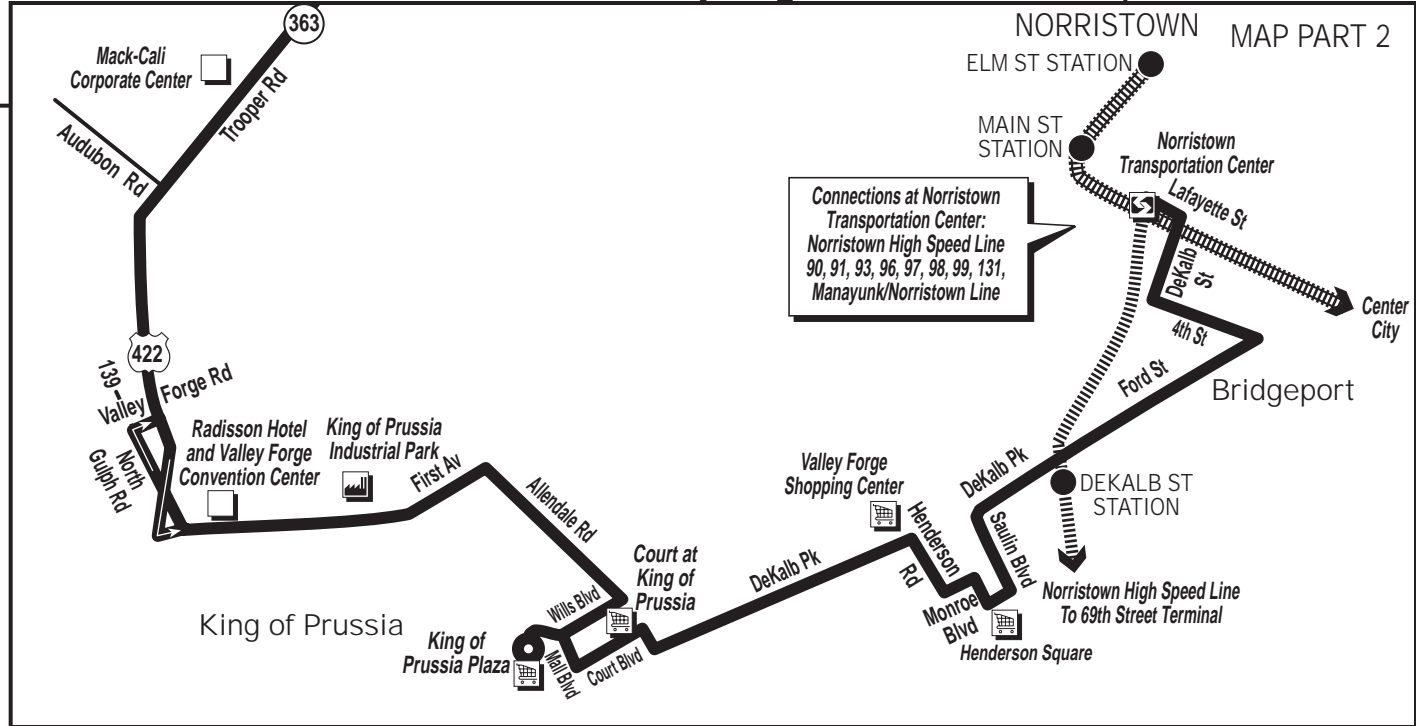

TRAVEL TIPS

• Fare payment options: cash, transfers, tokens, passes. Please check the SEPTA fare brochure or www.septa.org for complete fare information.

ROUTE 99 FARE ZONES

Connections at Norristown Transportation Center:
 Norristown High Speed Line
 90, 91, 93, 96, 97, 98, 99, 131,
 Manayunk/Norristown Line