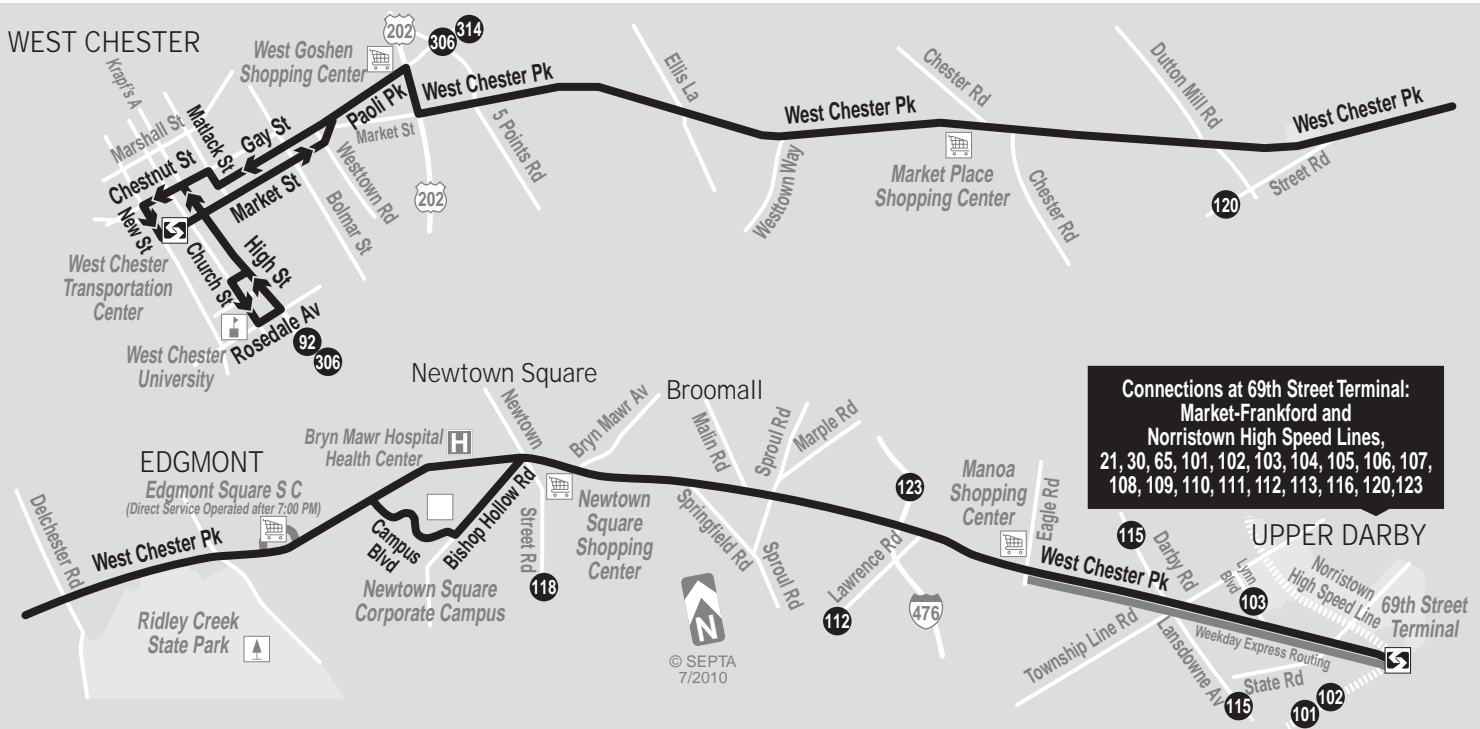

WEST CHESTER

Connections at 69th Street Terminal:
 Market-Frankford and
 Norristown High Speed Lines,
 21, 30, 65, 101, 102, 103, 104, 105, 106, 107,
 108, 109, 110, 111, 112, 113, 116, 120, 123