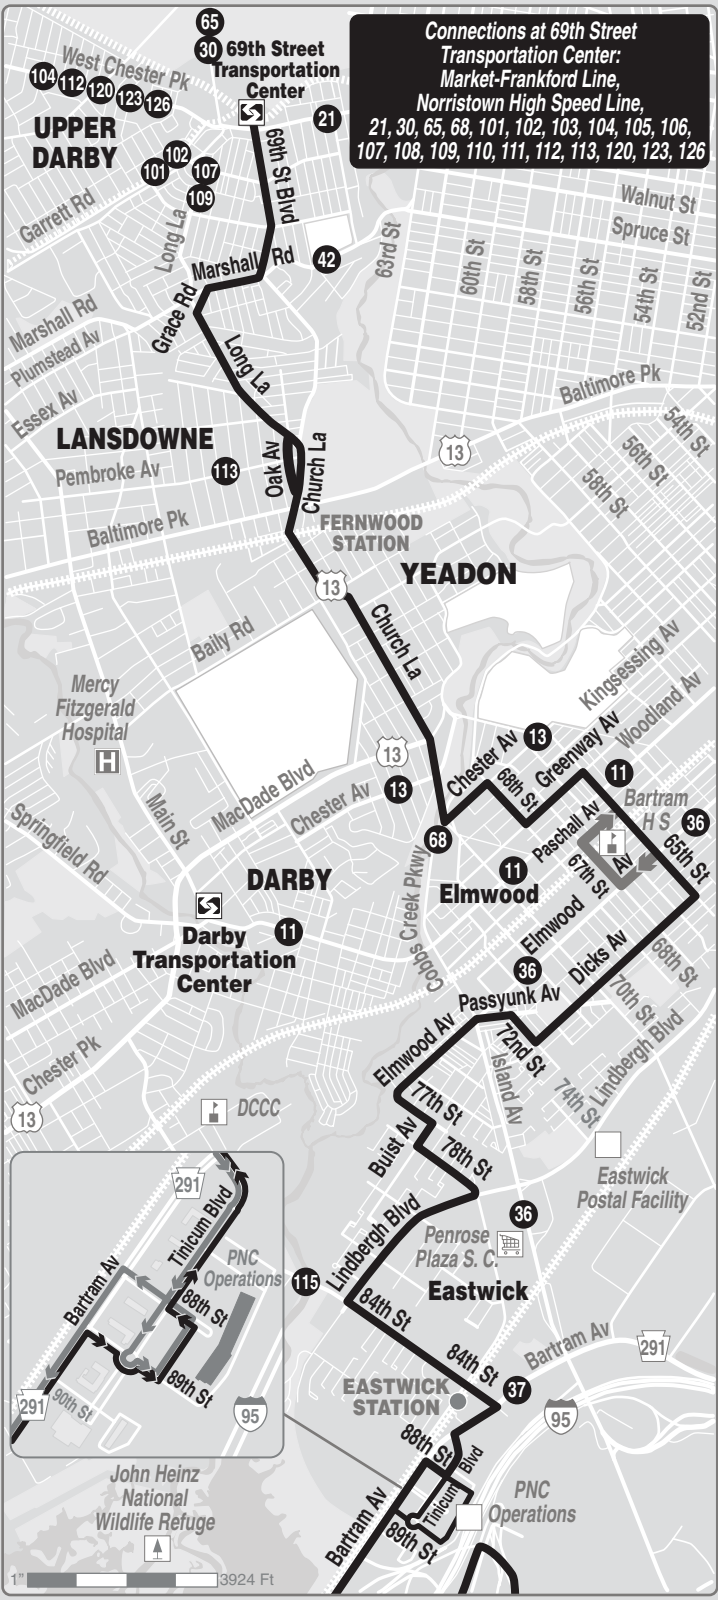

Route 108

| TERMINAL A WEST |
|--|
| American Airlines International and Caribbean British Airways Lufthansa Qatar Airways |
| TERMINAL A EAST |
| American Airlines Spirit Airlines |
| TERMINAL B/C |
| American Airlines <i>The Airport Marriott Hotel</i> |
| TERMINAL D |
| Air Canada Alaska Airlines Delta Air Lines/Delta Connection United |
| TERMINAL E |
| Frontier Jet Blue Southwest Airlines |
| TERMINAL F |
| American Eagle |