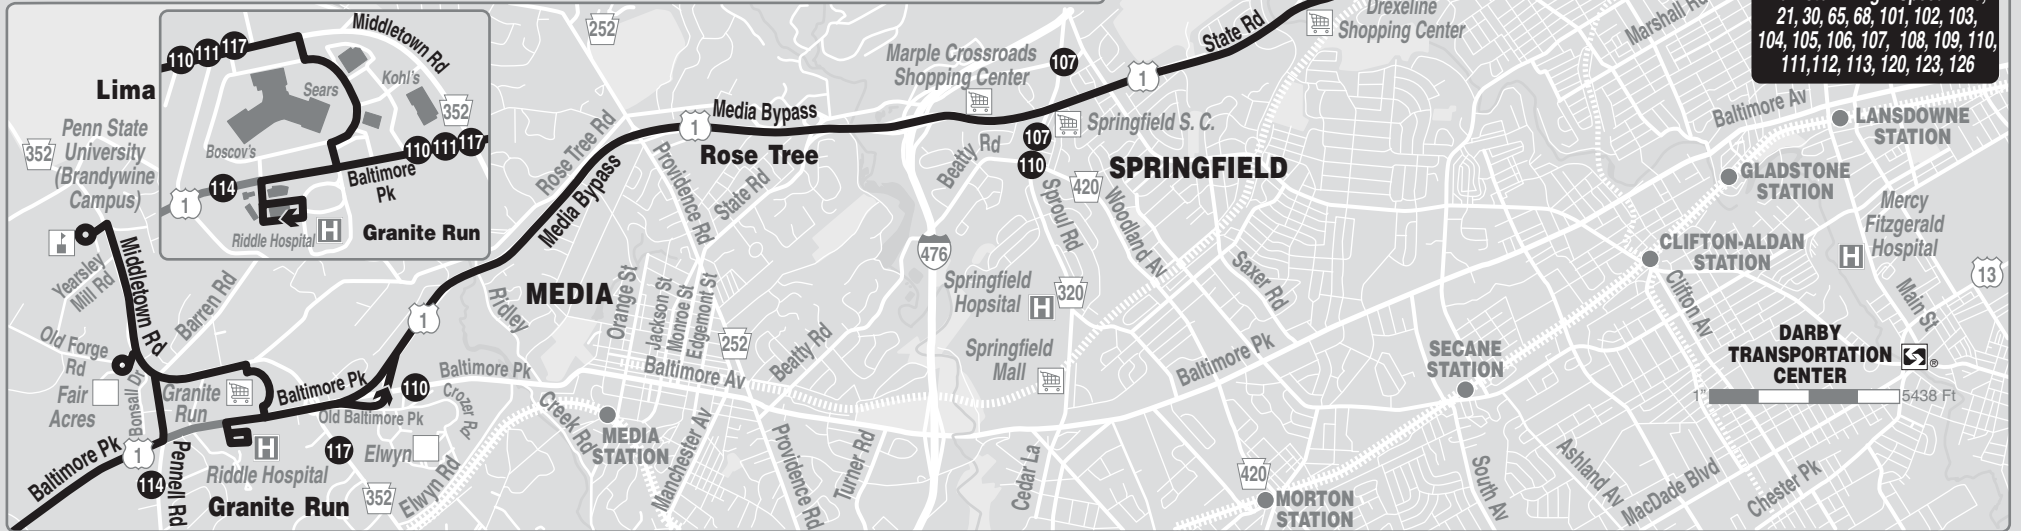

# Route 111

**Connections at 69th Street Transportation Center:**  
 Market-Frankford and Norristown High Speed Line, 21, 30, 65, 68, 101, 102, 103, 104, 105, 106, 107, 108, 109, 110, 111, 112, 113, 120, 123, 126