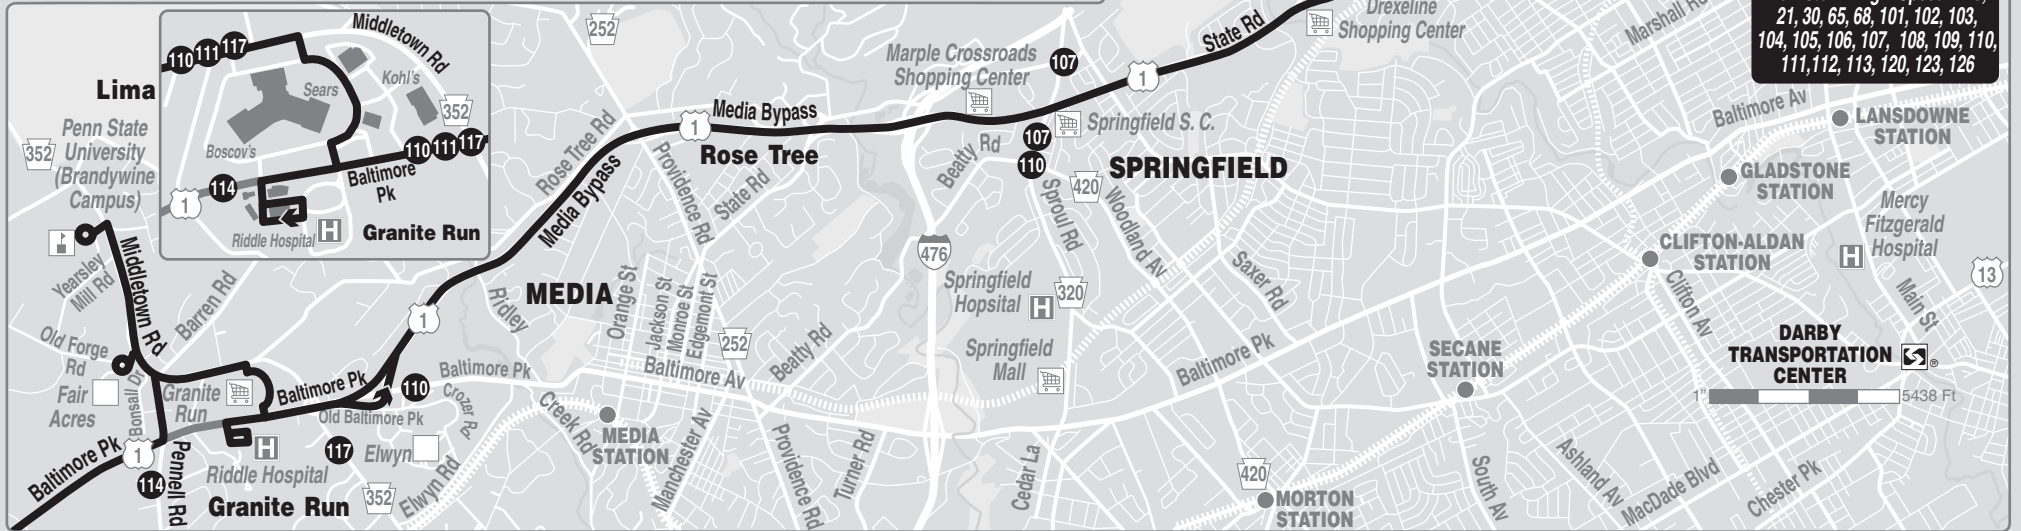

Route 111

Connections at 69th Street Transportation Center:
 Market-Frankford and Norristown High Speed Line, 21, 30, 65, 68, 101, 102, 103, 104, 105, 106, 107, 108, 109, 110, 111, 112, 113, 120, 123, 126