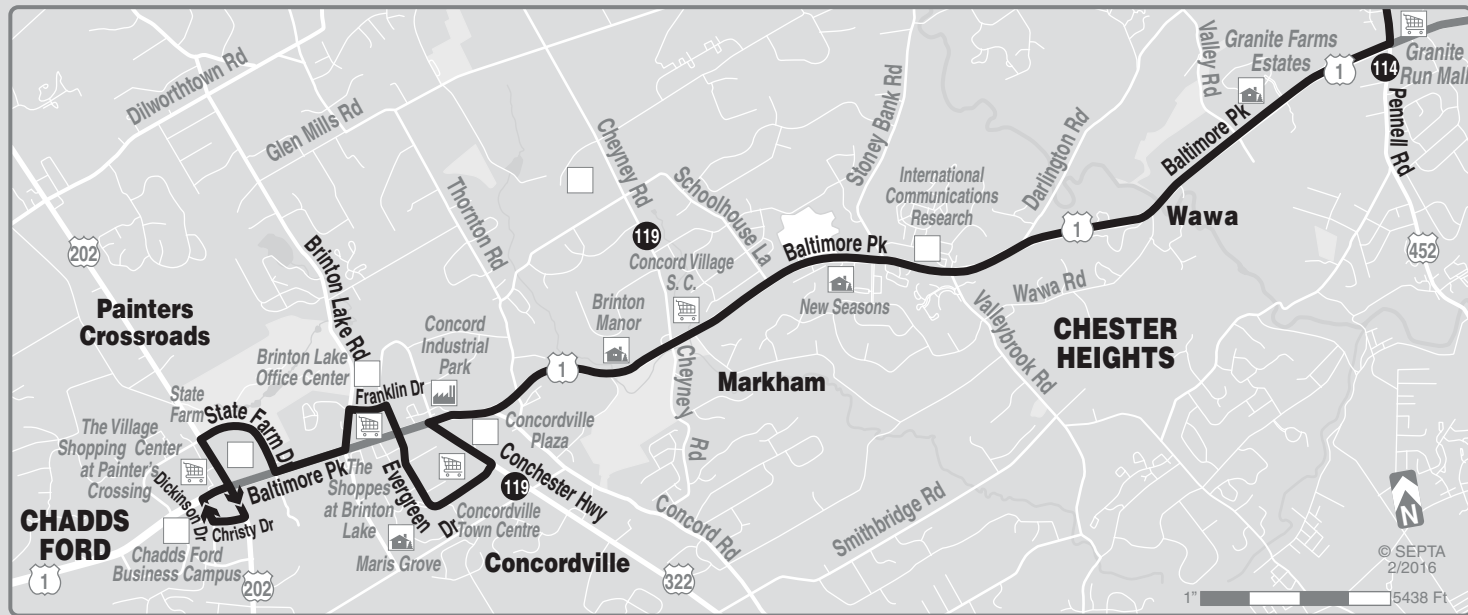

# Route 111

**Connections at 69th Street Transportation Center:**  
 Market-Frankford and Norristown High Speed Line, 21, 30, 65, 68, 101, 102, 103, 104, 105, 106, 107, 108, 109, 110, 111, 112, 113, 120, 123, 126