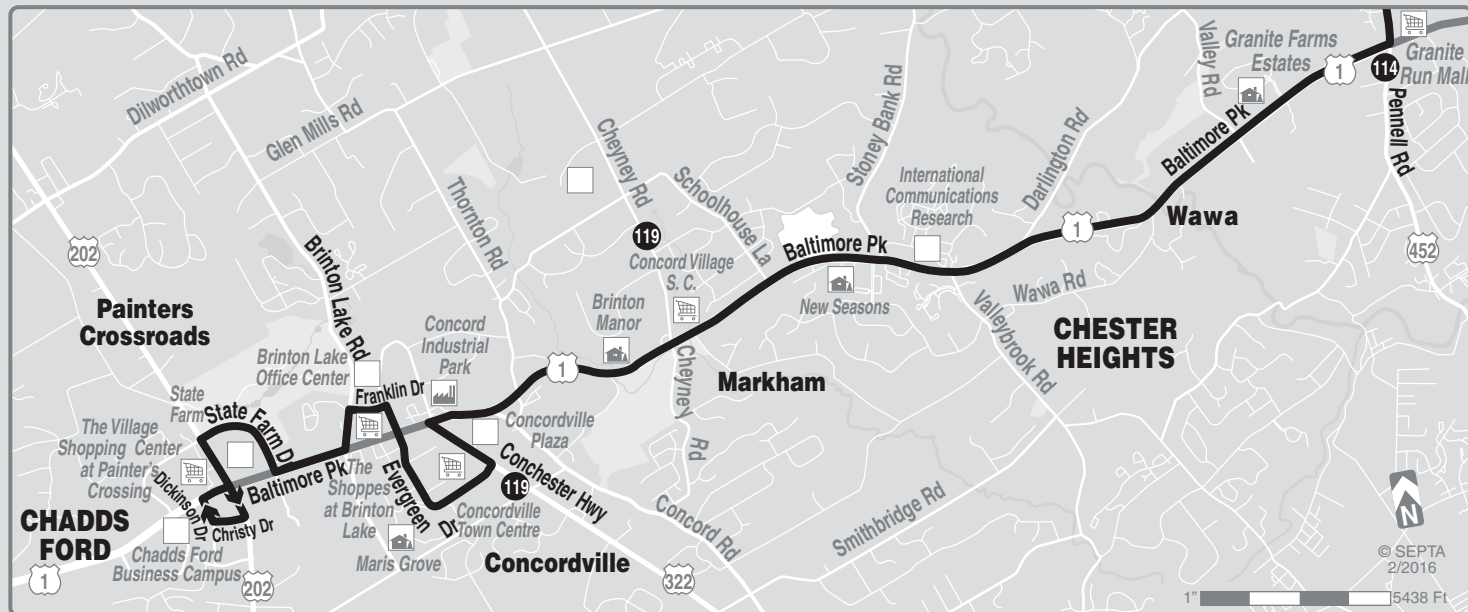

Route 111

Connections at 69th Street Transportation Center:
 Market-Frankford and Norristown High Speed Line, 21, 30, 65, 68, 101, 102, 103, 104, 105, 106, 107, 108, 109, 110, 111, 112, 113, 120, 123, 126