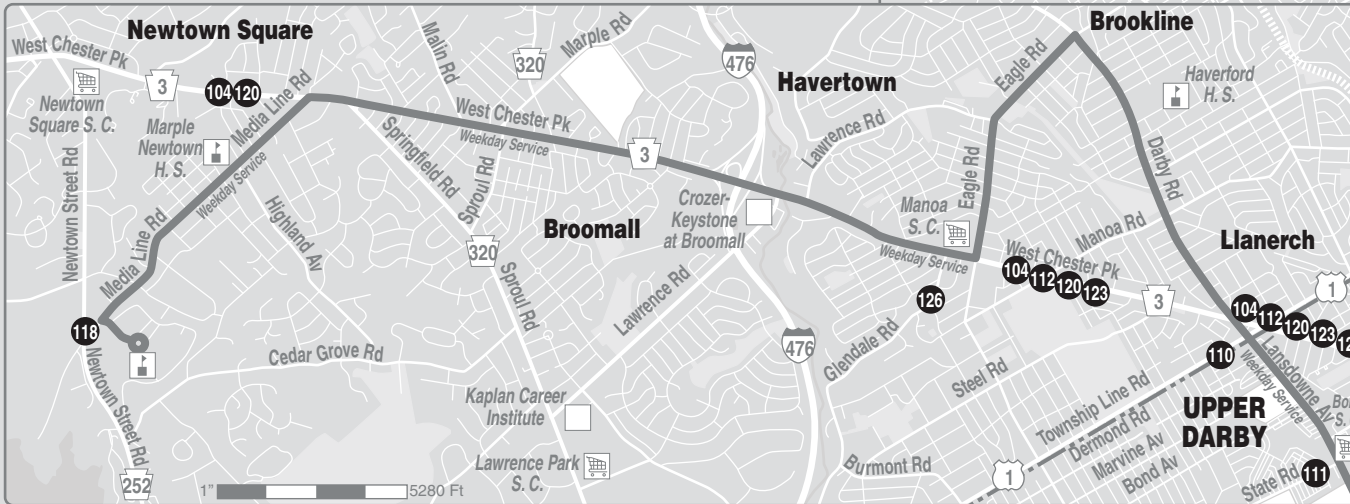

# Route 115

TERMINAL A WEST
American Airlines International and Caribbean British Airways Icelandair Lufthansa Qatar Airlines
TERMINAL A EAST
American Airlines Spirit Airlines
TERMINAL B/C
American Airlines <i>The Airport Marriott Hotel</i>
TERMINAL D
Air Canada Alaska Airlines Delta Air Lines/Delta Connection United
TERMINAL E
Frontier Jet Blue Southwest Airlines
TERMINAL F
American Eagle

**Connections at Darby Transportation Center with Routes:**  
11, 13, 113, 114, 115