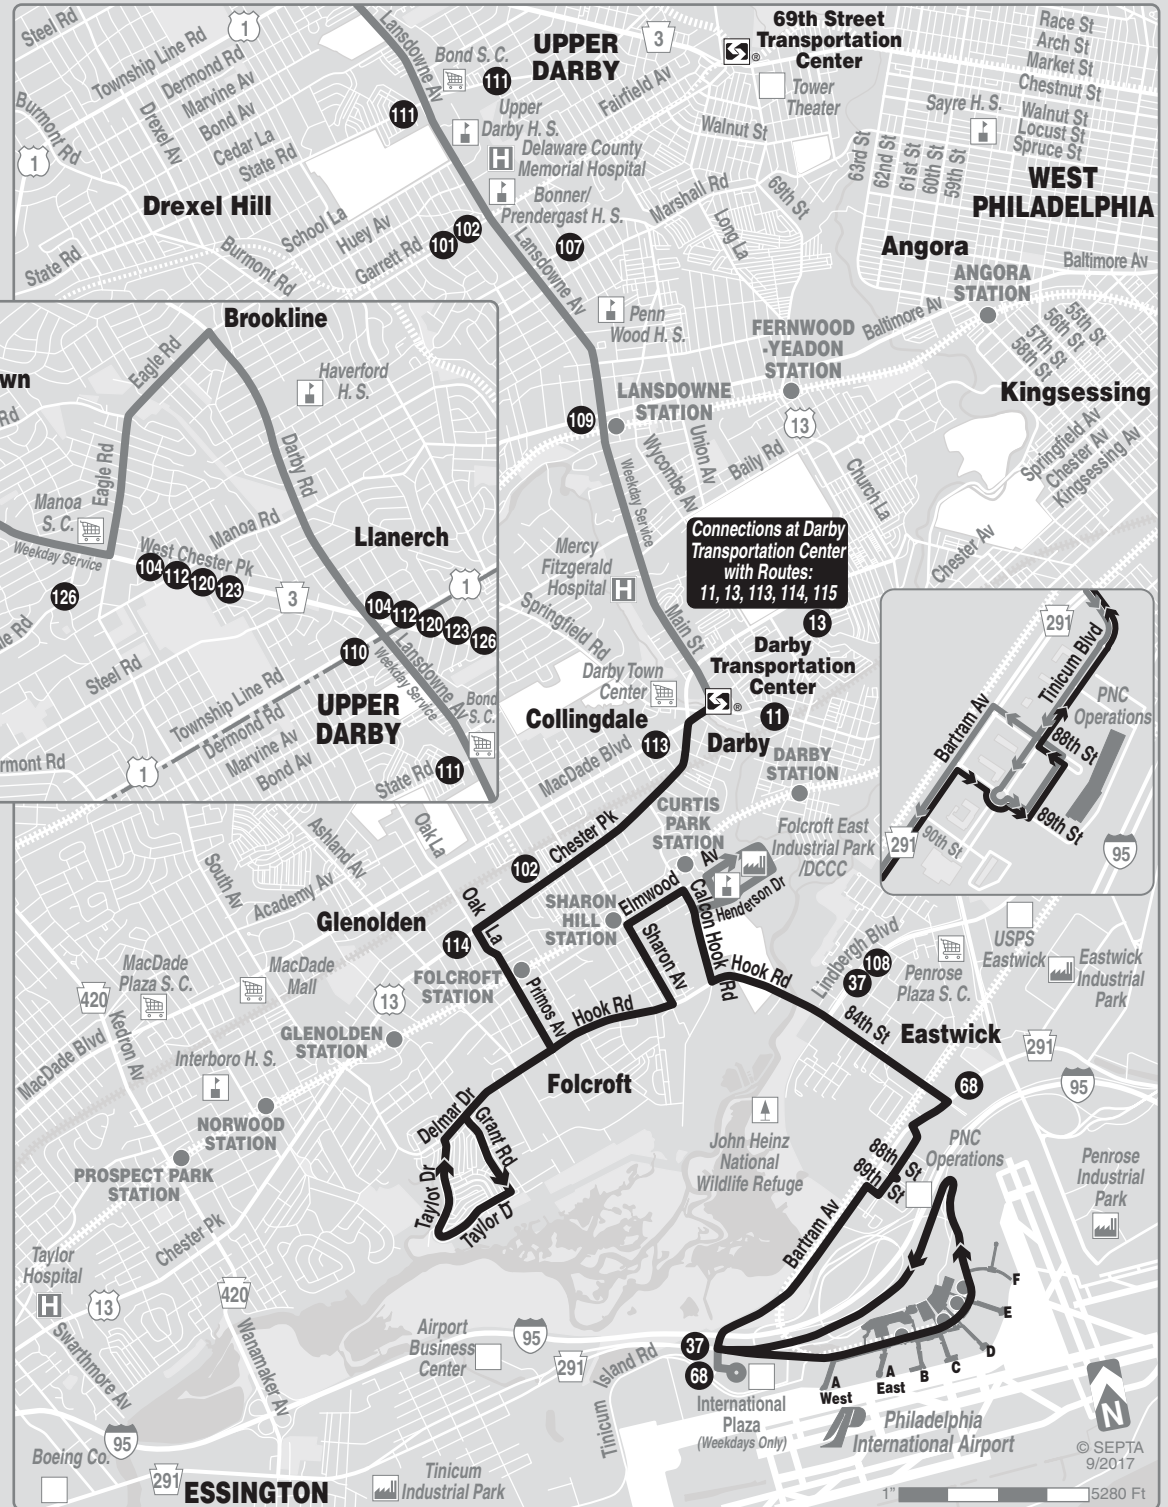

# Route 115

TERMINAL A WEST
American Airlines International and Caribbean British Airways Icelandair Lufthansa Qatar Airlines
TERMINAL A EAST
American Airlines Spirit Airlines
TERMINAL B/C
American Airlines <i>The Airport Marriott Hotel</i>
TERMINAL D
Air Canada Alaska Airlines Delta Air Lines/Delta Connection United
TERMINAL E
Frontier Jet Blue Southwest Airlines
TERMINAL F
American Eagle

**Connections at Darby Transportation Center with Routes:**  
11, 13, 113, 114, 115