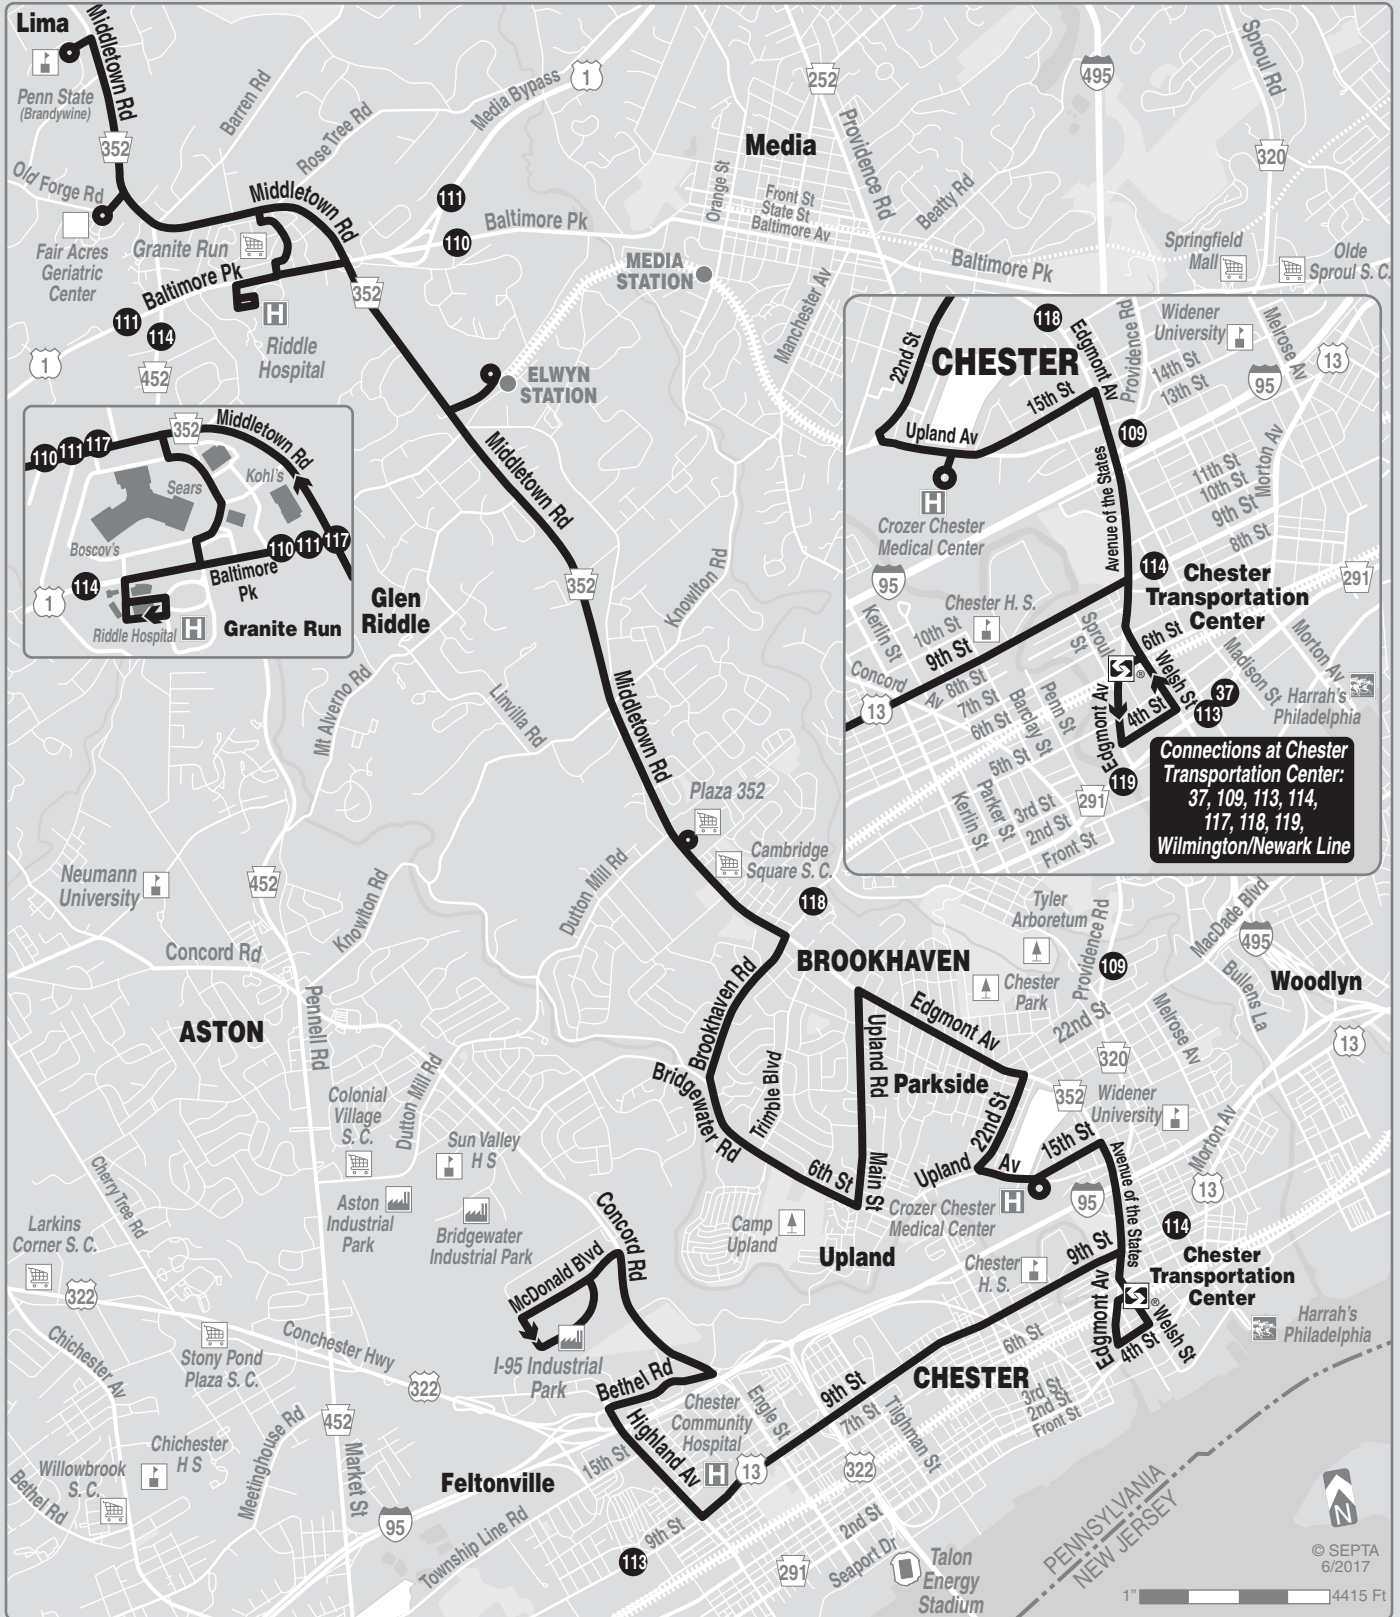

Route 117

Inset Map: Granite Run Area

This inset map shows a loop route in the Granite Run area. The route is marked with route numbers 110, 111, 117, and 114. Key locations include Sears, Kohi's, and Riddle Hospital.

Inset Map: Chester Area

This inset map shows a loop route in the Chester area, including the Chester Transportation Center. The route is marked with route numbers 118, 109, 113, 114, 117, 118, 119, and 37. Key locations include Crozer Chester Medical Center, Chester H.S., and Widener University.

Connections at Chester Transportation Center:
 37, 109, 113, 114, 117, 118, 119, Wilmington/Newark Line

© SEPTA 6/2017

1" = 4415 Ft