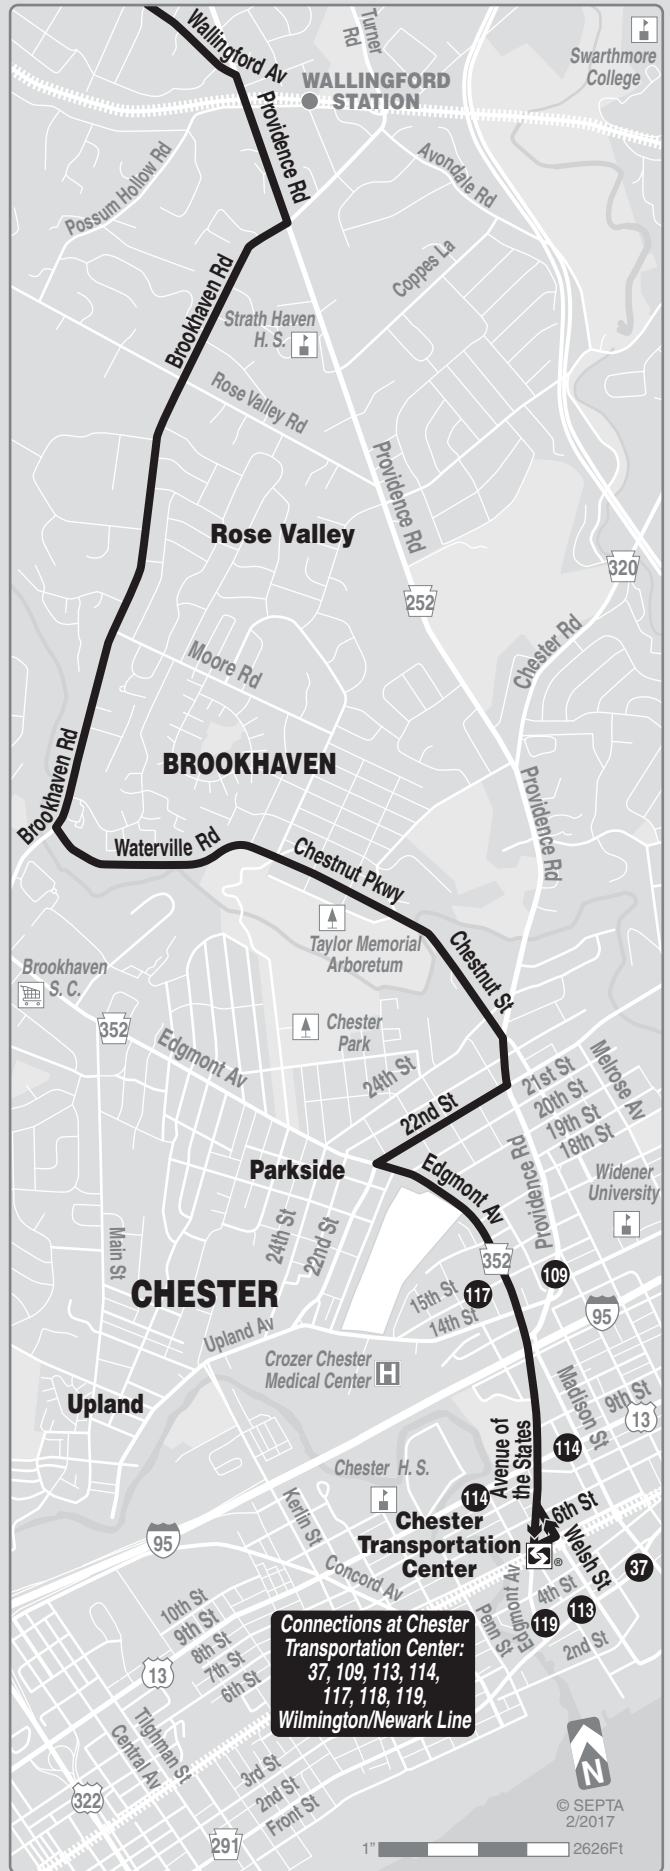

# Route 118

**Connections at Chester Transportation Center:**  
 37, 109, 113, 114,  
 117, 118, 119,  
 Wilmington/Newark Line