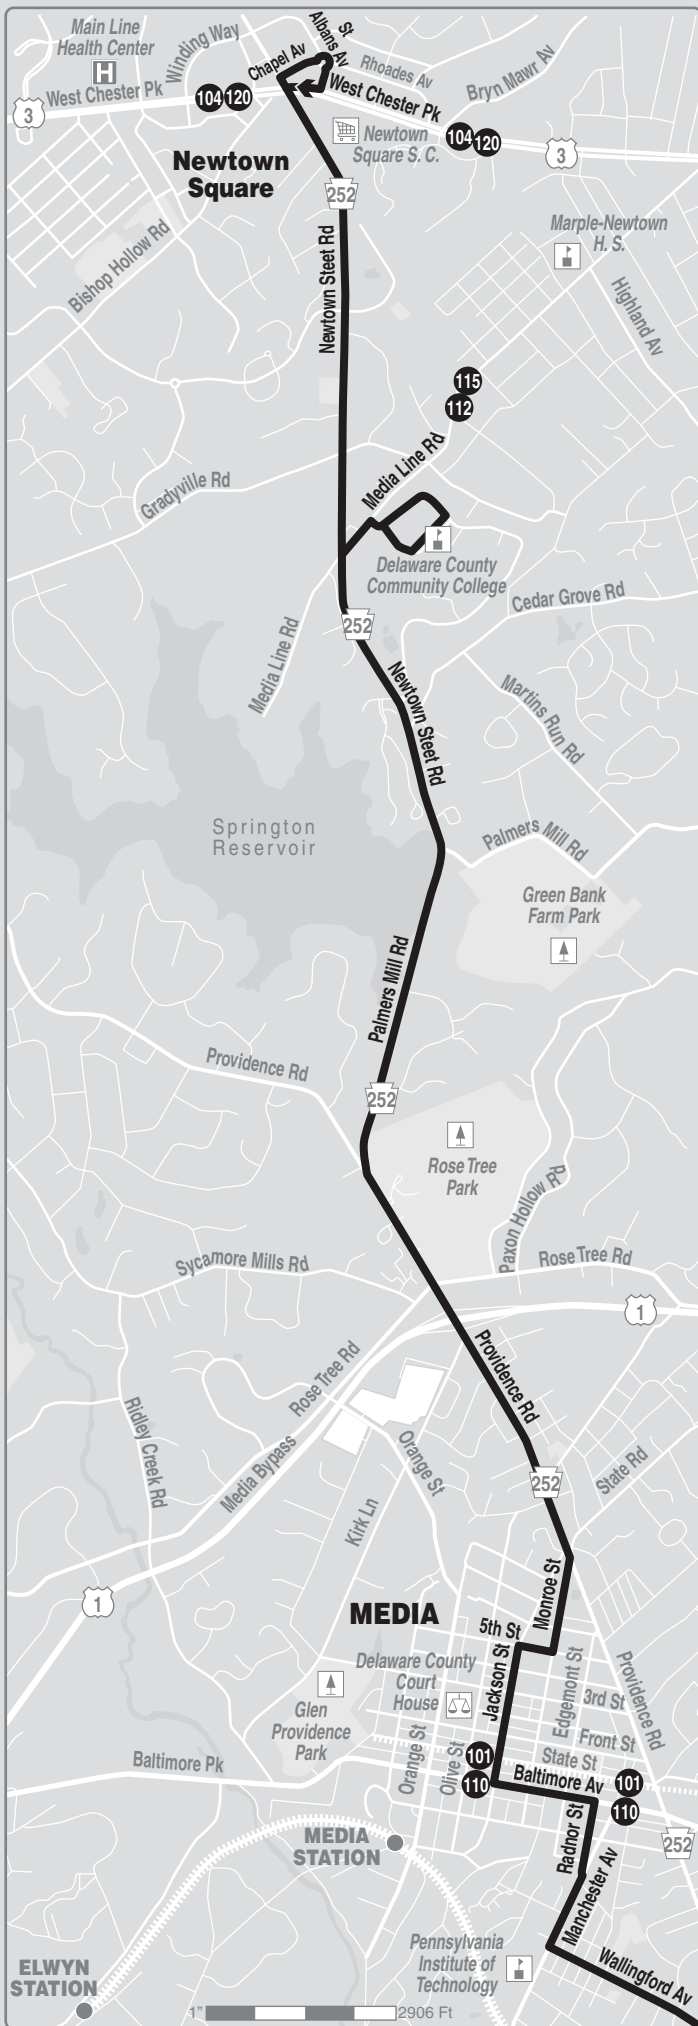

# Route 118

**Connections at Chester Transportation Center:**  
 37, 109, 113, 114,  
 117, 118, 119,  
 Wilmington/Newark Line