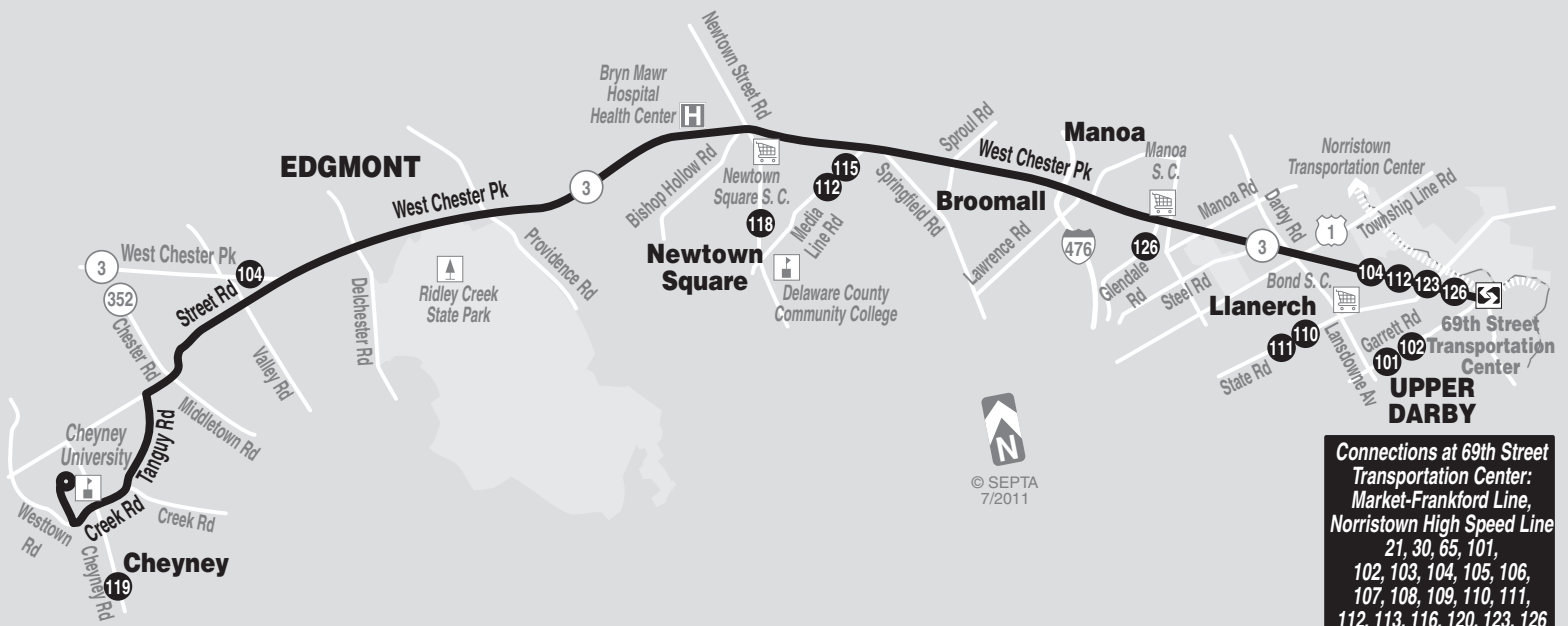

Route 120

Connections at 69th Street Transportation Center:
 Market-Frankford Line,
 Norristown High Speed Line
 21, 30, 65, 101,
 102, 103, 104, 105, 106,
 107, 108, 109, 110, 111,
 112, 113, 116, 120, 123, 126