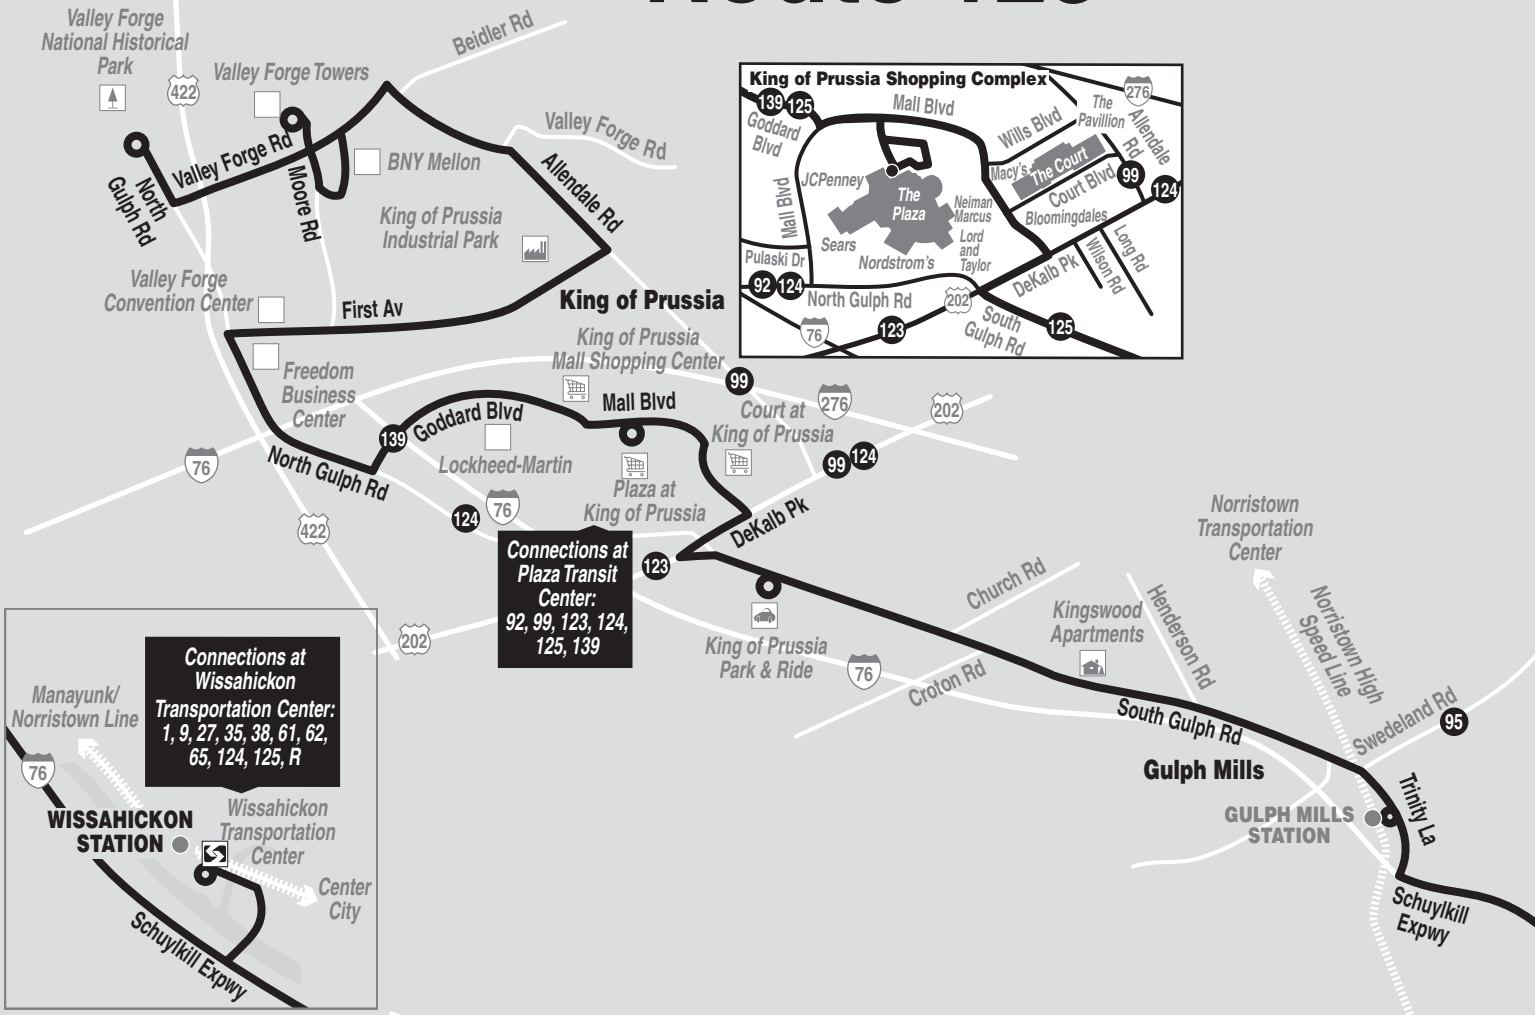

Route 125

Valley Forge

Connections at Plaza Transit Center:
92, 99, 123, 124, 125, 139

Connections at Wissahickon Transportation Center:
1, 9, 27, 35, 38, 61, 62, 65, 124, 125, R

Connections at 30th St Station:
9, 10, 11, 13, 30, 31, 34, 36, 44, 62, 78, 124, 125, LUCY, Market-Frankford Line and all Regional Rail Lines, NJ Transit and Amtrak

Connections at 15th St & JFK Blvd:
17, 27, 31, 32, 33, 38, 44, 62, 124, 125