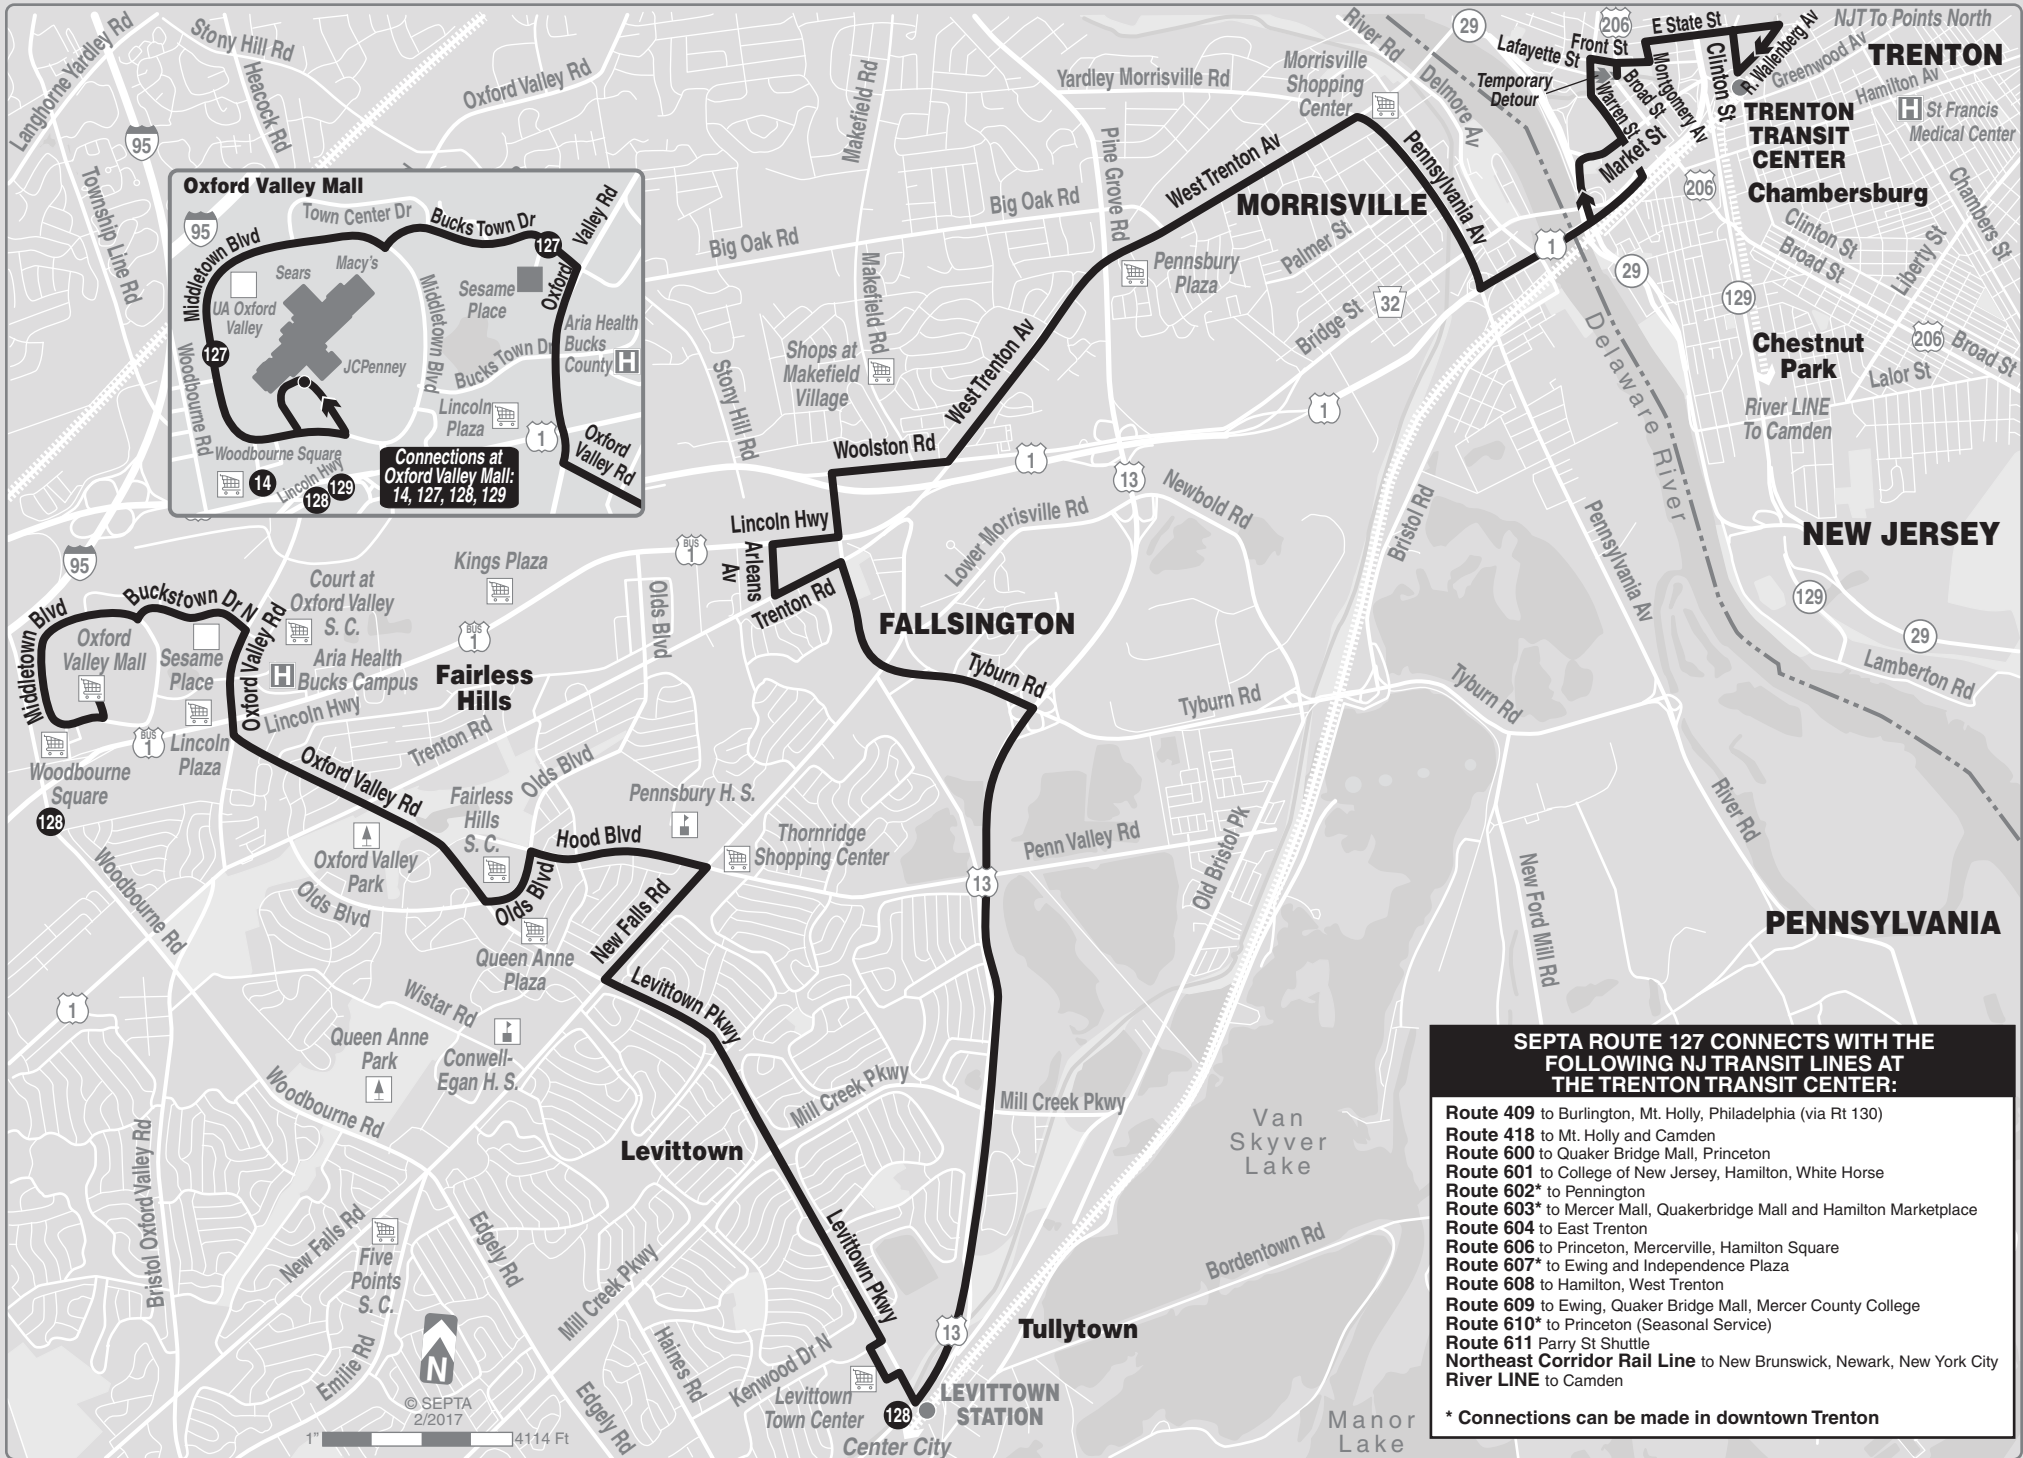

# Route 127

**Oxford Valley Mall**

Connections at Oxford Valley Mall: 14, 127, 128, 129

**SEPTA ROUTE 127 CONNECTS WITH THE FOLLOWING NJ TRANSIT LINES AT THE TRENTON TRANSIT CENTER:**

- Route 409 to Burlington, Mt. Holly, Philadelphia (via Rt 130)
- Route 418 to Mt. Holly and Camden
- Route 600 to Quaker Bridge Mall, Princeton
- Route 601 to College of New Jersey, Hamilton, White Horse
- Route 602\* to Pennington
- Route 603\* to Mercer Mall, Quakerbridge Mall and Hamilton Marketplace
- Route 604 to East Trenton
- Route 606 to Princeton, Mercerville, Hamilton Square
- Route 607\* to Ewing and Independence Plaza
- Route 608 to Hamilton, West Trenton
- Route 609 to Ewing, Quaker Bridge Mall, Mercer County College
- Route 610\* to Princeton (Seasonal Service)
- Route 611 Parry St Shuttle
- Northeast Corridor Rail Line to New Brunswick, Newark, New York City
- River LINE to Camden

\* Connections can be made in downtown Trenton