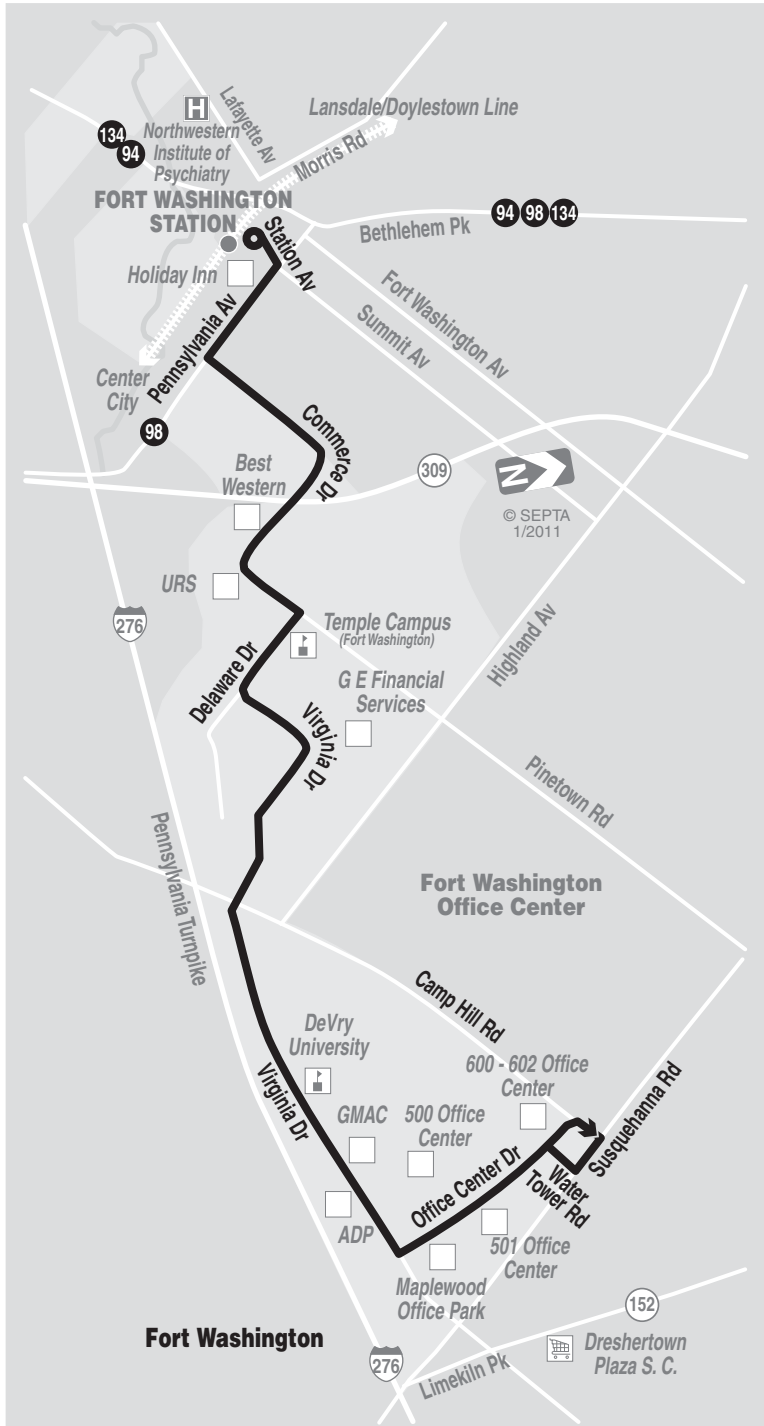

Route 201

Customer Service.....215-580-7800
 TDD/TTY (HEARING IMPAIRED ONLY).....215-580-7853
 Or check the Internet.....www.septa.org