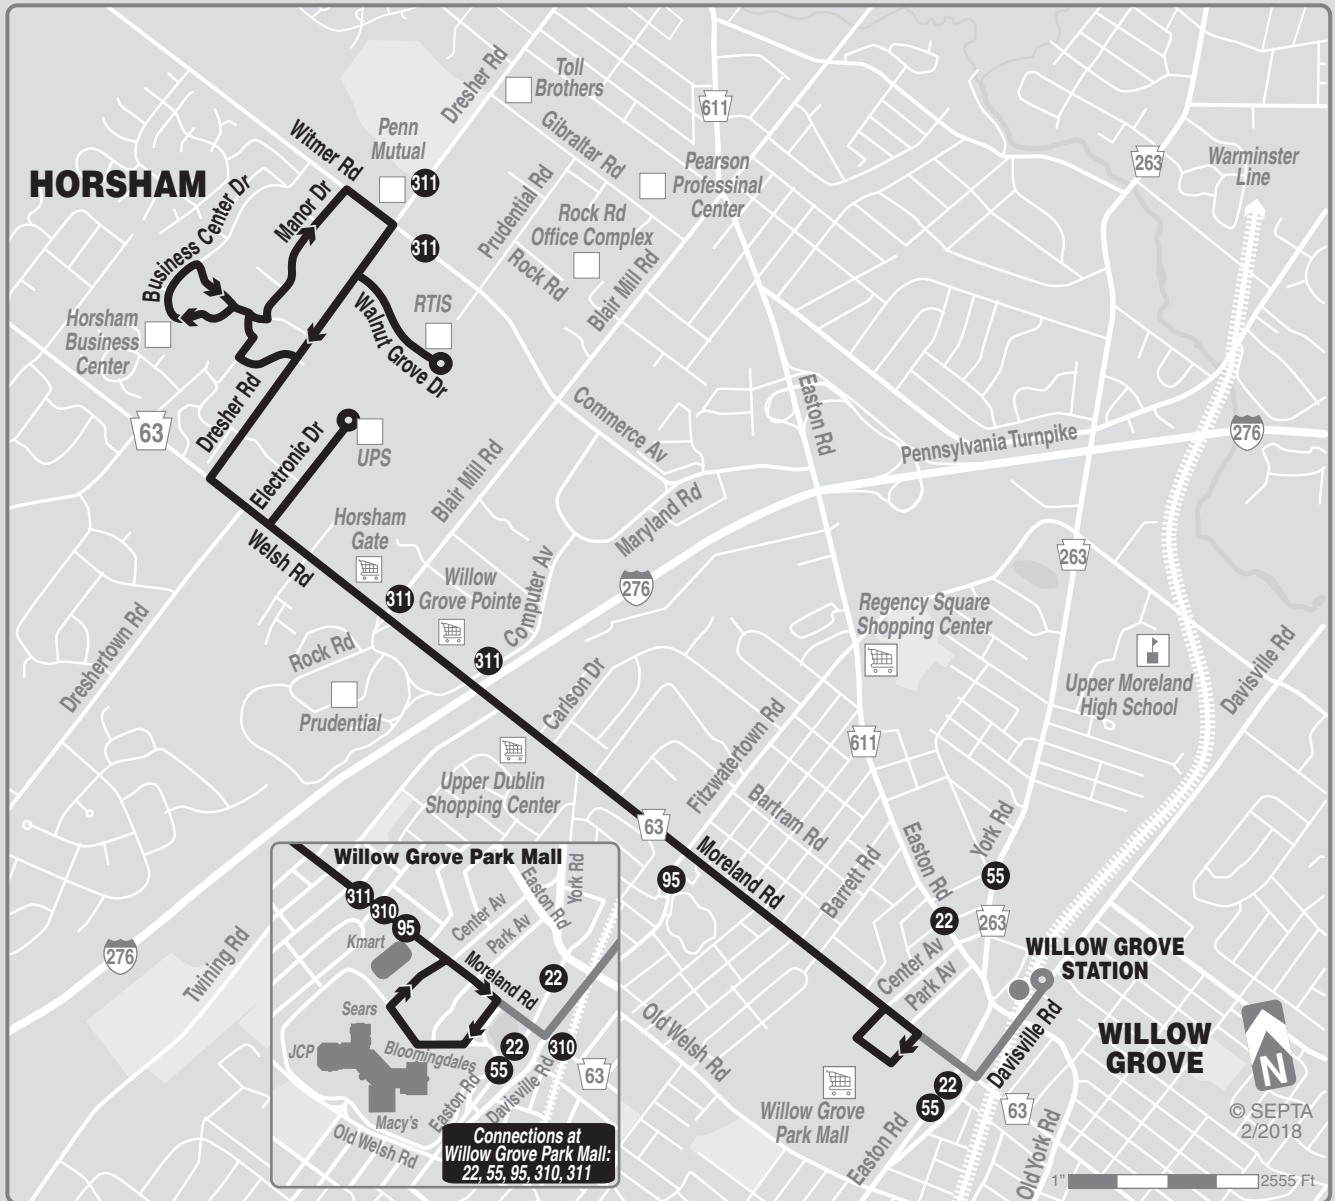

Route 310

Willow Grove Park Mall

311 310 95

Center Av Easton Rd York Rd

Moreland Rd 22

22 310

55 22 310

63

Old Welsh Rd

Connections at Willow Grove Park Mall:
22, 55, 95, 310, 311

© SEPTA
2/2018