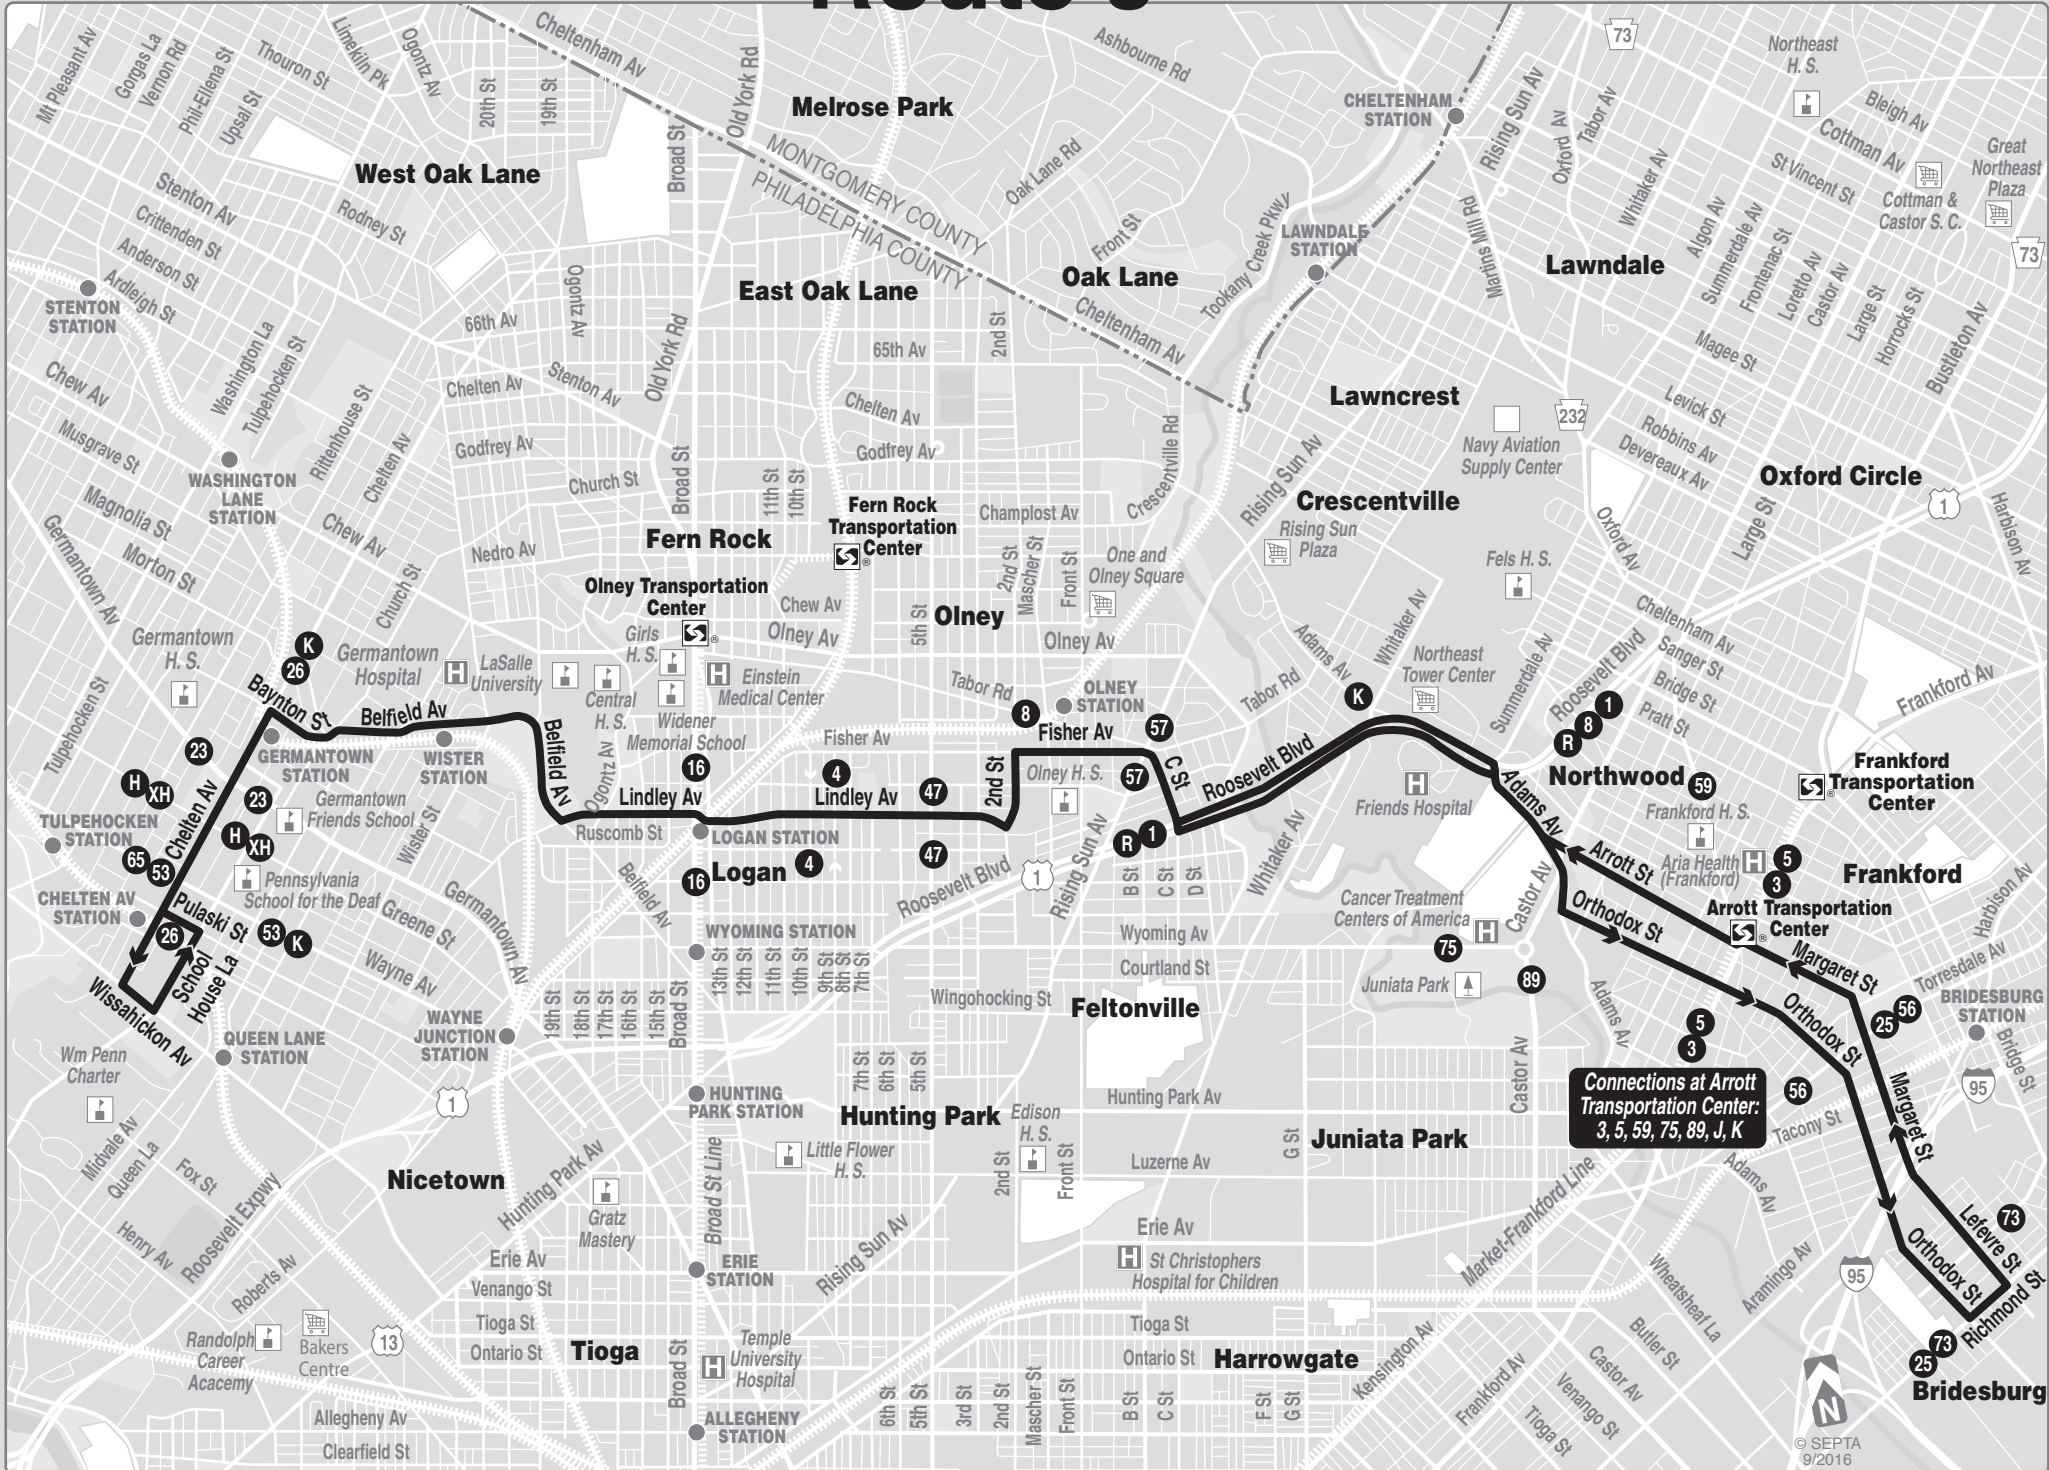

Route J

Connections at Arrott Transportation Center:
3, 5, 59, 75, 89, J, K