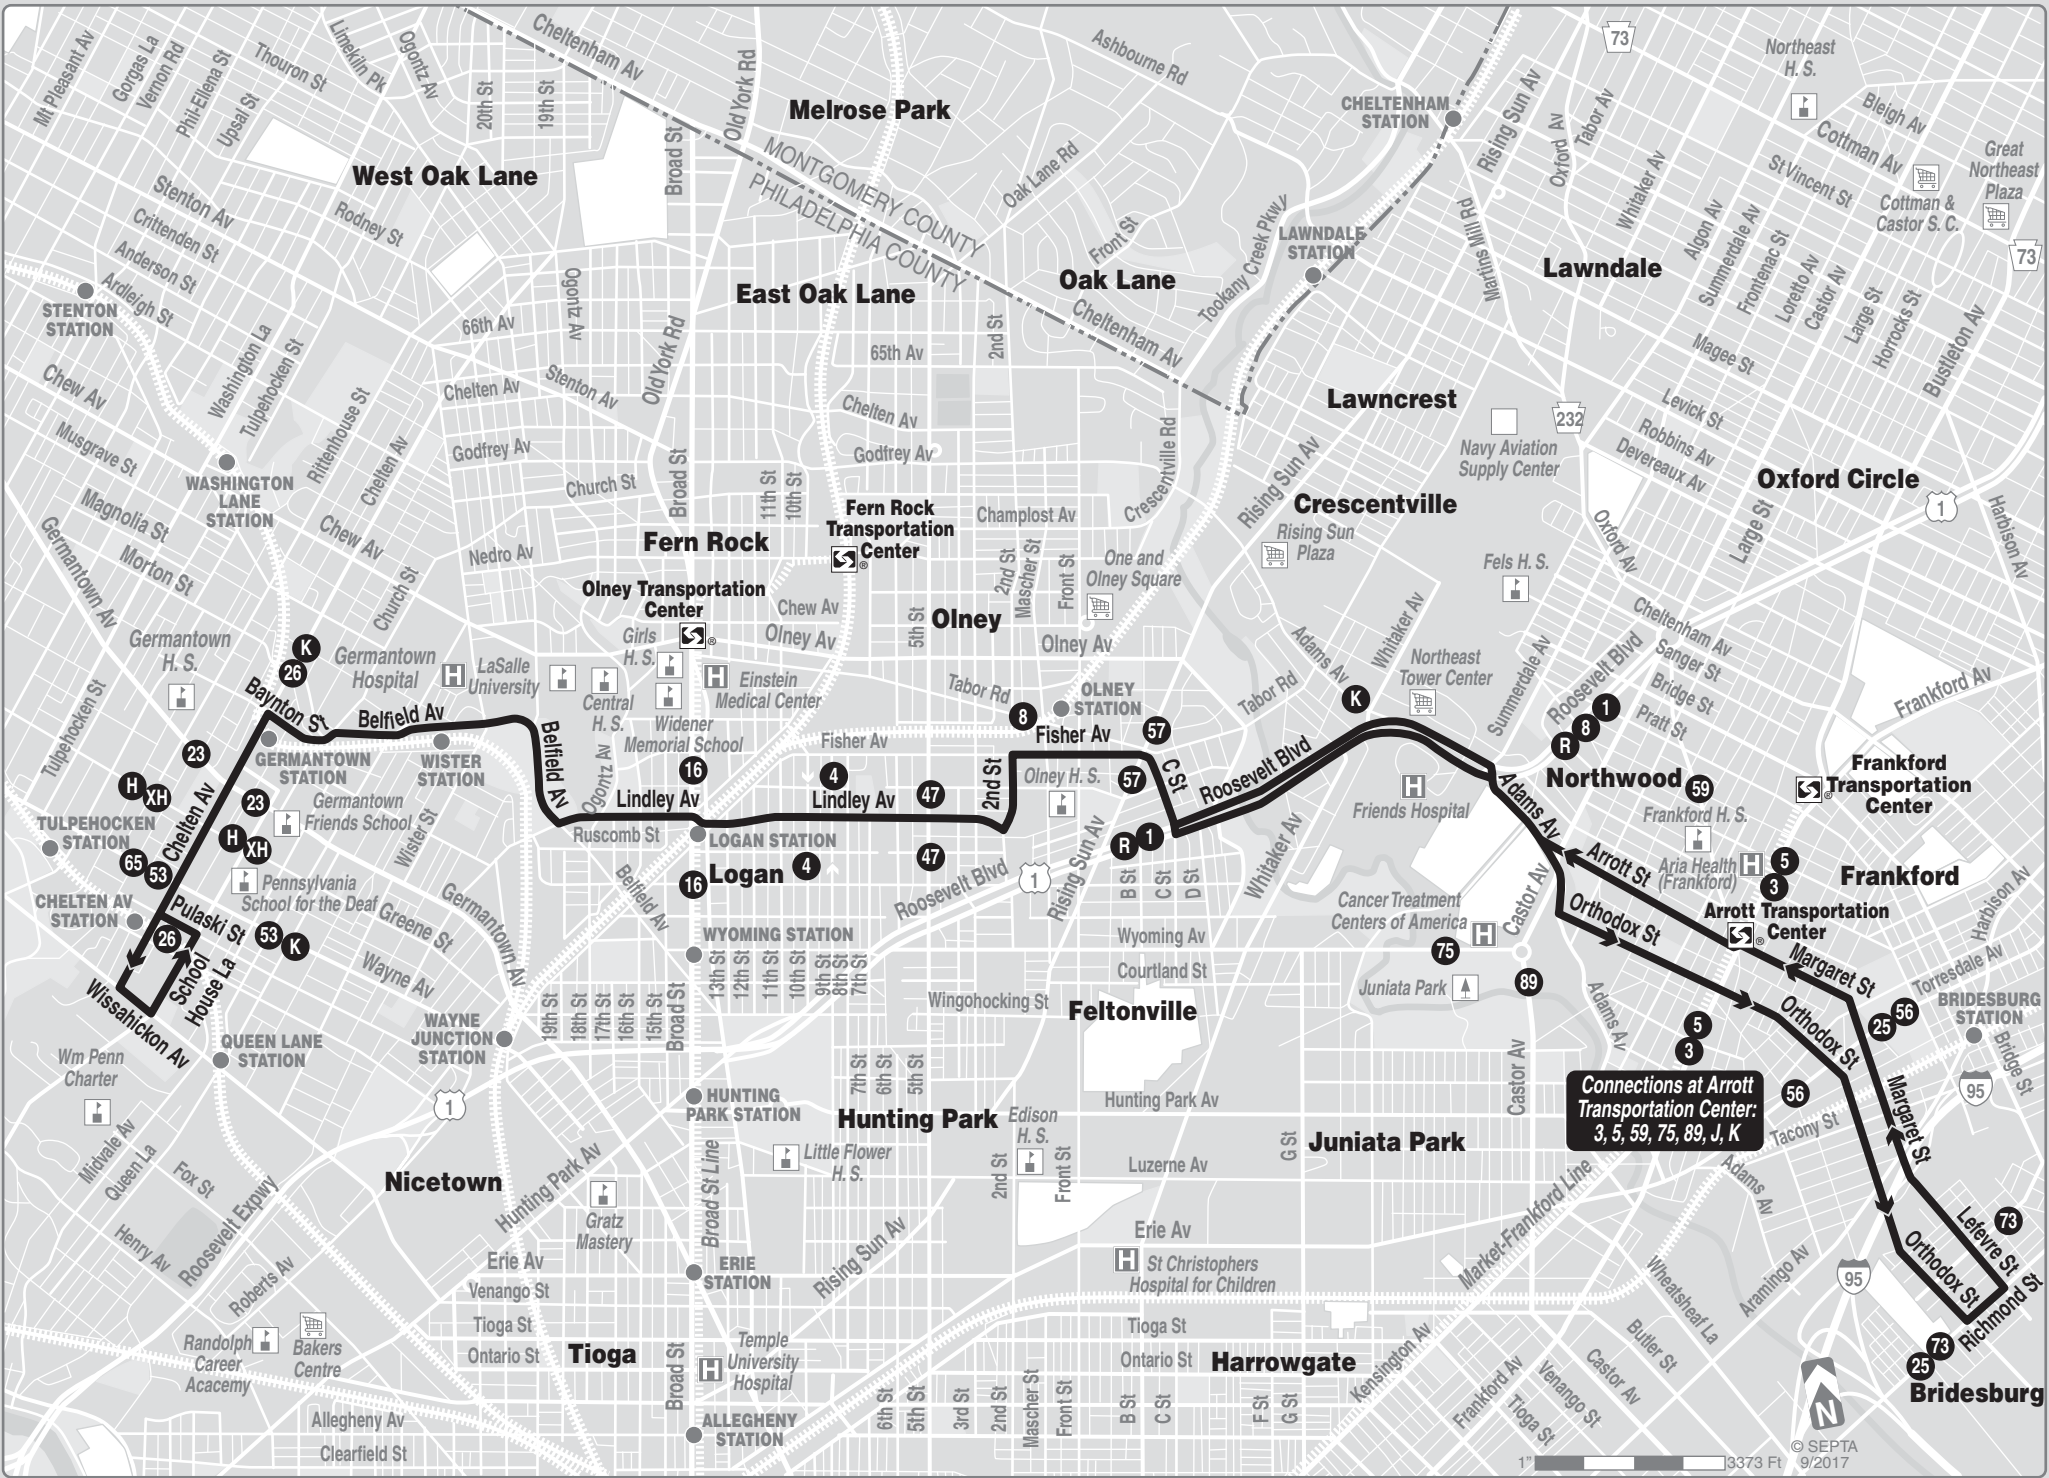

Route J

Connections at Arrott Transportation Center:
3, 5, 59, 75, 89, J, K