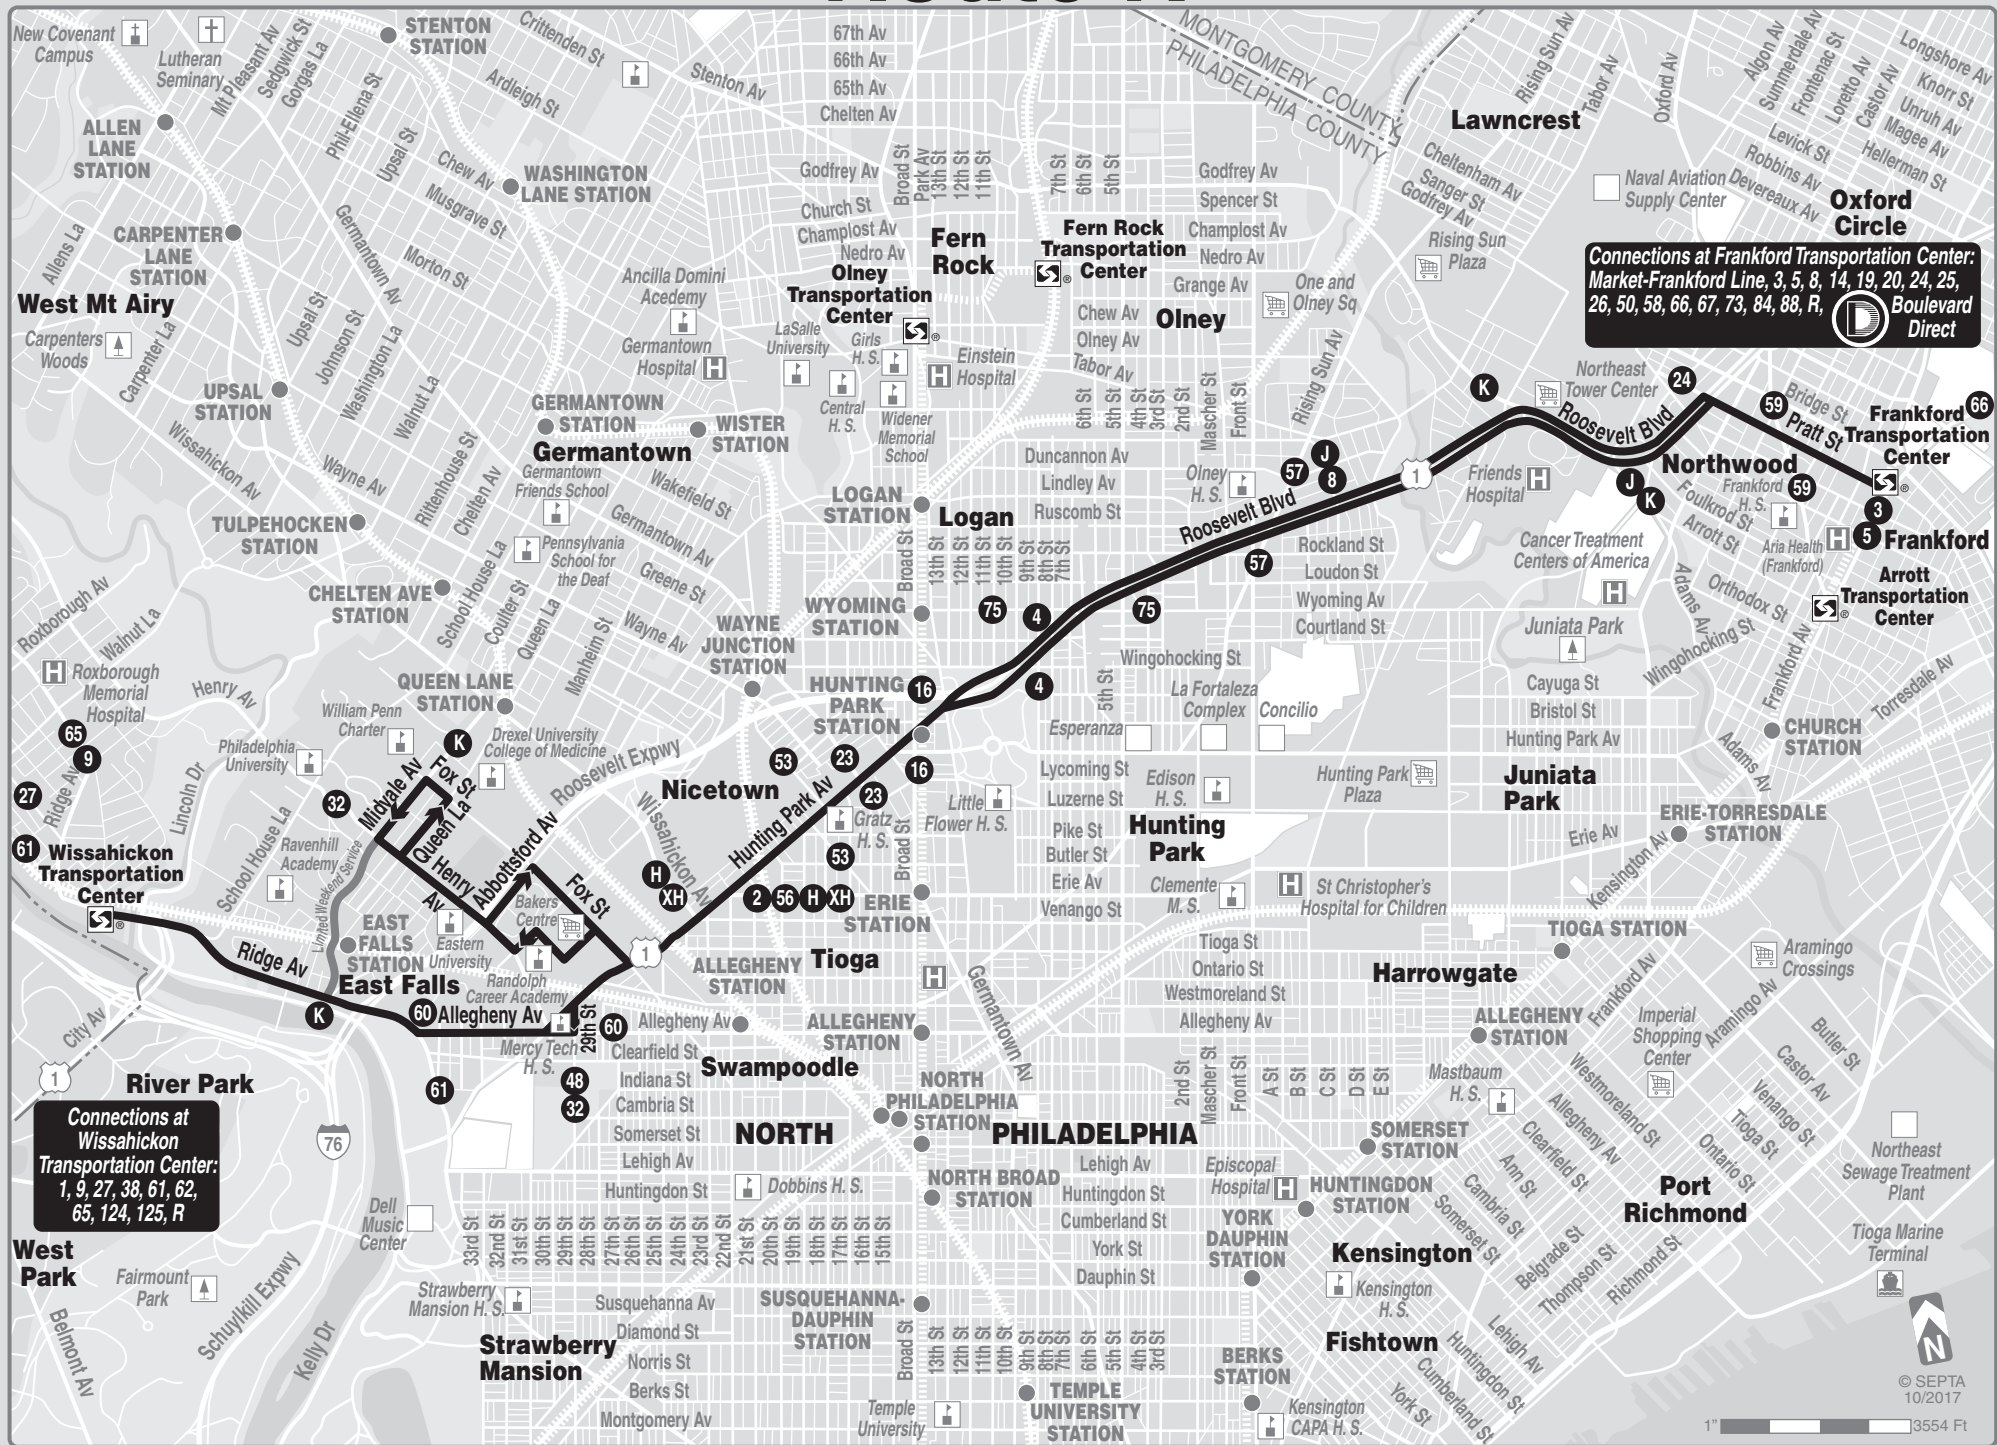

# Route R

**Connections at Frankford Transportation Center:**  
 Market-Frankford Line, 3, 5, 8, 14, 19, 20, 24, 25, 26, 50, 58, 66, 67, 73, 84, 88, R, Boulevard Direct

**Connections at Wissahickon Transportation Center:**  
 1, 9, 27, 38, 61, 62, 65, 124, 125, R