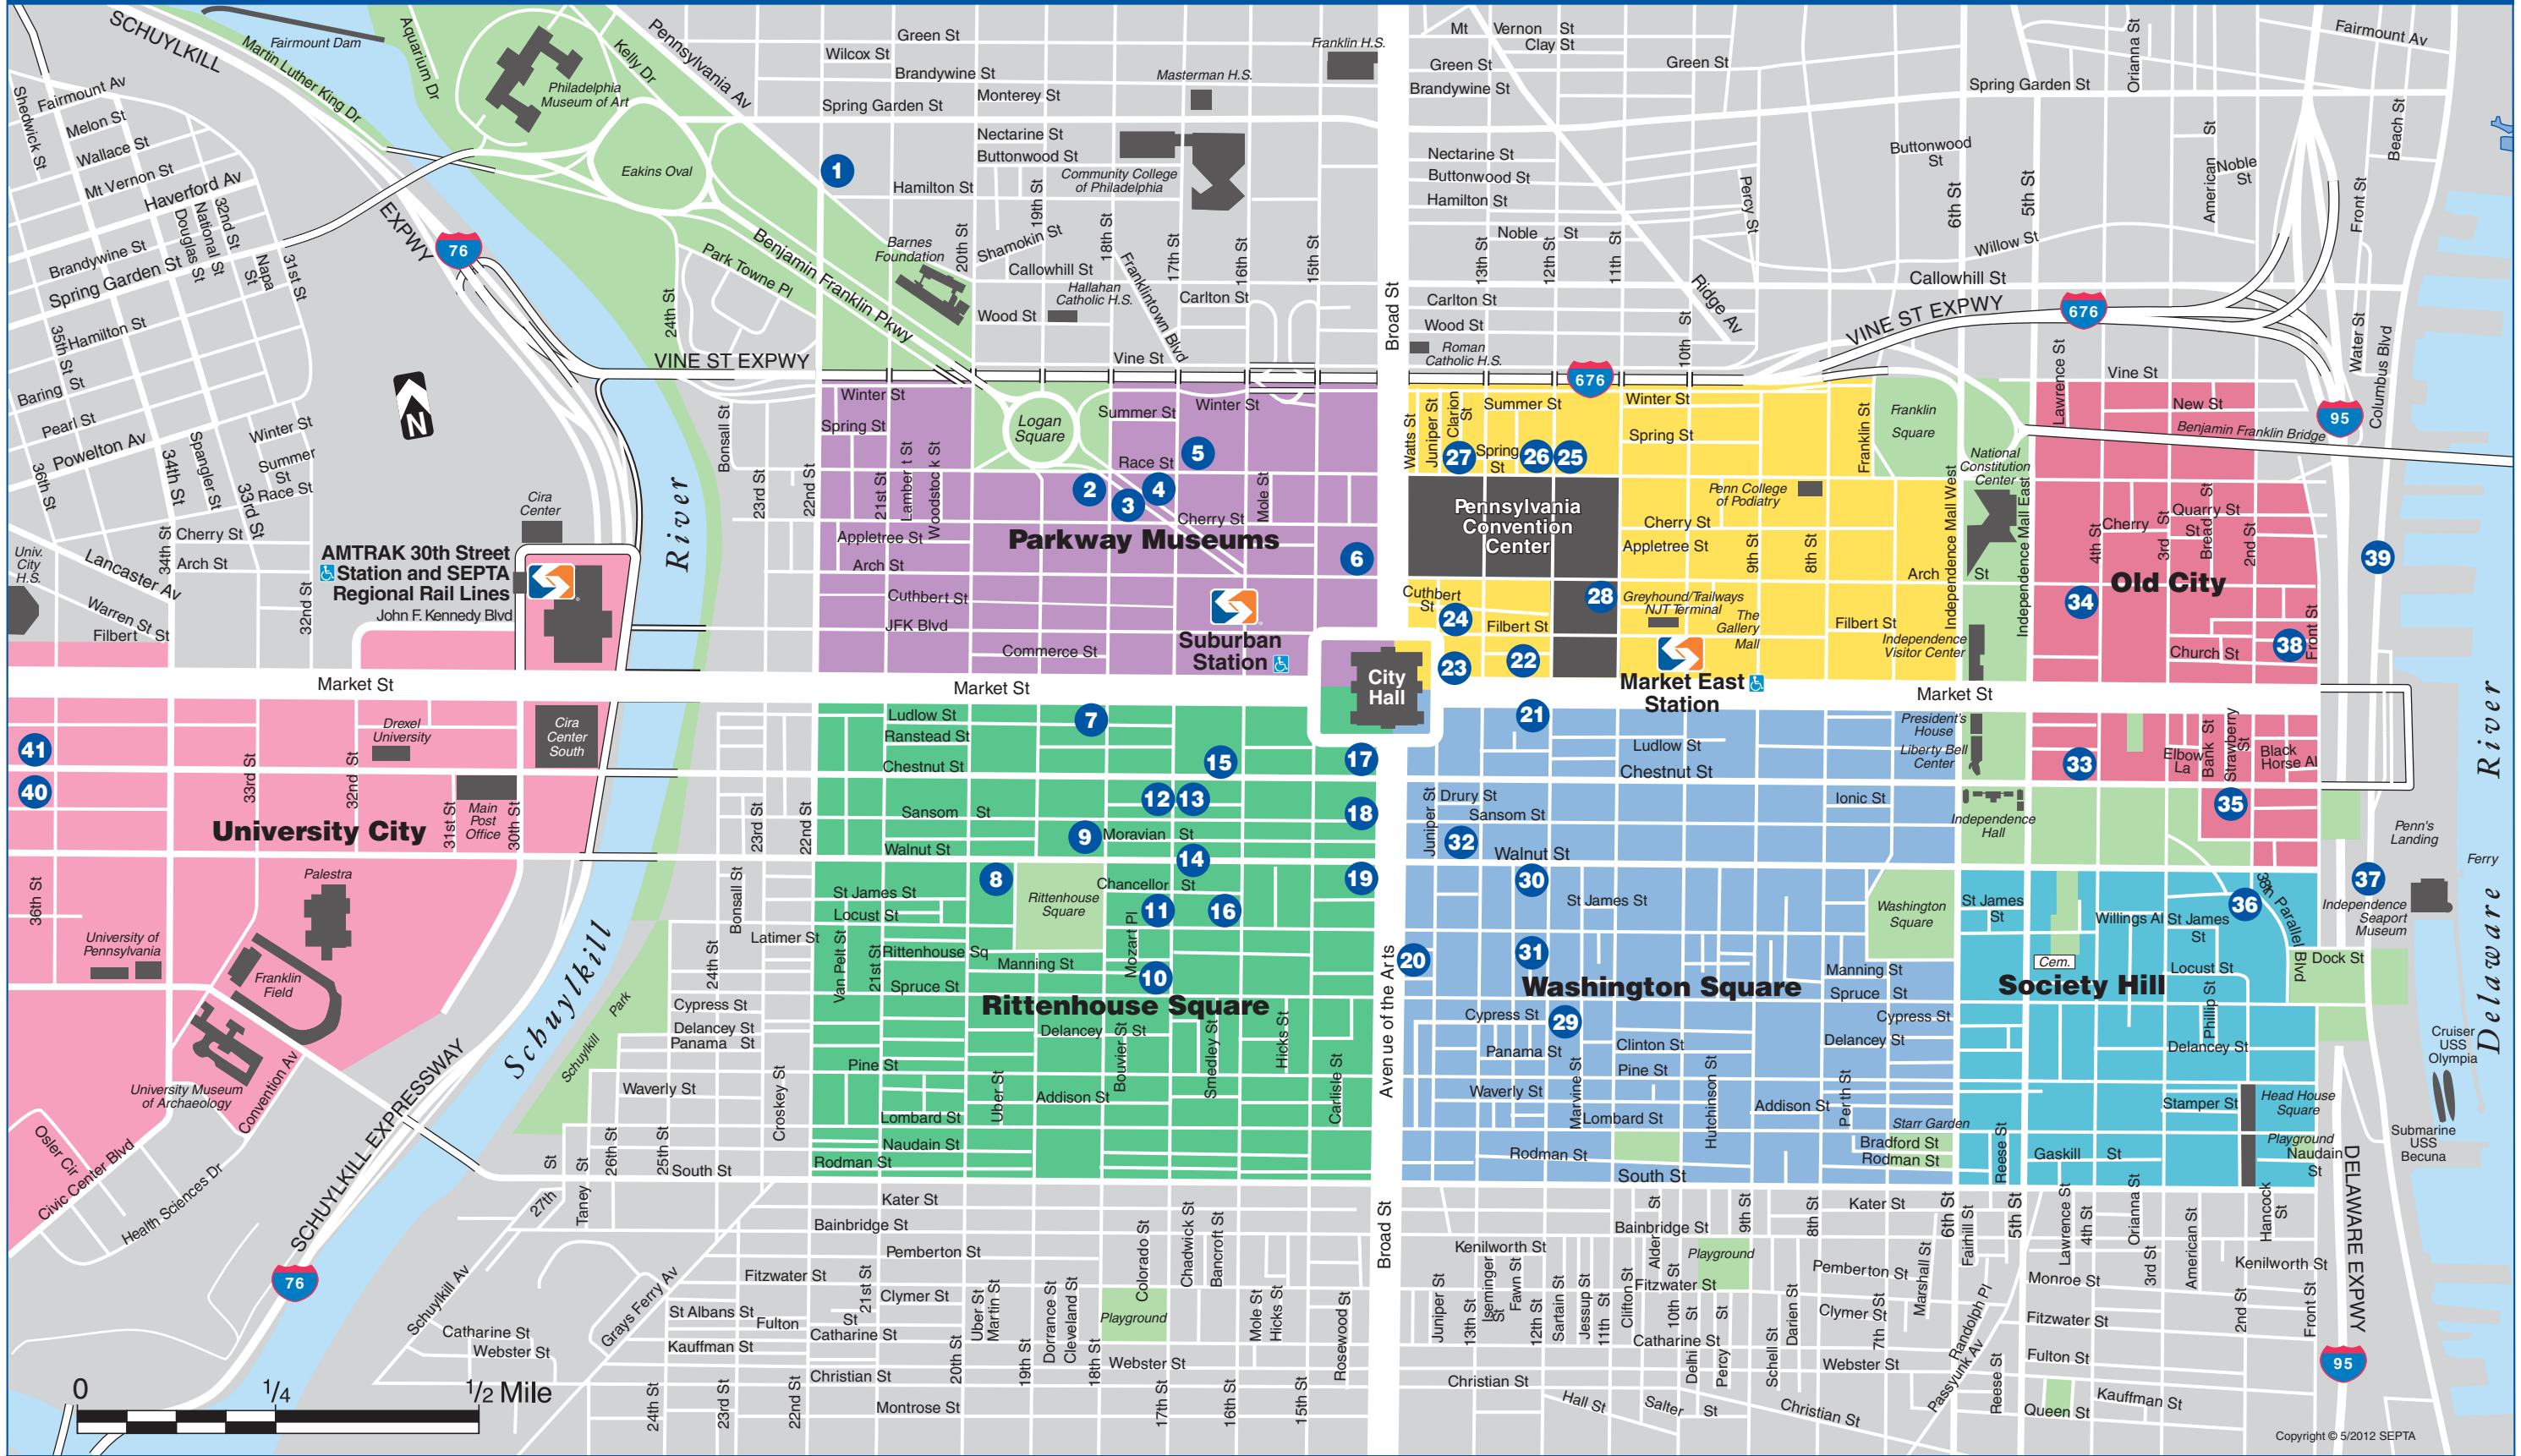

SEPTA CENTER CITY PHILADELPHIA HOTEL DIRECTORY

Hotels Near Suburban Station (16th & JFK Boulevard)		Hotels Near Market East Station (12th & Market)		Hotels Near Amtrak/SEPTA 30th Street Station (30th & Market)	
Parkway/Museums Area		Convention Center Area		University City Area	
1 Best Western Center City Hotel* 501 North 22nd Street 215-568-8300	6 Le Meridian 1421 Arch Street 215-422-8200	18 Inn at the Union League 1450 Sansom Street 215-587-5570	23 Residence Inn by Marriott Center City One East Penn Square 215-557-0005	34 Holiday Inn Historic District* 400 Arch Street 215-923-8660	40 Hilton Inn at Penn* 3600 Sansom Street 215-222-0200
2 Four Seasons Hotel One Logan Square (18th & Ben Franklin Parkway) 215-963-1500	7 Sonesta Philadelphia 1800 Market Street 215-561-7500	19 Hyatt Philadelphia at the Bellevue 200 South Broad Street 215-893-1234	24 Courtyard by Marriott Philadelphia Downtown 21 North Juniper Street 215-496-3200	35 Best Western Independence Park Inn* 235 Chestnut Street 215-922-4443	41 Sheraton Philadelphia University City Hotel* 36th & Chestnut Streets 215-387-8000
3 Embassy Suites Center City 1776 Ben Franklin Parkway 215-561-1776	Rittenhouse Square Area	20 Doubletree Hotel Philadelphia* 237 South Broad Street 215-893-1600	25 Four Points by Sheraton 1201 Race Street 215-496-2700	36 Sheraton Society Hill Hotel* One Dock Street 215-238-6000	
4 The Windsor Suites Philadelphia 1700 Benjamin Franklin Parkway 215-981-5678	8 The Rittenhouse Hotel 210 West Rittenhouse Square (19th & Walnut) 215-546-9000	Hotels Near Market East Station (12th & Market)		37 Hyatt Regency at Penn's Landing* 201 South Columbus Blvd. 215-928-1234	Visitors may wish to take SEPTA or a taxi from these Regional Rail Stations to reach the hotels noted with an asterisk (*)
5 Sheraton Philadelphia City Center Hotel 17th and Race Streets 215-448-2000	9 AKA Rittenhouse Square 135 South 18th Street 215-546-7000	Convention Center Area		38 Penn's View Hotel* 14 North Front Street 215-922-7600	
	10 Rittenhouse 1715, A Boutique Hotel 1715 Rittenhouse Square 215-546-6500	21 Loews Philadelphia Hotel 1200 Market Street 215-627-1200	26 Travelodge Philadelphia Convention Center 1227 Race Street 215-564-2888	39 Comfort Inn Downtown/Historic Area* 100 North Columbus Boulevard 215-627-7900	
	11 Radisson Plaza Warwick Hotel Philadelphia 1701 Locust Street 215-735-6000	22 Ritz-Carlton Philadelphia Ten Avenue of the Arts (Broad & Chestnut) 215-523-8000	27 Hampton Inn 1301 Race Street 215-665-9100		
		28 Philadelphia Marriott 1201 Market Street 215-625-2900	28 Hilton Garden Inn Center City 1100 Arch Street 215-923-0100		
			Washington Square Area		
			29 Alexander Inn 301 South 12th Street 215-923-3535		
			30 Rodeway Inn Center City 1208 Walnut Street 215-546-7000		
			31 The Independent 1234 Locust Street 215-772-1440		
			32 Holiday Inn Express Midtown 1305 Walnut Street 215-735-9300		
			Old City/Society Hill/Penn's Landing Area		
			33 Omni Hotel at Independence Park* 401 Chestnut Street 215-925-0000		