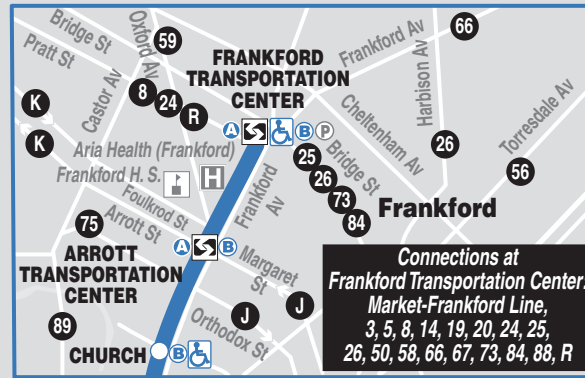

Market-Frankford Line

Connections at Frankford Transportation Center:
Market-Frankford Line,
3, 5, 8, 14, 19, 20, 24, 25,
26, 50, 58, 66, 67, 73, 84, 88, R

Connections at 69th Street Transportation Center:
Market-Frankford Line, Norristown High Speed Line, 21, 30, 65, 101, 102, 103, 104, 105, 106, 107, 108, 109, 110, 111, 112, 113, 116, 120, 123, 126

Connections at 30th Street Station:
9, 10, 11, 13, 30, 31, 34, 36, 44, 62, 78, 124, 125, LUCY and all Regional Rail Lines and Amtrak