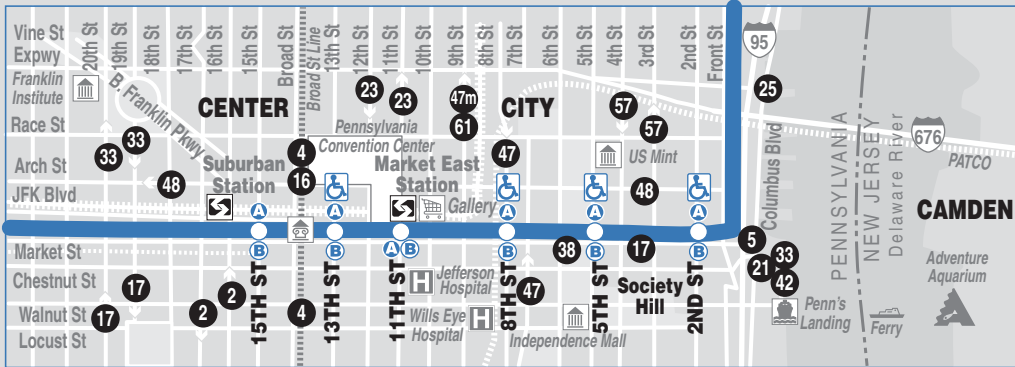

Market-Frankford Line

Connections at Frankford Transportation Center:
Market-Frankford Line,
3, 5, 8, 14, 19, 20, 24, 25,
26, 50, 58, 66, 67, 73, 84, 88, R

Connections at 69th Street Transportation Center:
Market-Frankford Line, Norristown High Speed Line, 21, 30, 65, 101, 102, 103, 104, 105, 106, 107, 108, 109, 110, 111, 112, 113, 116, 120, 123, 126

Connections at 30th Street Station:
9, 10, 11, 13, 30, 31, 34, 36, 44, 62, 78, 124, 125, LUCY and all Regional Rail Lines and Amtrak