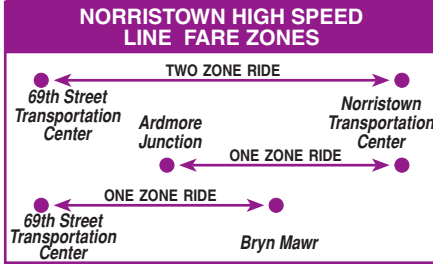

Norristown High Speed Line

Connections at 69th Street Transportation Center:
 21, 30, 65, 101, 102, 103, 105, 104, 106, 107, 108, 109, 110, 111, 112, 113, 116, 120, 123, 126
 Market-Frankford Line

Haverford College
 Bryn Mawr Hospital
 Villanova University

LEGEND

- Local Stops
- Express to Ardmore Junction, next stop Bryn Mawr then local
- Bryn Mawr Express
- Norristown Limited Stops (Blue Destination Signs)
- Parking Available
- Accessible Stations

Connections at Norristown Transportation Center:
 90, 91, 93, 96, 97, 98, 99, 131,
 Manayunk/Norristown Line