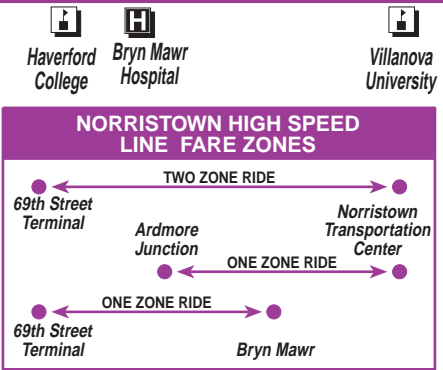

**Connecting Routes at 69th Street Terminal:**  
**NORTH TERMINAL**  
 Routes 30, 65, 103, 105, 106  
**WEST TERMINAL**  
 Routes 101, 102, 104, 107, 109, 110, 111, 112, 120, 123  
**SOUTH TERMINAL**  
 Routes 21, 108, 113, 116, Market-Frankford Line Nite Owl

**LEGEND**

- Local Stops
- Norristown Express Stops (Red Destination Signs)
- Hughes Park Express Stops (Green Destination Signs)
- Norristown Limited Stops (Blue Destination Signs)
- Parking Available
- Accessible Stations

**Connecting Routes at Norristown Transportation Center**  
 90, 91, 93, 96, 97, 98, 99, 131, Manayunk/Norristown Line