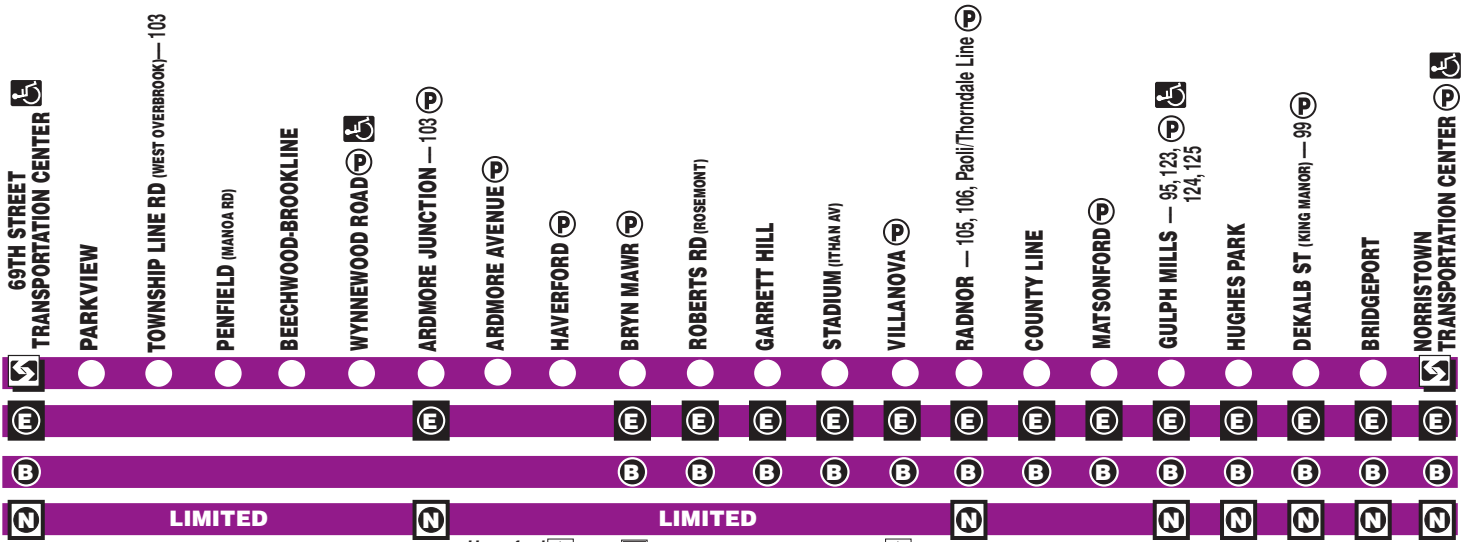

Norristown High Speed Line

Connections at 69th Street Transportation Center:
 21, 30, 65, 101, 102, 103, 105, 104, 106, 107, 108, 109, 110, 111, 112, 113, 116, 120, 123, 126
 Market-Frankford Line

Haverford College
 Bryn Mawr Hospital
 Villanova University

LEGEND

- Local Stops
- Express to Ardmore Junction, next stop Bryn Mawr then local
- Bryn Mawr Express
- Norristown Limited Stops (Blue Destination Signs)
- Parking Available
- Accessible Stations

Connections at Norristown Transportation Center:
 90, 91, 93, 96, 97, 98, 99, 131,
 Manayunk/Norristown Line