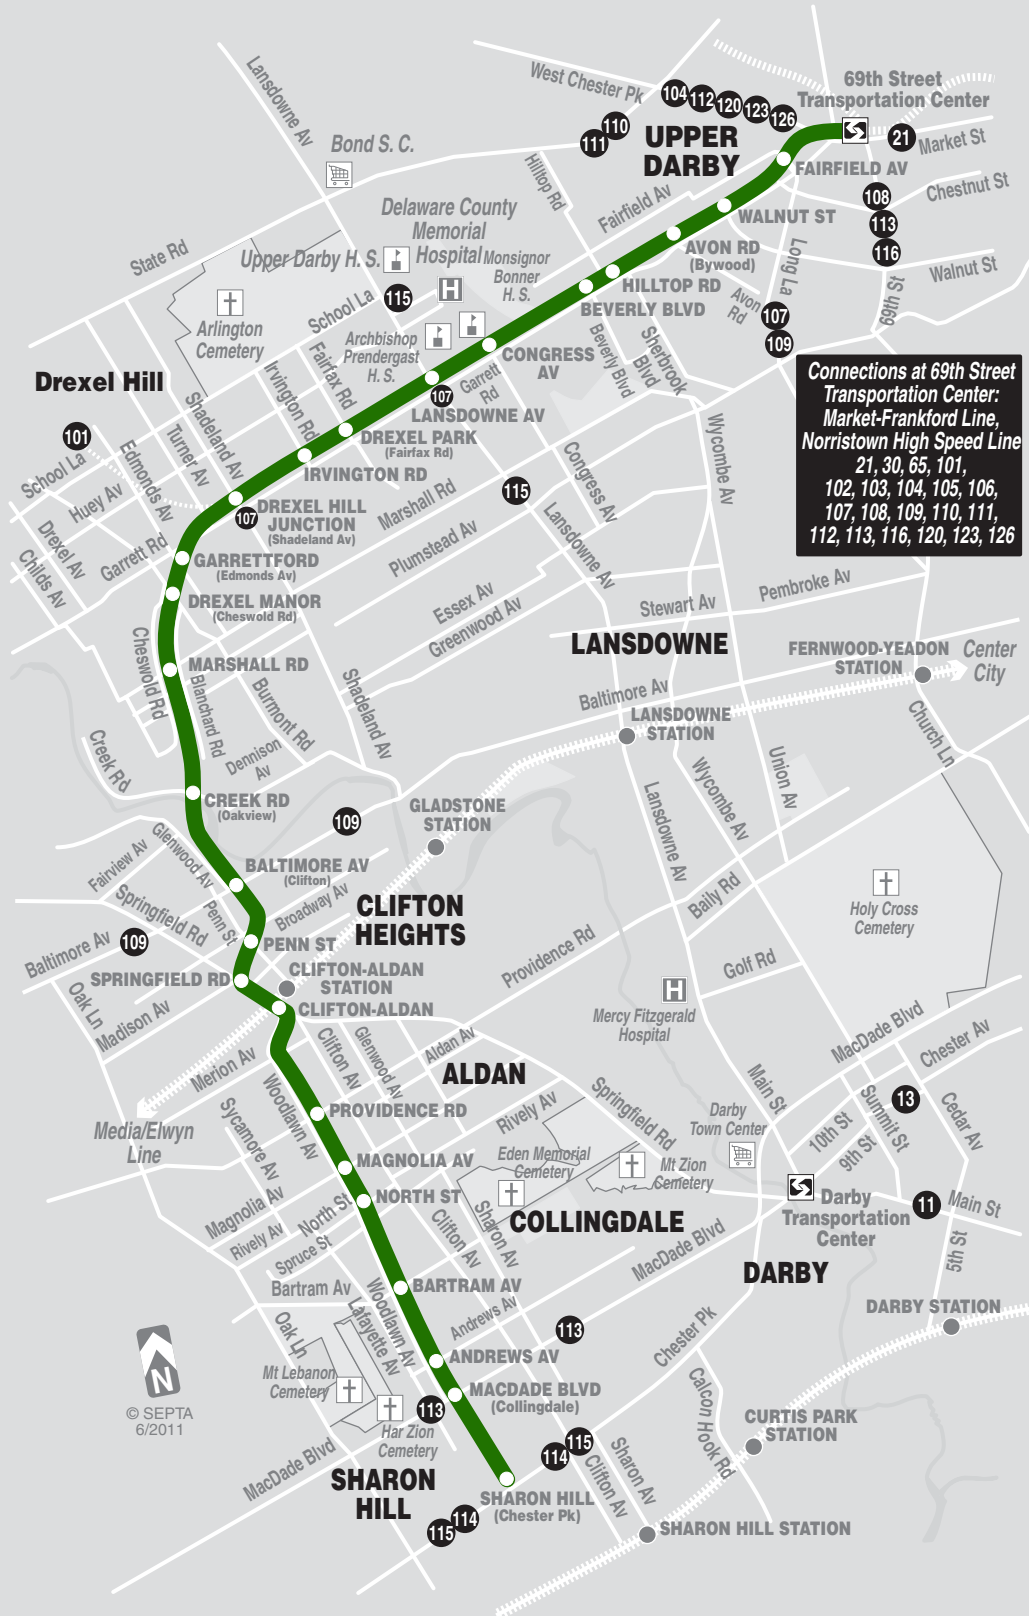

Route 102

Connections at 69th Street Transportation Center:
 Market-Frankford Line
 Norristown High Speed Line
 21, 30, 65, 101, 102, 103, 104, 105, 106, 107, 108, 109, 110, 111, 112, 113, 116, 120, 123, 126