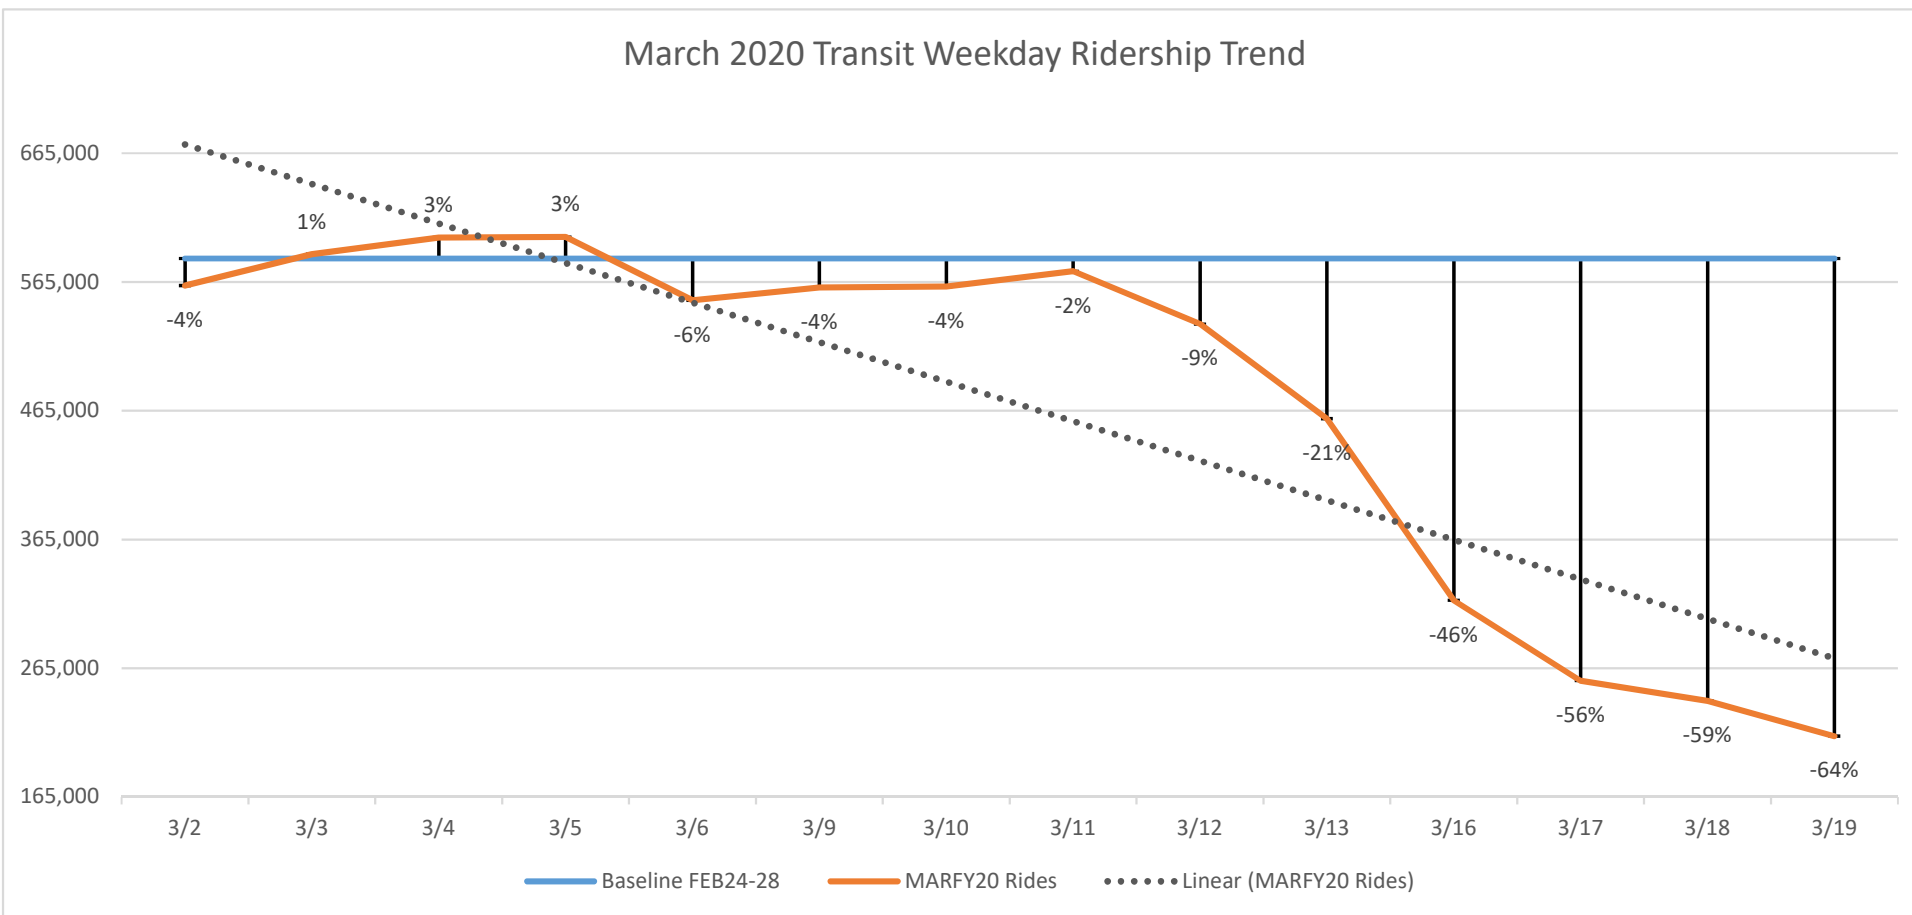

March 2020 Transit Weekday Ridership Trend

Baseline ridership 583,311 established from weekdays 2/24/20 to 2/28/20.
Based on SEPTA Key data excluding farebox legacy and free interchange counts.