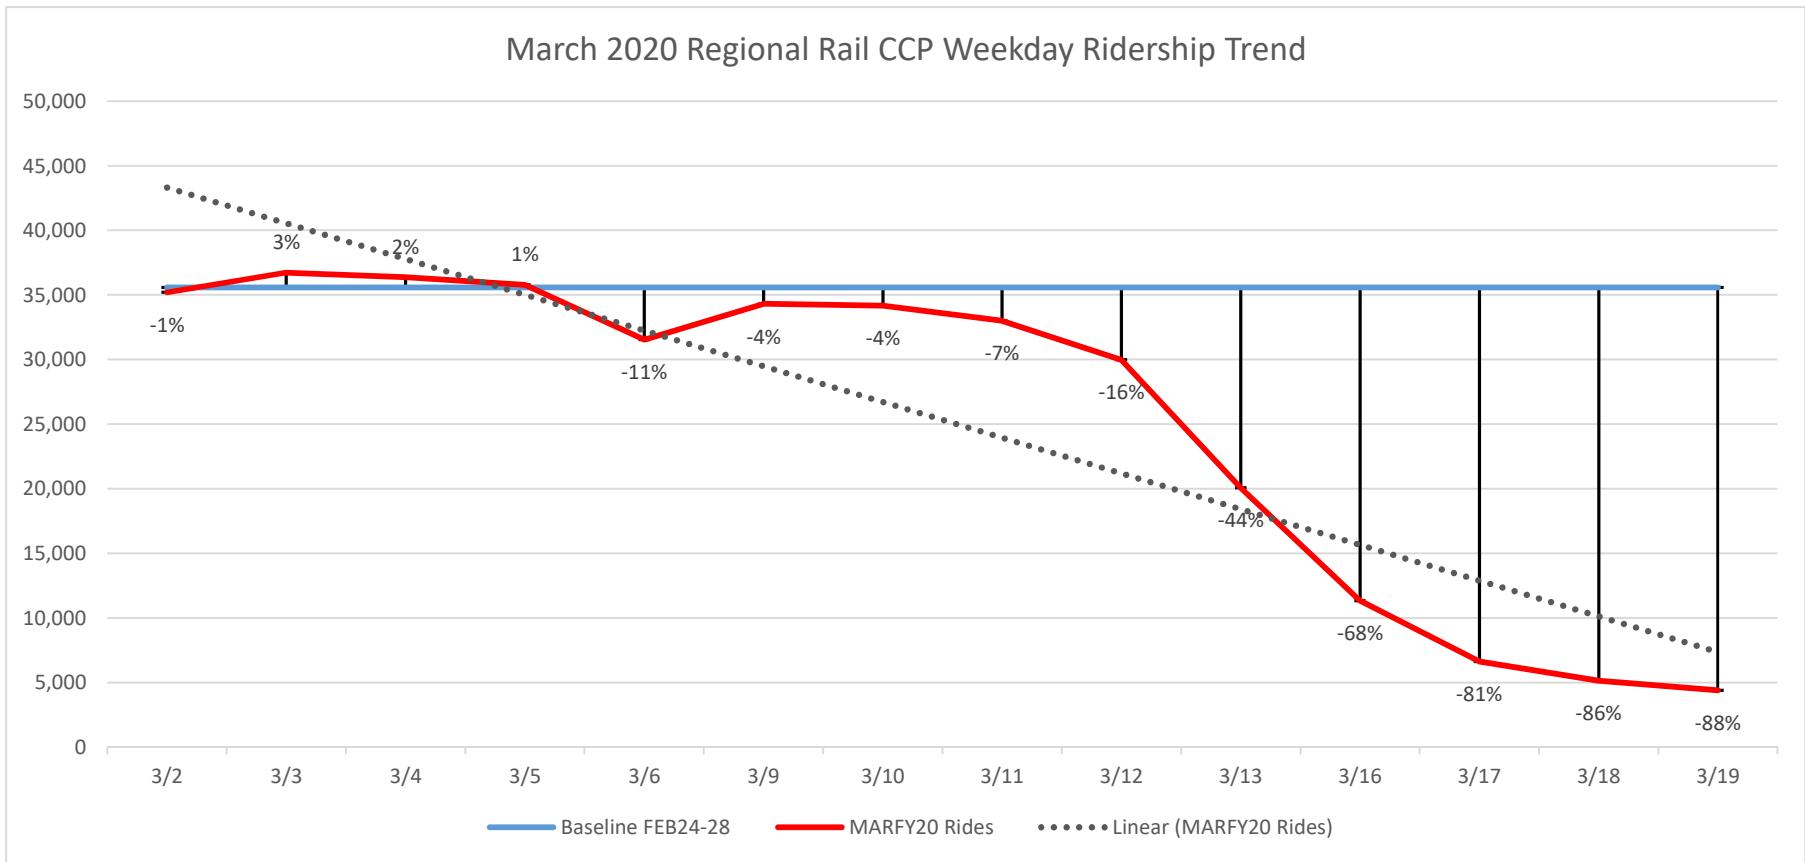

### March 2020 Regional Rail CCP Weekday Ridership Trend

Baseline ridership 35,581 established from weekdays 2/24/20 to 2/28/20.

Based on SEPTA Key turnstile entries from the five Center City Philadelphia (CCP) stations.