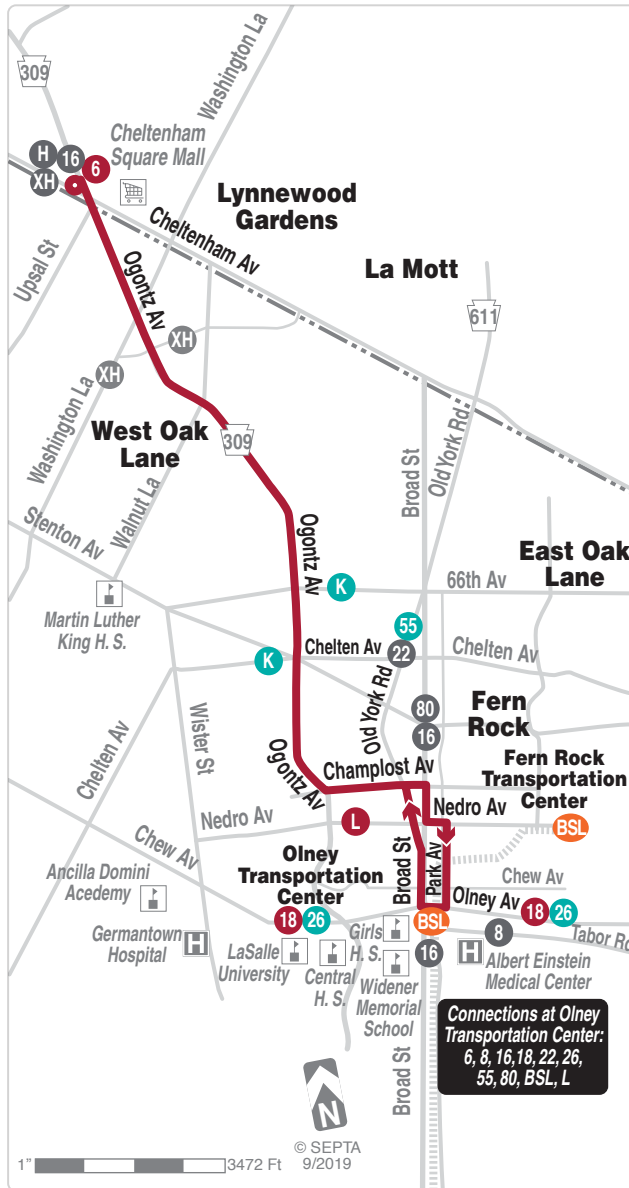

Effective June 14, 2020

6

Cheltenham-Ogontz to Olney Transportation Center

**Serving
West Oak Lane**

FOR MORE INFORMATION:

Customer Service: 215-580-7800

TDD/TTY: 215-580-7853

www.septa.org

TRAVEL TIPS

- Sunday schedule will be operated on New Year's, Memorial, Independence, Labor, Thanksgiving, and Christmas days.
- Fare payment options: cash, or SEPTA Key Card with Pass or Travel Wallet Funds. Go to www.septa.org or m.septa.org for schedules & real time information. Try **Schedules to Go** for next 10 scheduled trips (smart phone users) or **SMS Schedules** for next 4 scheduled trips (by text message); See bus/trolley locations on **TransitView**.
- To **SAVE** Money on Your Commute visit www.thecommuterschoice.com