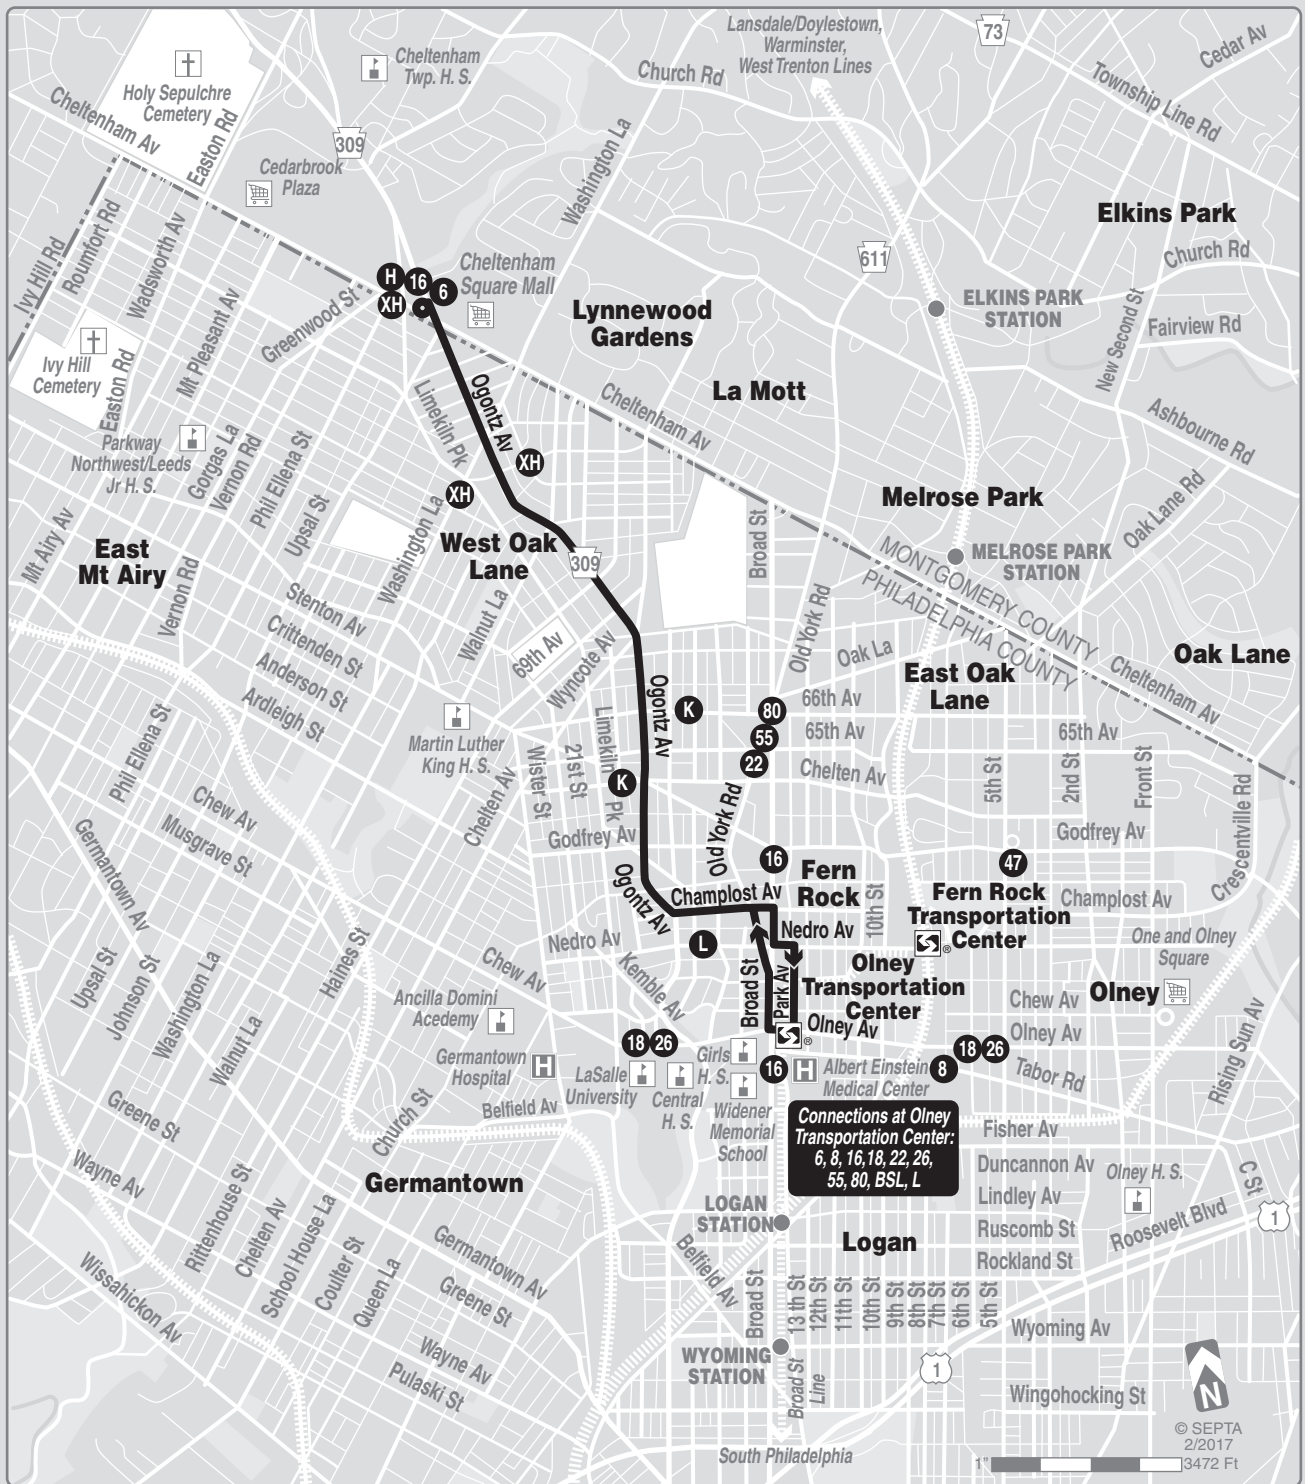

## Cheltenham-Ogontz to Olney Transportation Center

Serving  
West Oak Lane

Customer Service 215-580-7800  
TDD/TTY 215-580-7853  
[www.septa.org](http://www.septa.org)

A SEPTA Key Card  
makes purchasing fares  
& paying for your ride  
*EASY and CONVENIENT*

### TRAVEL TIPS

- Sunday schedule will be operated on New Year's, Memorial, Independence, Labor, Thanksgiving, and Christmas days.
- Fare payment options: cash, transfers, tokens, passes. Go to [www.septa.org](http://www.septa.org) or [m.septa.org](http://m.septa.org) for schedules & real time information.
- Try **Schedules to Go** for next 10 scheduled trips (smart phone users) or **SMS Schedules** for next 4 scheduled trips (by text message); See bus/trolley locations on **TransitView**.
- To SZVE Money on Your Commute visit [www.thecommuterschoice.com](http://www.thecommuterschoice.com)