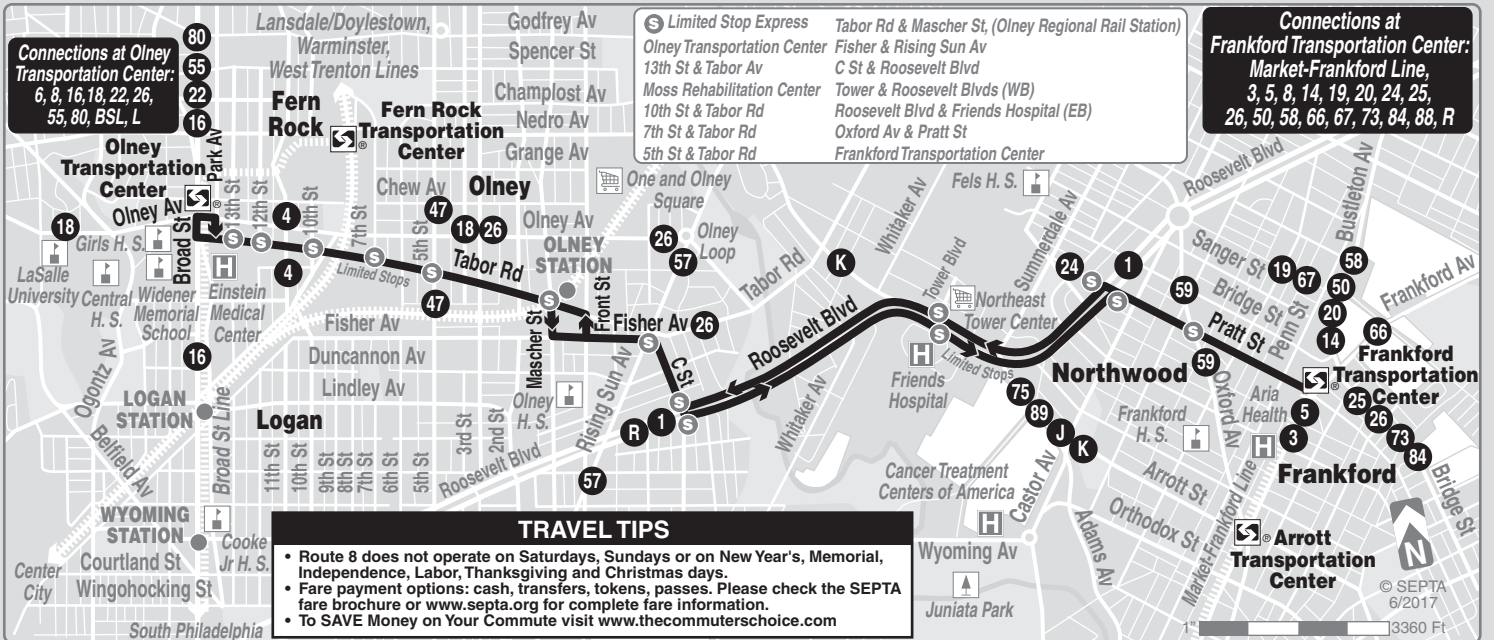

8

Effective September 5, 2017

Olney Transportation Center to Frankford Transportation Center

Serving Olney

Customer Service 215-580-7800
TDD/TTY 215-580-7853
www.septa.org

**SEE SOMETHING
TELL SOMEONE**

www.septa.org/safety

MONDAYS THROUGH FRIDAYS

To Olney Transportation Center					To Frankford Transportation Center				
-----------------------------------	--	--	--	--	---------------------------------------	--	--	--	--

Frankford Transportation Center	Tower and Roosevelt Blvds	Fisher and Rising Sun Aves	5th St and Tabor Rd	Olney Transportation Center	Olney Transportation Center	5th St and Tabor Rd	Fisher and Rising Sun Aves	Roosevelt Blvd and Friends Hospital	Frankford Transportation Center
------------------------------------	------------------------------	-------------------------------	---------------------	--------------------------------	--------------------------------	---------------------	-------------------------------	--	------------------------------------

Buses leave Ogontz & Olney Aves 3:13 & 3:14 PM to Frankford Transportation Center, operating ONLY when school is in session.
 Bus leaves Broad St. of Olney Av 3:14 PM to Frankford Transportation Center, operating ONLY when school is in session.

A modified version of the above Weekday schedule will be operated on November 24, December 26, 27, 28, 29, 2017 and January 15 (Martin Luther King Day), February 19 (President's Day), 2018. Look for these schedules at www.septa.org.