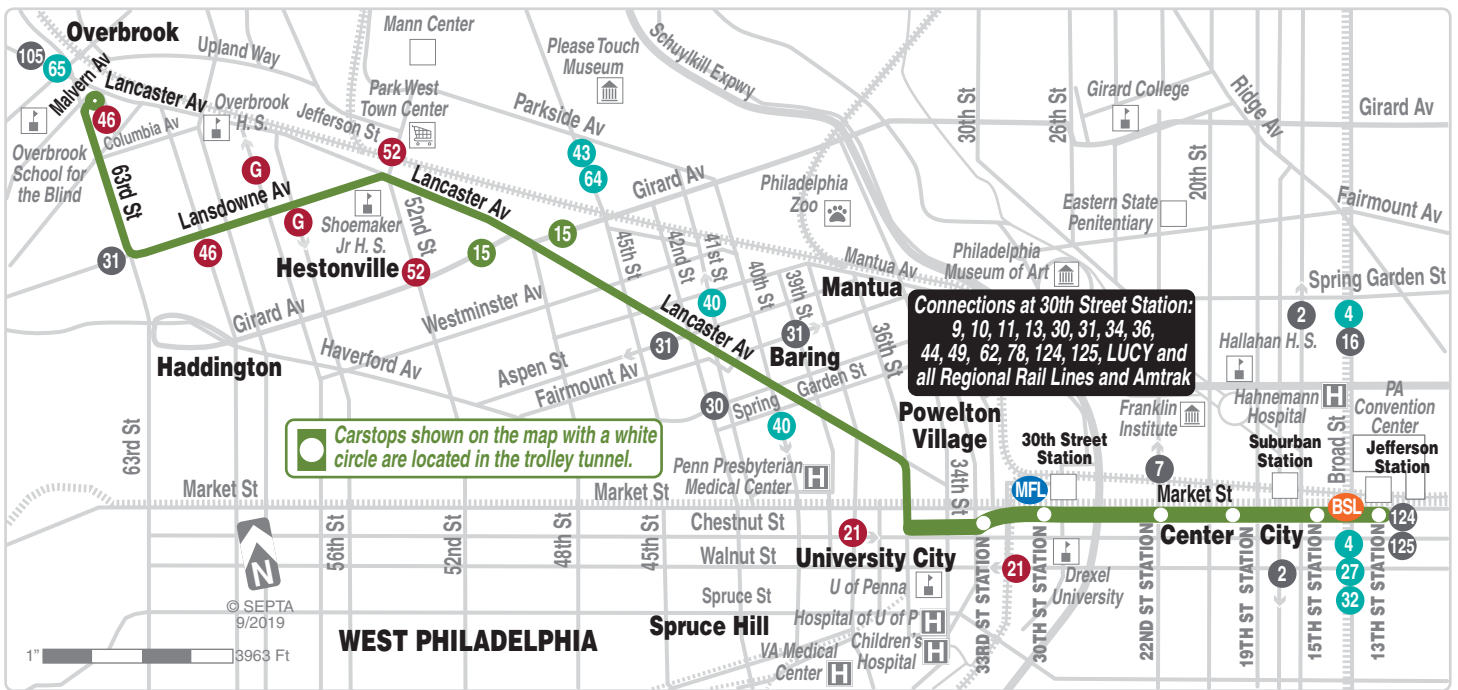

November 15, 2020

10

13th-Market
to 63rd-Malvern

Serving
Center City
and Overbrook

This Route Runs Weekdays

15 | Every 15 Minutes
or less

15 | 15 Hours / Day
6:00 A.M. – 9:00 P.M.

5 | 5 Days / Week
Monday – Friday

EVERY
5
MINUTES
OR LESS

— 5:30PM —

EVERY
15
MINUTES
OR LESS

— 9:00PM —

Weekdays					
To 13th-Market					
63rd St and Malvern Av Loop	Lancaster and Girard Avs	40th St and Lancaster Av	36th and Market Sts	13th and Market Sts	
AM SERVICE					
2.42	2.52	2.57	3.01	C3.08	
3.17	3.27	3.32	3.36	C3.43	
3.52	4.02	4.07	4.11	C4.18	
4.27	4.37	4.42	4.46	C4.53	
4.55	5.05	5.10	5.15	5.23	
5.16	5.27	5.32	5.37	5.45	
5.35	5.46	5.51	5.56	6.05	
5.48	5.59	6.05	6.11	6.20	
5.58	6.11	6.17	6.23	6.32	
THEN EVERY 10 MINUTES OR LESS UNTIL:					
PM SERVICE					
6.05	6.17	6.23	6.28	6.37	
6.16	6.28	6.34	6.39	6.48	
6.27	6.39	6.45	6.50	6.59	
6.39	6.51	6.57	7.02	7.10	
6.51	7.03	7.09	7.14	7.22	
7.03	7.15	7.21	7.26	7.34	
7.15	7.27	7.33	7.38	7.46	
7.28	7.40	7.46	7.51	7.59	
7.43	7.55	8.00	8.05	8.13	
7.58	8.10	8.15	8.20	8.28	
8.13	8.25	8.30	8.35	8.43	
8.28	8.40	8.45	8.50	8.58	
8.43	8.55	9.00	9.05	9.13	
8.59	9.10	9.15	9.20	9.28	
9.16	9.27	9.32	9.37	9.45	
9.34	9.45	9.50	9.55	10.03	
9.54	10.05	10.10	10.15	10.23	
10.17	10.28	10.33	10.38	10.46	
10.48	10.59	11.04	11.08	11.16	
11.19	11.29	11.34	11.38	11.46	
11.50	12.00	12.05	12.09	12.16	
AFTER MIDNIGHT SERVICE					
12.22	12.32	12.37	12.41	C12.48	
12.57	1.07	1.12	1.16	C1.23	
1.32	1.42	1.47	1.51	C1.58	
2.07	2.17	2.22	2.26	C2.33	