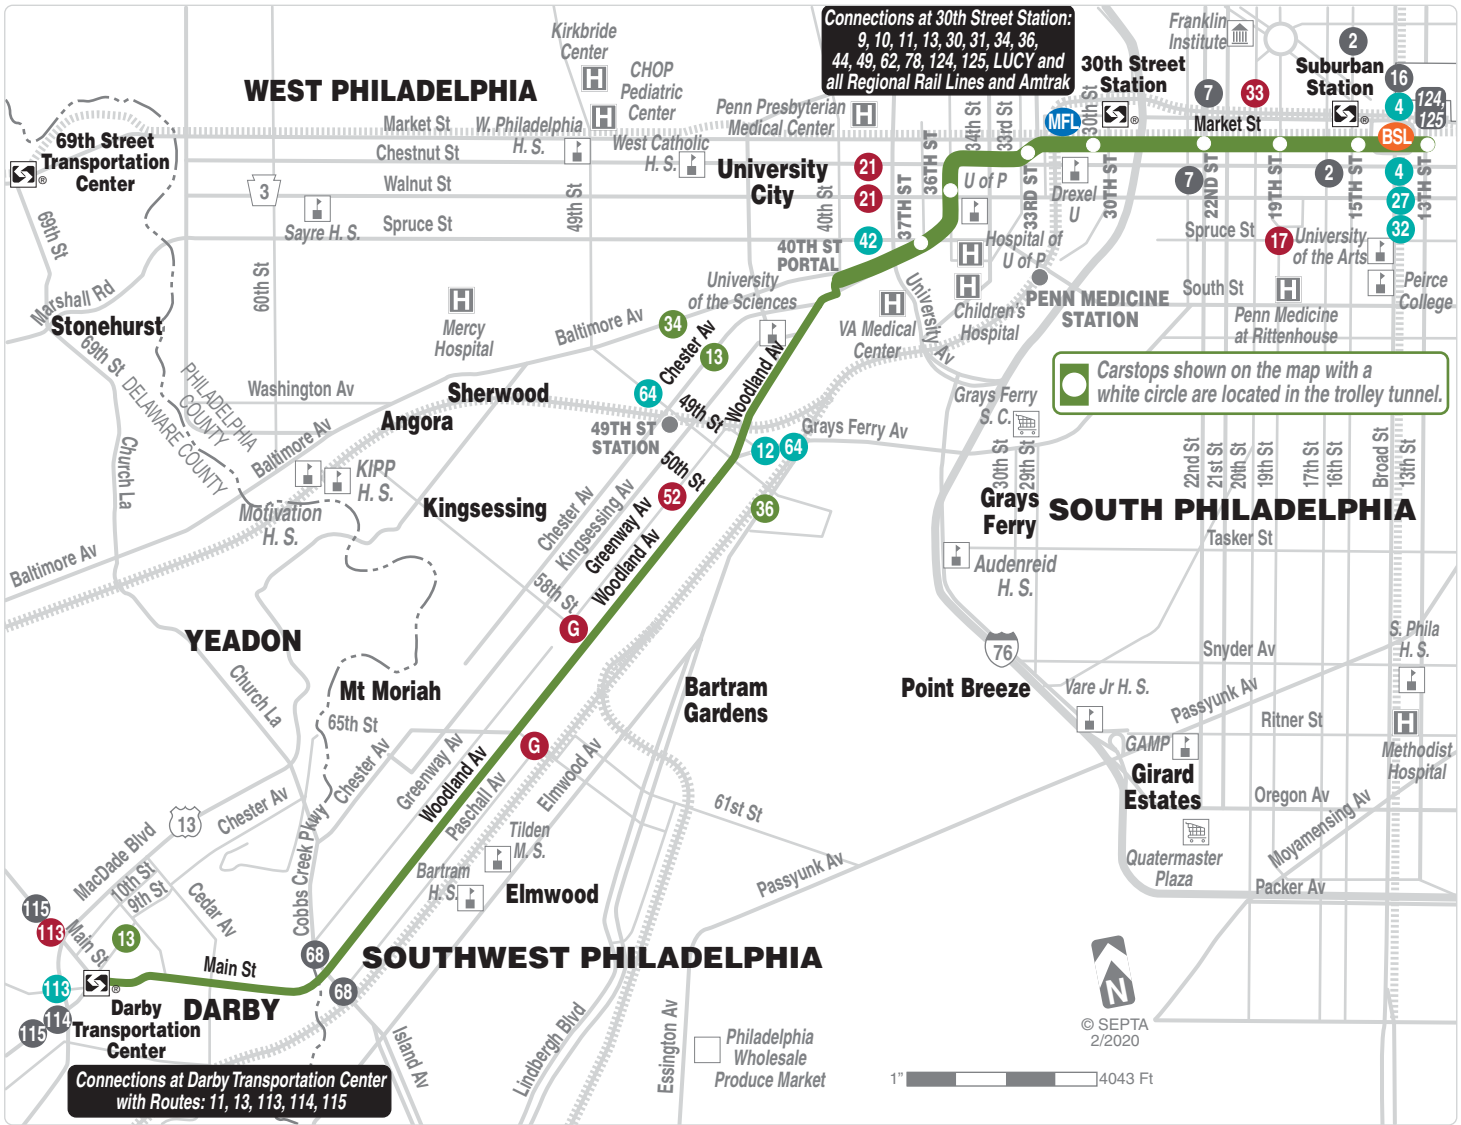

November 15, 2020

11

**13th-Market to
Darby Transportation
Center**

**Serving
Center City
and Southwest
Philadelphia**

Operating

15 | Every 15 Minutes
or less

15 | 15 Hours / Day
6:00 A.M. – 9:00 P.M.

5 | 5 Days / Week
Monday – Friday

C - 13th and Market Sts Station is closed Sunday through Thursday nights 12:30AM - 5:00AM. Please Board/Depart this trip at City Hall (15th St Station).