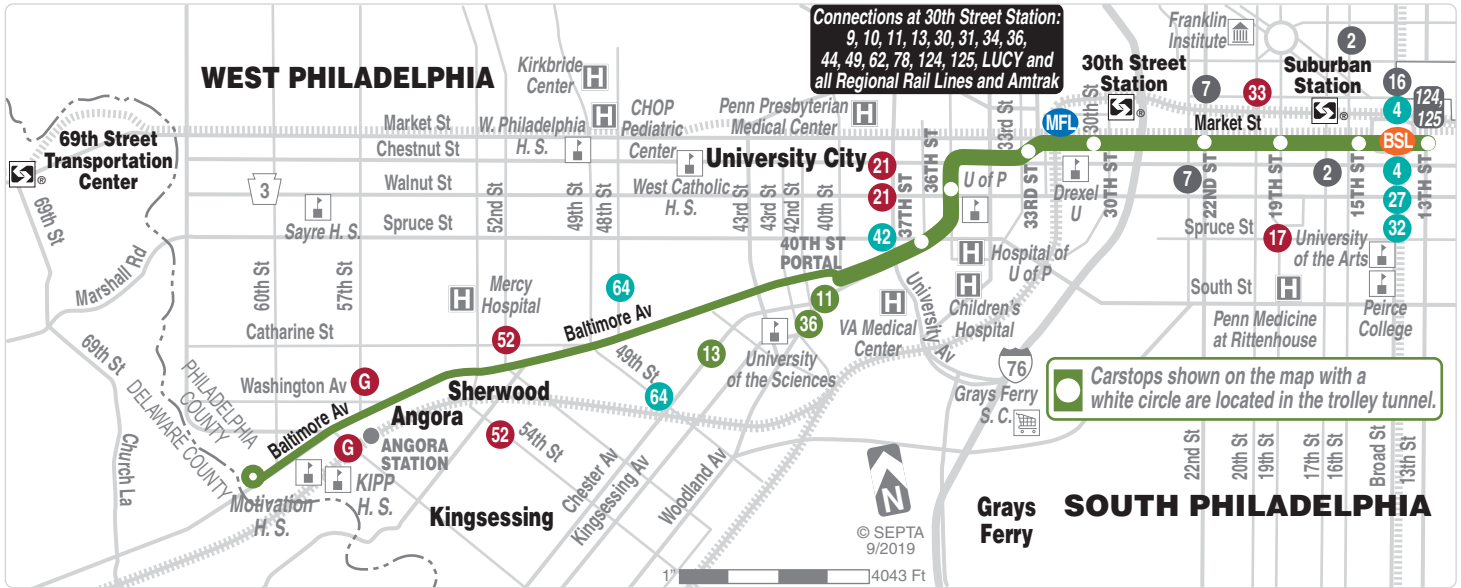

# 34

**13th-Market to  
61st-Baltimore**

**Serving  
Center City  
and Angora**

---

**This Route Runs Weekdays**

---

**15** | Every 15 Minutes  
or less

---

**15** | 15 Hours / Day  
6:00 A.M. – 9:00 P.M.

---

**5** | 5 Days / Week  
Monday – Friday

---

**Connections at 30th Street Station:**  
 9, 10, 11, 13, 30, 31, 34, 36,  
 44, 49, 62, 78, 124, 125, LUCY and  
 all Regional Rail Lines and Amtrak

Carstops shown on the map with a white circle are located in the trolley tunnel.

**WEEKDAY  
SERVICE  
FREQUENCY**

6:00AM  
every  
**15**  
minutes or less

7:20AM  
every  
**5**  
minutes or less

9:20AM  
every  
**10**  
minutes or less

C-13th and Market Sts Station is closed Sunday through Thursday nights 12:30AM - 5:00AM. Please Board/Depart this trip at City Hall (15th St Station).

**Subject To Change**

**TRAVEL TIPS**

- Sunday schedule will be operated on New Year's, Memorial, Independence, Labor, Thanksgiving, and Christmas days.
- Fare payment options: cash, or SEPTA Key Card with Pass or Travel Wallet Funds. Go to [www.septa.org](http://www.septa.org) or [m.septa.org](http://m.septa.org) for schedules & real time information. Try **Schedules to Go** for next 10 scheduled trips (smart phone users) or **SMS Schedules** for next 4 scheduled trips (by text message); See bus/trolley locations on **TransitView**.
- To **SAVE Money on Your Commute** visit [www.thecommuterschoice.com](http://www.thecommuterschoice.com)