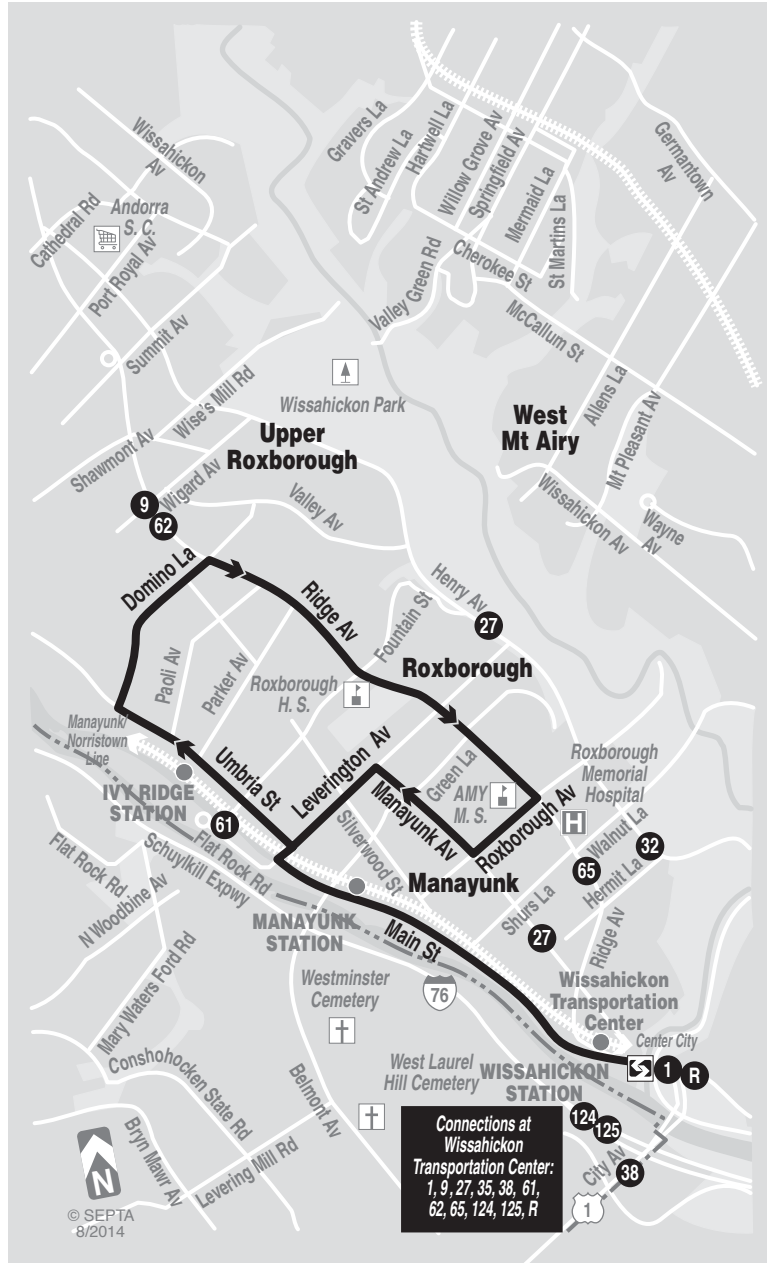

35

Effective September 4, 2016

Manayunk
Roxborough
Loop

Serving Wissahickon Transportation Center

MONDAYS THROUGH FRIDAYS

Manayunk Roxborough Loop

Ridge Av and Domino La (Roxborough)	Ridge and Roxborough Aves (Manayunk)	Wissahickon Transportation Center	Ridge Av and Domino La (Roxborough)
AM SERVICE			
---	---	6:09	6:21
6:30	6:40	6:54	7:06
7:15	7:25	7:39	7:51
8:00	8:10	8:24	8:36
8:45	8:55	9:09	9:21
9:30	9:40	9:54	10:06
10:30	10:40	10:54	11:06
11:15	11:25	11:39	11:51
PM SERVICE			
12:00	12:10	12:24	12:36
12:45	12:55	1:09	1:21
1:30	1:40	1:54	2:06
2:15	2:25	2:39	2:51
3:00	3:10	3:24	3:36
3:45	3:55	4:09	4:21
4:30	4:40	4:54	5:06
5:15	5:25	5:39	5:51
6:00	6:10	6:24	6:36

SATURDAYS AND SUNDAYS

Ridge Av and Domino La (Roxborough)	Ridge and Roxborough Aves (Manayunk)	Wissahickon Transportation Center	Ridge Av and Domino La (Roxborough)
AM SERVICE			
8:00	8:10	8:24	8:36
8:45	8:55	9:09	9:21
9:30	9:40	9:54	10:06
10:30	10:40	10:54	11:06
11:15	11:25	11:39	11:51
PM SERVICE			
12:00	12:10	12:24	12:36
12:45	12:55	1:09	1:21
1:30	1:40	1:54	2:06
2:15	2:25	2:39	2:51
3:00	3:10	3:24	3:36
3:45	3:55	4:09	4:21
4:30	4:40	4:54	5:06
5:15	5:25	5:39	5:51
6:00	6:10	6:24	6:36

Subject To Change

TRAVEL TIPS

- Sunday schedule will be operated on New Year's, Memorial, Independence, Labor, Thanksgiving, and Christmas days.
- Fare payment options: cash, transfers, tokens, passes. Go to www.septa.org or m.septa.org for schedules & real time information. Try **Schedules to Go** for next 10 scheduled trips (smart phone users) or **SMS Schedules** for next 4 scheduled trips (by text message); See bus/trolley locations on **TransitView**.
- To **SAVE** Money on Your Commute visit www.thecommuterschoice.com