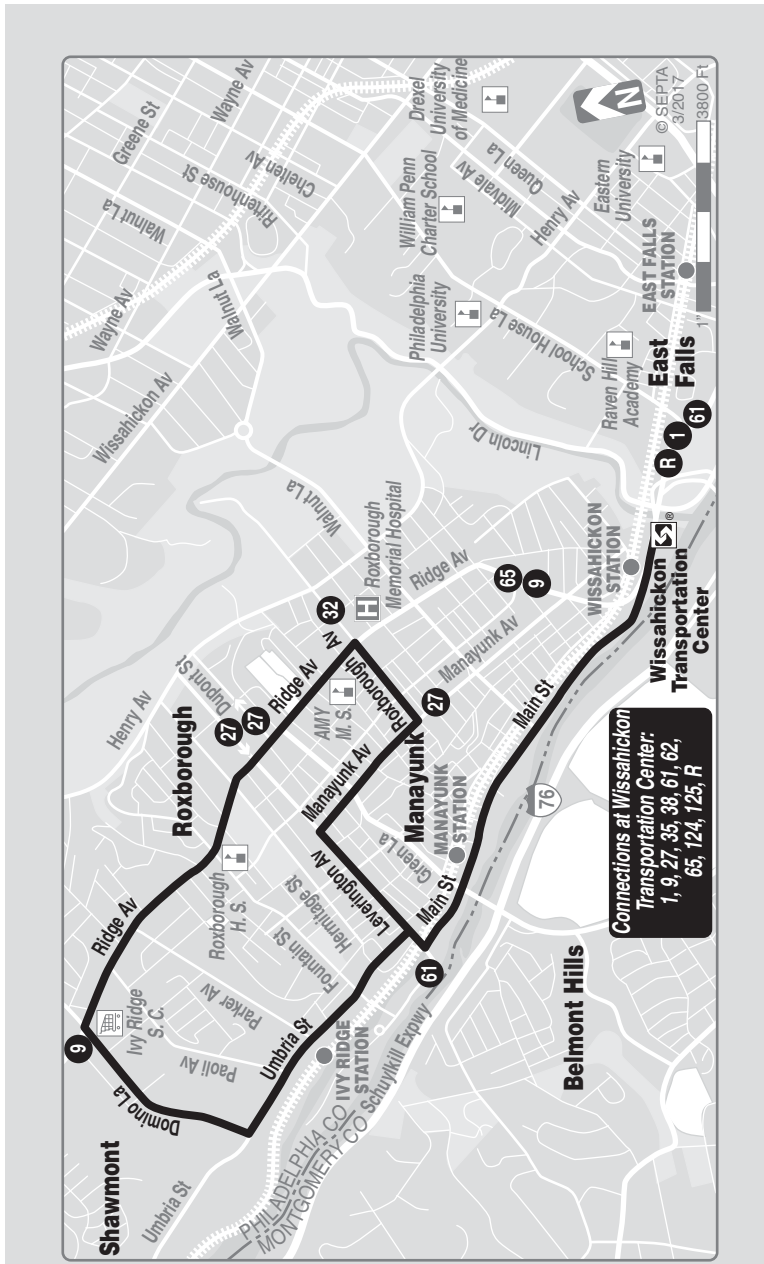

# 35

Effective September 3, 2017

Manayunk  
Roxborough  
Loop

Serving Wissahickon Transportation Center

## MONDAYS THROUGH FRIDAYS

### Manayunk Roxborough Loop

Ridge Av and Domino La (Roxborough)	Ridge and Roxborough Aves (Manayunk)	Wissahickon Transportation Center	Ridge Av and Domino La (Roxborough)
<b>AM SERVICE</b>			
---	---	6:09	6:21
6:30	6:40	6:54	7:06
7:15	7:25	7:39	7:51
8:00	8:10	8:24	8:36
8:45	8:55	9:09	9:21
9:30	9:40	9:54	10:06
10:30	10:40	10:54	11:06
11:15	11:25	11:39	11:51
<b>PM SERVICE</b>			
12:00	12:10	12:24	12:36
12:45	12:55	1:09	1:21
1:30	1:40	1:54	2:06
2:15	2:25	2:39	2:51
3:00	3:10	3:24	3:36
3:45	3:55	4:09	4:21
4:30	4:40	4:54	5:06
5:15	5:25	5:39	5:51
6:00	6:10	6:24	6:36

Subject To Change

**Connections at Wissahickon Transportation Center:**  
 1, 9, 27, 35, 38, 61, 62, 65, 124, 125, R

**TRAVEL TIPS**

- Sunday schedule will be operated on New Year's, Memorial, Independence, Labor, Thanksgiving, and Christmas days.
- Fare payment options: cash, transfers, tokens, passes. Go to [www.septa.org](http://www.septa.org) or [m.septa.org](http://m.septa.org) for schedules & real time information. Try **Schedules to Go** for next 10 scheduled trips (smart phone users) or **SMS Schedules** for next 4 scheduled trips (by text message); See bus/trolley locations on **TransitView**.
- To **SAVE** Money on Your Commute visit [www.thecommuterschoice.com](http://www.thecommuterschoice.com)