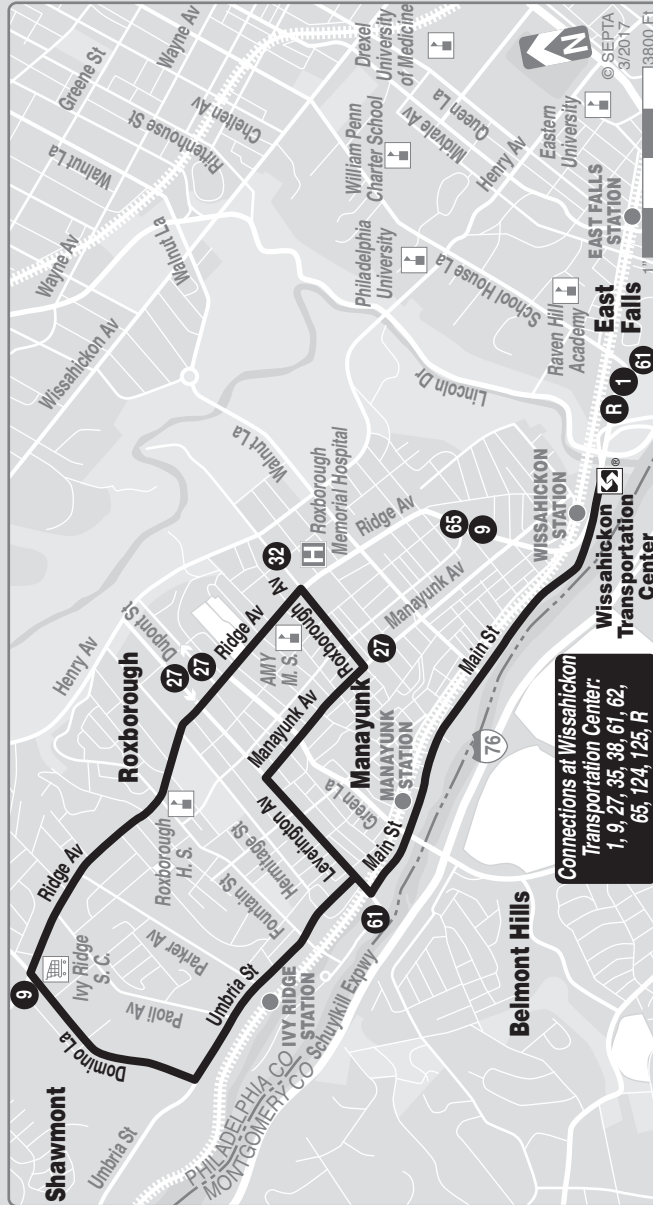

# 35

Effective August 26, 2018

Manayunk  
Roxborough  
Loop

Serving Wissahickon Transportation Center

## MONDAYS THROUGH FRIDAYS

### Manayunk Roxborough Loop

Ridge Av and Domino La (Roxborough)	Ridge and Roxborough Aves (Manayunk)	Wissahickon Transportation Center	Ridge Av and Domino La (Roxborough)
<b>AM SERVICE</b>			
--	--	6:09	6:21
6:30	6:40	6:54	7:06
7:15	7:25	7:39	7:51
8:00	8:10	8:24	8:36
8:45	8:55	9:09	9:21
9:30	9:40	9:54	10:06
10:30	10:40	10:54	11:06
11:15	11:25	11:39	11:51
<b>PM SERVICE</b>			
12:00	12:10	12:24	12:36
12:45	12:55	1:09	1:21
1:30	1:40	1:54	2:06
2:15	2:25	2:39	2:51
3:00	3:10	3:24	3:36
3:45	3:55	4:09	4:21
4:30	4:40	4:54	5:06
5:15	5:25	5:39	5:51
6:00	6:10	6:24	6:36

Subject To Change

**Connections at Wissahickon Transportation Center:**  
 1, 9, 27, 35, 38, 61, 62, 65, 124, 125, R

**TRAVEL TIPS**

- Sunday schedule will be operated on New Year's, Memorial, Independence, Labor, Thanksgiving, and Christmas days.
- Fare payment options: cash, transfers, tokens, passes. Go to [www.septa.org](http://www.septa.org) or [m.septa.org](http://m.septa.org) for schedules & real time information. Try **Schedules to Go** for next 10 scheduled trips (smart phone users) or **SMS Schedules** for next 4 scheduled trips (by text message); See bus/trolley locations on **TransitView**.
- To **SAVE** Money on Your Commute visit [www.thecommuterschoice.com](http://www.thecommuterschoice.com)