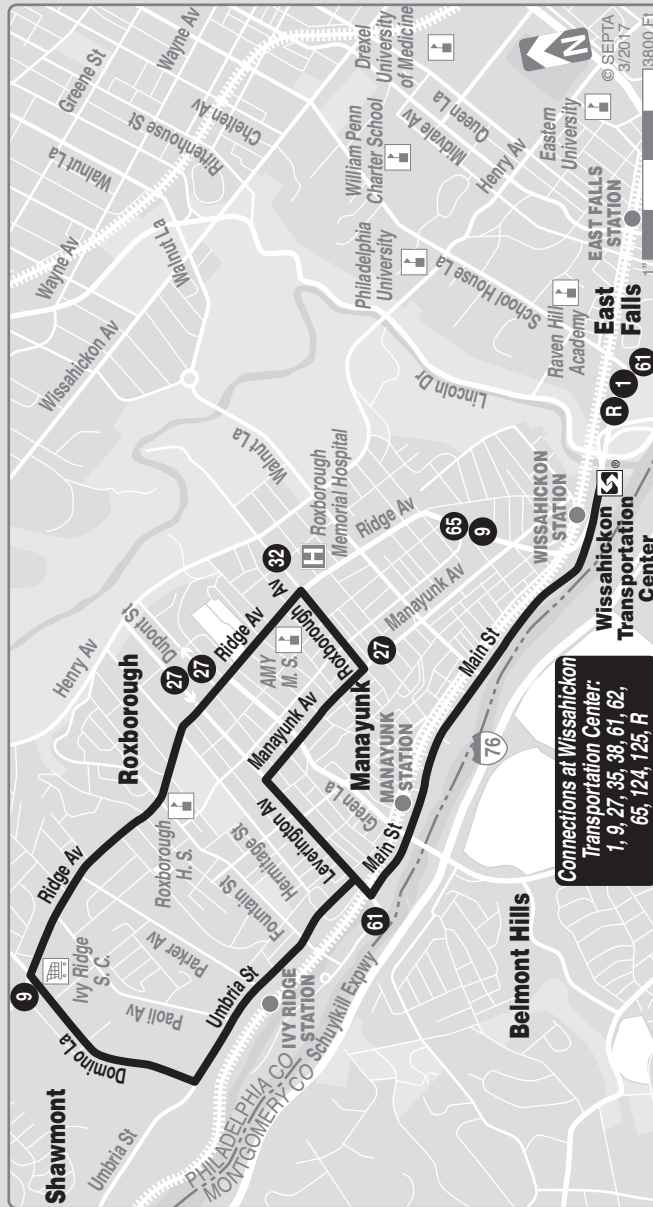

35

Effective September 3, 2017

Manayunk
Roxborough
Loop

Serving Wissahickon Transportation Center

MONDAYS THROUGH FRIDAYS

Manayunk Roxborough Loop

Ridge Av and Domino La (Roxborough)	Ridge and Roxborough Aves (Manayunk)	Wissahickon Transportation Center	Ridge Av and Domino La (Roxborough)
AM SERVICE			
---	---	6:09	6:21
6:30	6:40	6:54	7:06
7:15	7:25	7:39	7:51
8:00	8:10	8:24	8:36
8:45	8:55	9:09	9:21
9:30	9:40	9:54	10:06
10:30	10:40	10:54	11:06
11:15	11:25	11:39	11:51
PM SERVICE			
12:00	12:10	12:24	12:36
12:45	12:55	1:09	1:21
1:30	1:40	1:54	2:06
2:15	2:25	2:39	2:51
3:00	3:10	3:24	3:36
3:45	3:55	4:09	4:21
4:30	4:40	4:54	5:06
5:15	5:25	5:39	5:51
6:00	6:10	6:24	6:36

SATURDAYS AND SUNDAYS

AM SERVICE			
8:00	8:10	8:24	8:36
8:45	8:55	9:09	9:21
9:30	9:40	9:54	10:06
10:30	10:40	10:54	11:06
11:15	11:25	11:39	11:51
PM SERVICE			
12:00	12:10	12:24	12:36
12:45	12:55	1:09	1:21
1:30	1:40	1:54	2:06
2:15	2:25	2:39	2:51
3:00	3:10	3:24	3:36
3:45	3:55	4:09	4:21
4:30	4:40	4:54	5:06
5:15	5:25	5:39	5:51
6:00	6:10	6:24	6:36

Subject To Change

Connections at Wissahickon Transportation Center:
 1, 9, 27, 35, 38, 61, 62, 65, 124, 125, R

TRAVEL TIPS

- Sunday schedule will be operated on New Year's, Memorial, Independence, Labor, Thanksgiving, and Christmas days.
- Fare payment options: cash, transfers, tokens, passes. Go to www.septa.org or m.septa.org for schedules & real time information. Try **Schedules to Go** for next 10 scheduled trips (smart phone users) or **SMS Schedules** for next 4 scheduled trips (by text message); See bus/trolley locations on **TransitView**.
- To **SAVE** Money on Your Commute visit www.thecommuterschoice.com