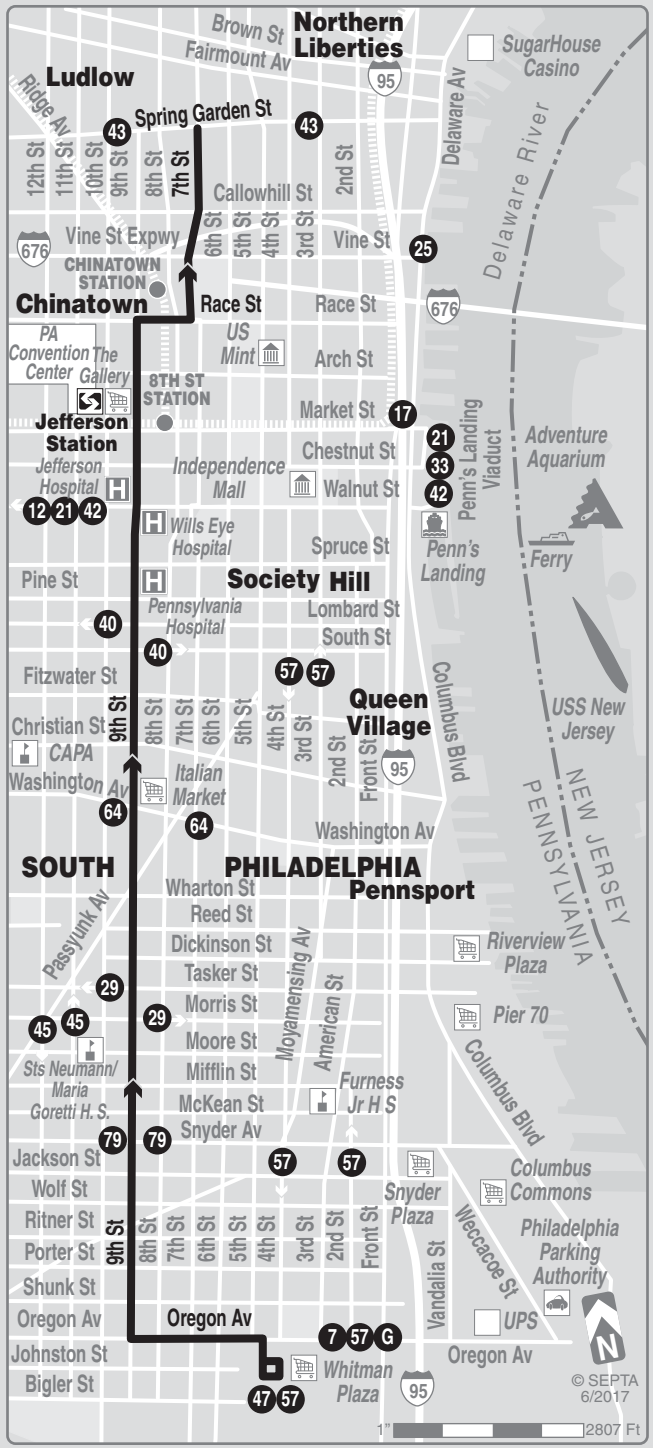

MONDAYS THROUGH FRIDAYS			
To 7th & Spring Garden Streets			
Whitman Plaza	9th St and Washington Av	9th and Market Sts	7th and Spring Garden Sts
AM SERVICE			
8.34	8.49	9.00	9.06
8.54	9.09	9.19	9.25
9.15	9.28	9.39	9.45
9.35	9.49	9.59	10.05
10.06	10.20	10.30	10.35
10.26	10.40	10.50	10.55
10.46	11.00	11.11	11.16
11.06	11.20	11.31	11.36
11.26	11.40	11.51	11.56
11.46	12.00	12.11	12.16
PM SERVICE			
12.06	12.20	12.31	12.36
12.26	12.40	12.51	12.56
12.46	1.00	1.11	1.16
1.06	1.20	1.31	1.36
1.26	1.40	1.51	1.56
1.46	2.00	2.11	2.17
2.06	2.20	2.31	2.37
2.26	2.40	2.51	2.57
2.46	3.00	3.10	3.16
3.06	3.21	3.31	3.37
3.27	3.42	3.52	3.58
3.47	4.02	4.12	4.18
4.08	4.22	4.32	4.38
4.28	4.42	4.52	4.58

Subject To Change
For service to South Philadelphia
Please refer to the Route 47 passenger
timetable.

SATURDAYS			
To 7th & Spring Garden Streets			
Whitman Plaza	9th St and Washington Av	9th and Market Sts	7th and Spring Garden Sts
AM SERVICE			
8.46	9.00	9.11	9.17
A9.11	9.21	9.32	9.38
A9.37	9.47	9.58	10.04
10.03	10.17	10.28	10.34
10.33	10.47	10.58	11.04
11.03	11.17	11.28	11.34
11.33	11.47	11.58	12.04
PM SERVICE			
12.03	12.17	12.28	12.34
12.33	12.47	12.58	1.04
1.03	1.17	1.28	1.34
1.33	1.47	1.58	2.04
2.03	2.17	2.27	2.33
2.33	2.47	2.57	3.03
3.03	3.17	3.27	3.33
3.33	3.47	3.57	4.03
4.03	4.17	4.26	4.32
4.33	4.47	4.56	5.02
5.03	5.17	5.26	5.32
SUNDAYS			
AM SERVICE			
A9.45	9.54	10.02	10.08
10.20	10.34	10.42	10.48
11.00	11.14	11.22	11.28
11.35	11.49	11.57	12.03
PM SERVICE			
12.05	12.19	12.27	12.33
12.40	12.54	1.02	1.08
1.15	1.29	1.37	1.43
1.50	2.04	2.12	2.18
A- Time shown 9th St & Oregon Av			

Subject To Change

TRAVEL TIPS
• Sunday schedule will be operated on New Year's, Memorial, Independence, Labor, Thanksgiving and Christmas days.   • Fare payment options: cash, transfers, tokens, passes. Go to www.septa.org or m.septa.org for schedules & real time information. Try Schedules to Go for next 10 scheduled trips (smart phone users) or SMS Schedules for next 4 scheduled trips (by text message); See bus/trolley locations on TransitView.   • To SAVE Money on Your Commute visit www.thecommuterschoice.com