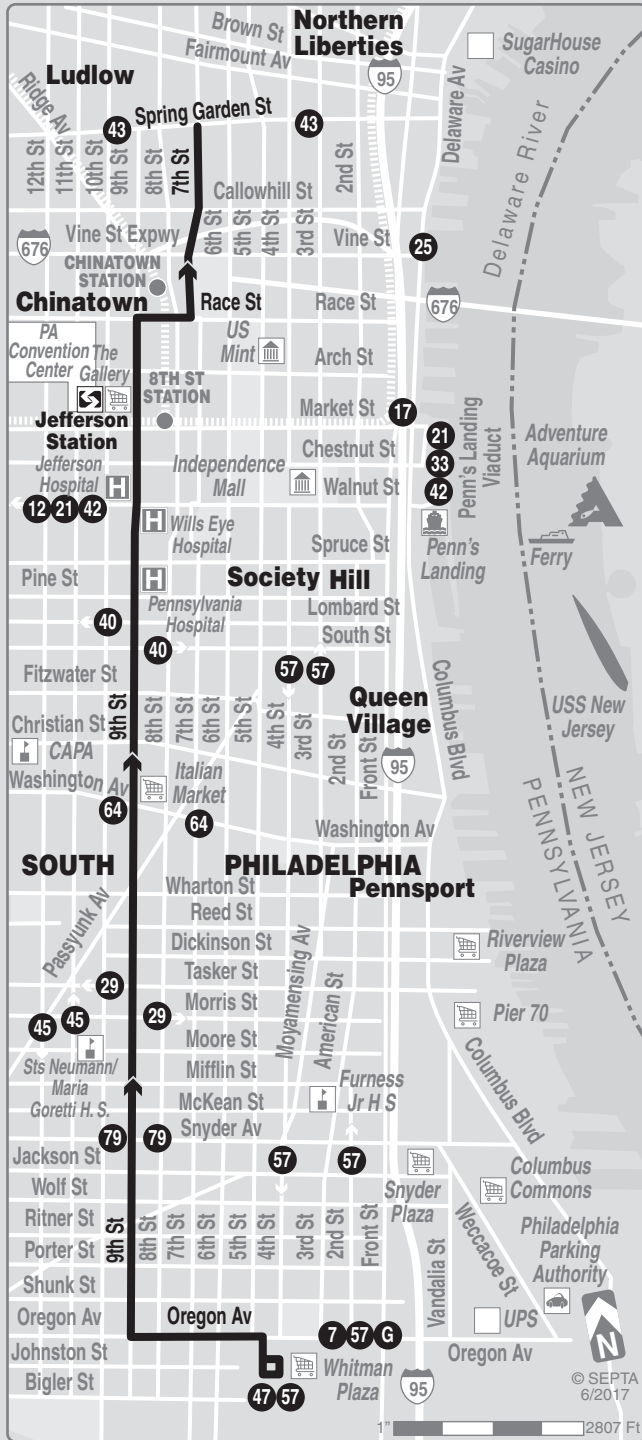

<b>MONDAYS THROUGH FRIDAYS</b>			
<b>To 7th &amp; Spring Garden Streets</b>			
<b>Whitman Plaza</b>	<b>9th St and Washington Av</b>	<b>9th and Market Sts</b>	<b>7th and Spring Garden Sts</b>
<b>AM SERVICE</b>			
8.34	8.48	8.58	9.04
8.54	9.08	9.18	9.24
9.15	9.29	9.39	9.45
9.35	9.49	9.59	10.05
10.06	10.20	10.31	10.38
10.26	10.40	10.51	10.58
10.46	11.00	11.11	11.18
11.06	11.20	11.31	11.38
11.26	11.40	11.51	11.58
11.46	12.00	12.11	12.18
<b>PM SERVICE</b>			
12.06	12.20	12.31	12.38
12.26	12.40	12.51	12.58
12.46	1.00	1.11	1.18
1.06	1.20	1.31	1.38
1.26	1.40	1.51	1.58
1.46	2.00	2.11	2.18
2.06	2.20	2.31	2.38
2.26	2.40	2.51	2.58
2.46	3.00	3.11	3.18
3.06	3.21	3.32	3.39
3.27	3.42	3.53	4.00
3.47	4.02	4.12	4.18
4.08	4.22	4.32	4.38
4.28	4.42	4.52	4.58

**Subject To Change**  
**For service to South Philadelphia**  
**Please refer to the Route 47 passenger**  
**timetable.**

<b>SATURDAYS</b>			
<b>To 7th &amp; Spring Garden Streets</b>			
<b>Whitman Plaza</b>	<b>9th St and Washington Av</b>	<b>9th and Market Sts</b>	<b>7th and Spring Garden Sts</b>
<b>AM SERVICE</b>			
8.46	9.00	9.11	9.18
<b>A9.11</b>	9.21	9.32	9.39
<b>A9.37</b>	9.47	9.58	10.05
10.03	10.17	10.29	10.36
10.33	10.47	10.59	11.06
11.02	11.17	11.29	11.36
11.32	11.47	11.59	12.06
<b>PM SERVICE</b>			
12.01	12.17	12.29	12.37
12.31	12.47	12.59	1.07
1.01	1.17	1.28	1.36
1.31	1.47	1.58	2.06
2.01	2.17	2.27	2.35
2.31	2.47	2.57	3.05
3.02	3.17	3.27	3.34
3.32	3.47	3.57	4.04
4.03	4.17	4.26	4.33
4.33	4.47	4.56	5.03
5.03	5.17	5.26	5.33
<b>SUNDAYS</b>			
<b>AM SERVICE</b>			
<b>A9.45</b>	9.54	10.04	10.10
10.18	10.32	10.42	10.49
10.53	11.07	11.17	11.24
11.28	11.42	11.52	11.59
<b>PM SERVICE</b>			
12.04	12.18	12.28	12.35
12.40	12.54	1.05	1.12
1.15	1.29	1.40	1.47
1.51	2.05	2.16	2.23
A- Time shown 9th St & Oregon Av			