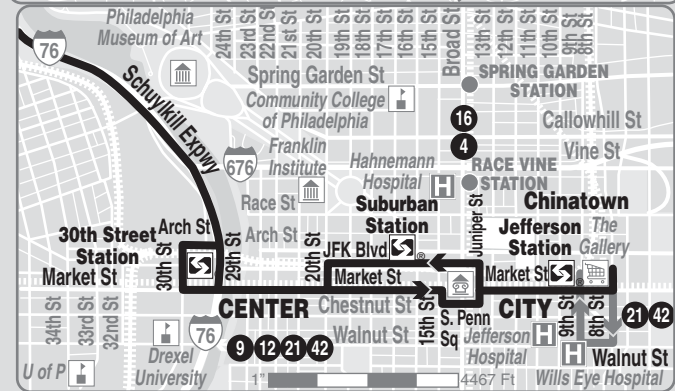

Customer Service.....215-580-7800
TDD/TTY (HEARING IMPAIRED ONLY).....215-580-7853
Or check the Internet.....www.septa.org