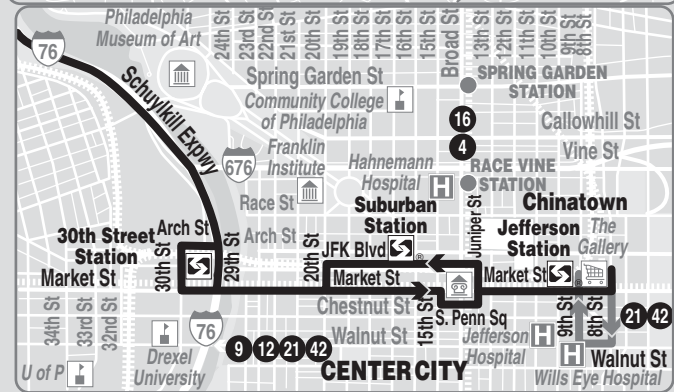

62

Effective September 6, 2016

9th-Market
to Andorra

Serving Center City, Manayunk, Roxborough

MONDAYS THROUGH FRIDAYS

To 9th-Market

Wissahickon Av and Cathedral Rd (Andorra)	Ridge and Summit Aves (Upper Roxborough)	Ridge Av and Domino La	Domino La and Umbria St (Roxborough)	Wissahickon Transportation Center	9th and Market Sts (The Gallery)
AM SERVICE					
6.04	6.09	6.13	6.15	6.25	6.55
6.23	6.28	6.32	6.34	6.45	7.17
6.45	6.50	6.54	6.56	7.07	7.41
7.15	7.20	7.24	7.26	7.39	8.14
7.45	7.50	7.54	7.56	8.09	8.44

AM EXPRESS SERVICE-- These trips operate in Local Service to Wissahickon Transportation Center then non-stop via Schuylkill Expressway to 30th & Market Sts, then local service to 9th and Market Sts.

To Andorra

8th and Market Sts	Wissahickon Transportation Center	Domino La and Umbria St (Roxborough)	Ridge Av and Domino La	Ridge and Summit Aves (Upper Roxborough)	Wissahickon Av and Cathedral Rd (Andorra)
PM SERVICE					
3.46	4.24	4.35	4.38	4.42	4.49
4.15	4.55	5.06	5.09	5.13	5.19
4.45	5.25	5.37	5.40	5.44	5.50
5.11	5.49	6.01	6.03	6.06	6.11
5.43	6.21	6.32	6.34	6.37	6.42

PM EXPRESS SERVICE - These Trips operate in Local Service to 29th St then non-stop via Schuylkill Expressway to Wissahickon Transportation Center, then local service to Wissahickon Av & Cathedral Rd (Andorra).

Subject To Change

TRAVEL TIPS

- Route 62 does not operate on Saturdays and Sundays or on New Year's, Memorial, Independence, Labor, Thanksgiving, and Christmas days.
- Fare payment options: cash, transfers, tokens, passes. Go to www.septa.org or m.septa.org for schedules & real time information. Try **Schedules to Go** for next 10 scheduled trips (smart phone users) or **SMS Schedules** for next 4 scheduled trips (by text message); See bus/trolley locations on **TransitView**.
- To SAVE Money on Your Commute visit www.thecommuterschoice.com

Customer Service.....215-580-7800
TDD/TTY (HEARING IMPAIRED ONLY).....215-580-7853
Or check the Internet.....www.septa.org