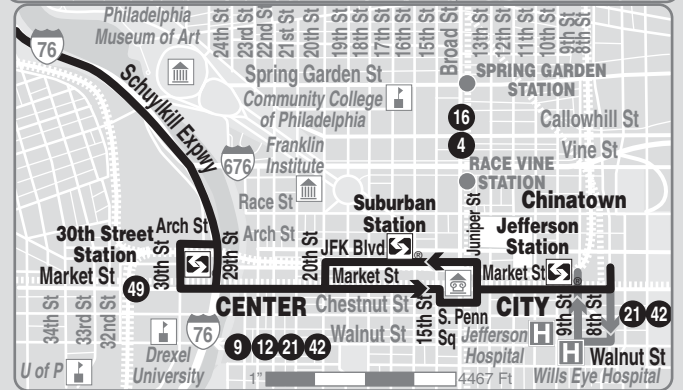

AM EXPRESS SERVICE— These trips operate in Local Service to Wissahickon Transportation Center then non-stop via Schuylkill Expressway to 30th & Market Sts, then local service to 9th and Market Sts.

To Andorra

8th and Market Sts	Wissahickon Transportation Center	Domino La and Umbria St (Roxborough)	Ridge and Summit Ays (Upper Roxborough)	Wissahickon Av and Cathedral Rd (Andorra)
PM SERVICE				
3:46	4:24	4:34	4:40	4:47
4:15	4:59	5:09	5:14	5:21
4:45	5:23	5:34	5:39	5:46
5:11	5:49	6:01	6:06	6:12
5:43	6:21	6:31	6:36	6:42

PM EXPRESS SERVICE - These Trips operate in Local Service to 29th St then non-stop via Schuylkill Expressway to Wissahickon Transportation Center, then local service to Wissahickon Av & Cathedral Rd (Andorra).

Subject To Change

TRAVEL TIPS

- Route 62 does not operate on Saturdays and Sundays or on New Year's, Memorial, Independence, Labor, Thanksgiving, and Christmas days.
- Fare payment options: cash, or SEPTA Key Card with Pass or Travel Wallet Funds. Go to www.septa.org or m.septa.org for schedules & real time information. Try **Schedules to Go** for next 10 scheduled trips (smart phone users) or **SMS Schedules** for next 4 scheduled trips (by text message); See bus/trolley locations on **TransitView**.
- To **SAVE** Money on Your Commute visit www.thecommuterschoice.com

Customer Service.....215-580-7800
TDD/TTY (HEARING IMPAIRED ONLY).....215-580-7853
Or check the Internet.....www.septa.org