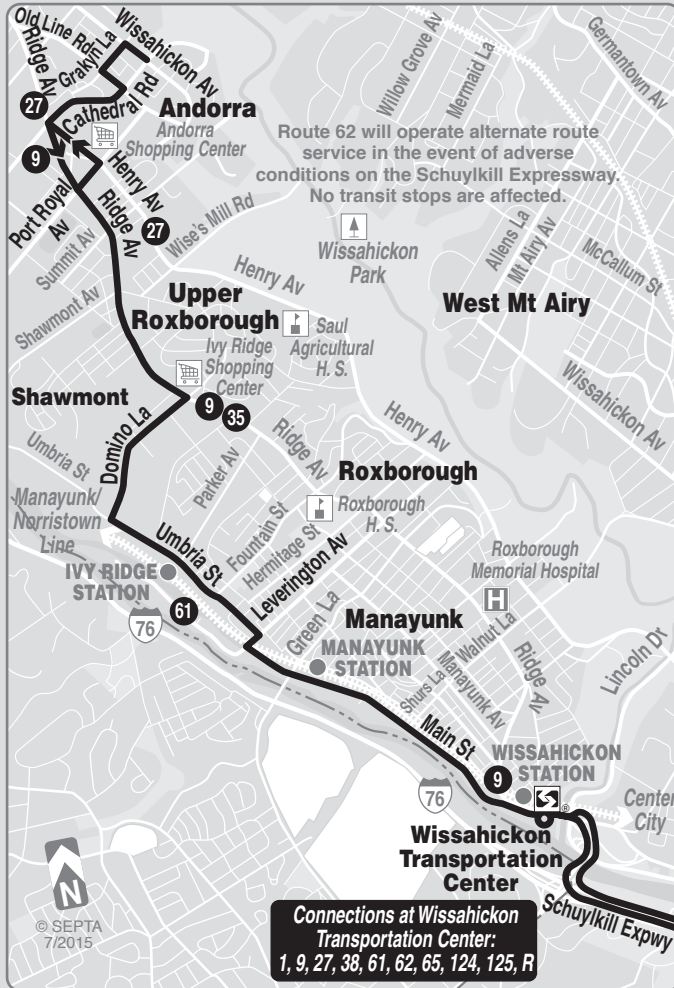

62

Effective September 6, 2016

9th-Market
to Andorra

Serving Center City, Manayunk, Roxborough

MONDAYS THROUGH FRIDAYS

To 9th-Market

Wissahickon Av and Cathedral Rd (Andorra)	Ridge and Summit Aves (Upper Roxborough)	Ridge Av and Domino La	Domino La and Umbria St (Roxborough)	Wissahickon Transportation Center	9th and Market Sts (The Gallery)
AM SERVICE					
6.04	6.09	6.13	6.15	6.25	6.55
6.23	6.28	6.32	6.34	6.45	7.17
6.45	6.50	6.54	6.56	7.07	7.41
7.15	7.20	7.24	7.26	7.39	8.14
7.45	7.50	7.54	7.56	8.09	8.44

AM EXPRESS SERVICE-- These trips operate in Local Service to Wissahickon Transportation Center then non-stop via Schuylkill Expressway to 30th & Market Sts, then local service to 9th and Market Sts.

To Andorra

8th and Market Sts	Wissahickon Transportation Center	Domino La and Umbria St (Roxborough)	Ridge Av and Domino La	Ridge and Summit Aves (Upper Roxborough)	Wissahickon Av and Cathedral Rd (Andorra)
PM SERVICE					
3.46	4.24	4.35	4.38	4.42	4.49
4.15	4.55	5.06	5.09	5.13	5.19
4.45	5.25	5.37	5.40	5.44	5.50
5.11	5.49	6.01	6.03	6.06	6.11
5.43	6.21	6.32	6.34	6.37	6.42

PM EXPRESS SERVICE - These Trips operate in Local Service to 29th St then non-stop via Schuylkill Expressway to Wissahickon Transportation Center, then local service to Wissahickon Av & Cathedral Rd (Andorra).

Subject To Change

TRAVEL TIPS

- Route 62 does not operate on Saturdays and Sundays or on New Year's, Memorial, Independence, Labor, Thanksgiving, and Christmas days.
- Fare payment options: cash, transfers, tokens, passes. Go to www.septa.org or m.septa.org for schedules & real time information. Try **Schedules to Go** for next 10 scheduled trips (smart phone users) or **SMS Schedules** for next 4 scheduled trips (by text message); See bus/trolley locations on **TransitView**.
- To SAVE Money on Your Commute visit www.thecommuterschoice.com

Customer Service.....215-580-7800
TDD/TTY (HEARING IMPAIRED ONLY).....215-580-7853
Or check the Internet.....www.septa.org