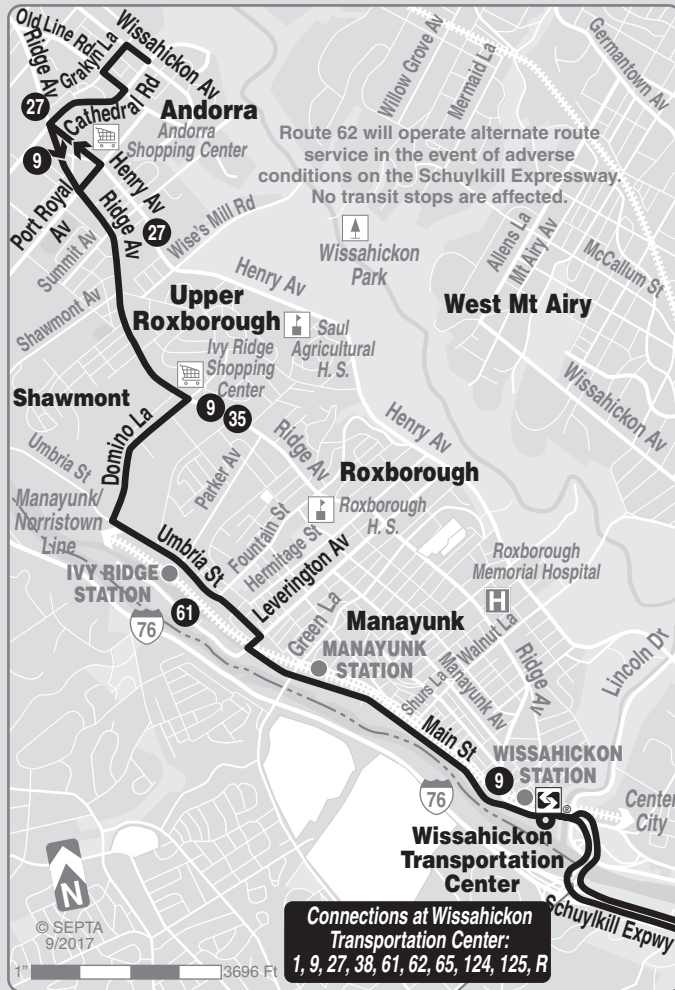

Customer Service.....215-580-7800
TDD/TTY (HEARING IMPAIRED ONLY).....215-580-7853
Or check the Internet.....www.septa.org