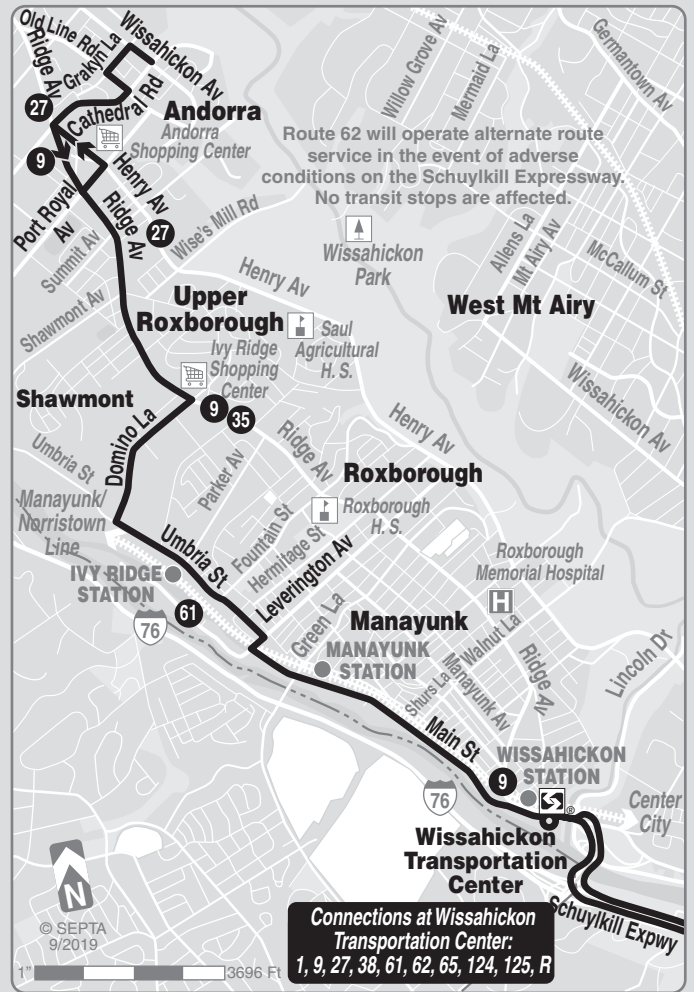

AM EXPRESS SERVICE— These trips operate in Local Service to Wissahickon Transportation Center then non-stop via Schuylkill Expressway to 30th & Market Sts, then local service to 9th and Market Sts.

To Andorra

8th and Market Sts	Wissahickon Transportation Center	Domino La and Umbria St (Roxborough)	Ridge and Summit Ays (Upper Roxborough)	Wissahickon Av and Cathedral Rd (Andorra)
PM SERVICE				
3:46	4:24	4:34	4:40	4:47
4:15	4:59	5:09	5:14	5:21
4:45	5:23	5:34	5:39	5:46
5:11	5:49	6:01	6:06	6:12
5:43	6:21	6:31	6:36	6:42

PM EXPRESS SERVICE - These Trips operate in Local Service to 29th St then non-stop via Schuylkill Expressway to Wissahickon Transportation Center, then local service to Wissahickon Av & Cathedral Rd (Andorra).

Subject To Change

TRAVEL TIPS

- Route 62 does not operate on Saturdays and Sundays or on New Year's, Memorial, Independence, Labor, Thanksgiving, and Christmas days.
- Fare payment options: cash, or SEPTA Key Card with Pass or Travel Wallet Funds. Go to www.septa.org or m.septa.org for schedules & real time information. Try **Schedules to Go** for next 10 scheduled trips (smart phone users) or **SMS Schedules** for next 4 scheduled trips (by text message); See bus/trolley locations on **TransitView**.
- To **SAVE** Money on Your Commute visit www.thecommuterschoice.com

Customer Service.....215-580-7800
TDD/TTY (HEARING IMPAIRED ONLY).....215-580-7853
Or check the Internet.....www.septa.org