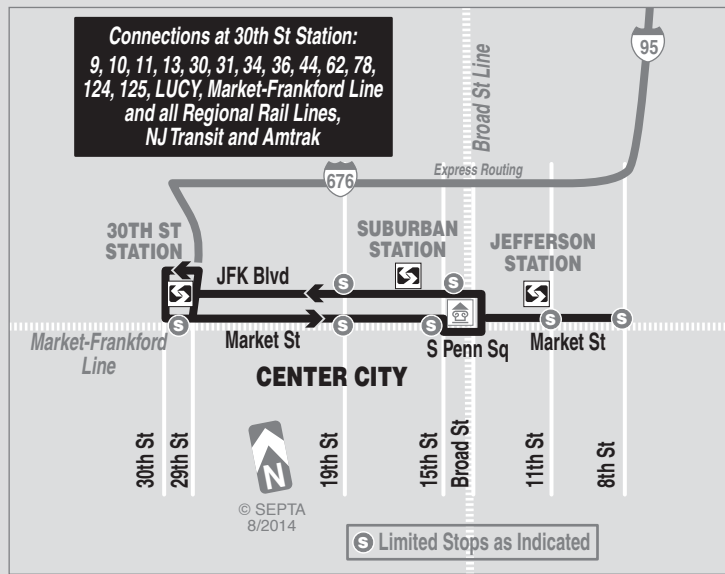

78

Effective September 6, 2016

Express
Cornwells Heights
to Center City

MONDAYS THROUGH FRIDAYS

To Center City

Cornwells Heights Station	30th and Market Sts	15th and Market Sts	8th and Market Sts
AM SERVICE			
5:20	5:45	5:50	5:55
5:23	5:48	5:53	5:58
5:25	5:50	5:55	6:00

To Cornwells Heights Station

8th and Market Sts	15th St and JFK Blvd	30th and Market Sts	Cornwells Heights Station
AFTER MIDNIGHT SERVICE			
12:39	12:43	12:47	1:12
1:39	1:43	1:47	2:12

Subject To Change

TRAVEL TIPS

- Route 78 does not operate on Saturdays, Sundays, New Year's, Memorial, Independence, Labor, Thanksgiving and Christmas days.
- To **SAVE** Money on Your Commute visit www.thecommuterschoice.com
- Center City stops are discharge only on trips from Cornwells Heights to Center City and pick-up only on buses from Center City to Cornwells Heights. No local passengers will be carried between Center City stops.

Connections at 30th St Station:
 9, 10, 11, 13, 30, 31, 34, 36, 44, 62, 78,
 124, 125, LUCY, Market-Frankford Line
 and all Regional Rail Lines,
 NJ Transit and Amtrak

Customer Service.....215-580-7800
 TDD/TTY (HEARING IMPAIRED ONLY).....215-580-7853
 Or check the Internet.....www.septa.org