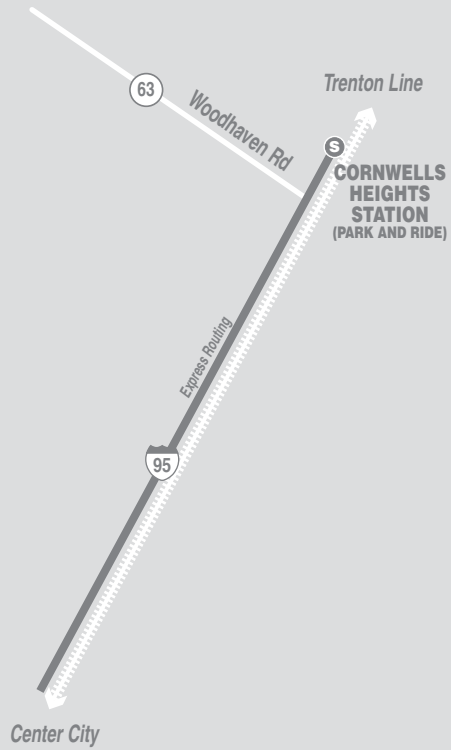

78

Effective September 6, 2016

Express
Cornwells Heights
to Center City

MONDAYS THROUGH FRIDAYS

To Center City

Cornwells Heights Station	30th and Market Sts	15th and Market Sts	8th and Market Sts
AM SERVICE			
5:20	5:45	5:50	5:55
5:23	5:48	5:53	5:58
5:25	5:50	5:55	6:00

To Cornwells Heights Station

8th and Market Sts	15th St and JFK Blvd	30th and Market Sts	Cornwells Heights Station
AFTER MIDNIGHT SERVICE			
12:39	12:43	12:47	1:12
1:39	1:43	1:47	2:12

Subject To Change

TRAVEL TIPS

- Route 78 does not operate on Saturdays, Sundays, New Year's, Memorial, Independence, Labor, Thanksgiving and Christmas days.
- To **SAVE** Money on Your Commute visit www.thecommuterschoice.com
- Center City stops are discharge only on trips from Cornwells Heights to Center City and pick-up only on buses from Center City to Cornwells Heights. No local passengers will be carried between Center City stops.

Connections at 30th St Station:
 9, 10, 11, 13, 30, 31, 34, 36, 44, 62, 78,
 124, 125, LUCY, Market-Frankford Line
 and all Regional Rail Lines,
 NJ Transit and Amtrak

Customer Service.....215-580-7800
 TDD/TTY (HEARING IMPAIRED ONLY).....215-580-7853
 Or check the Internet.....www.septa.org