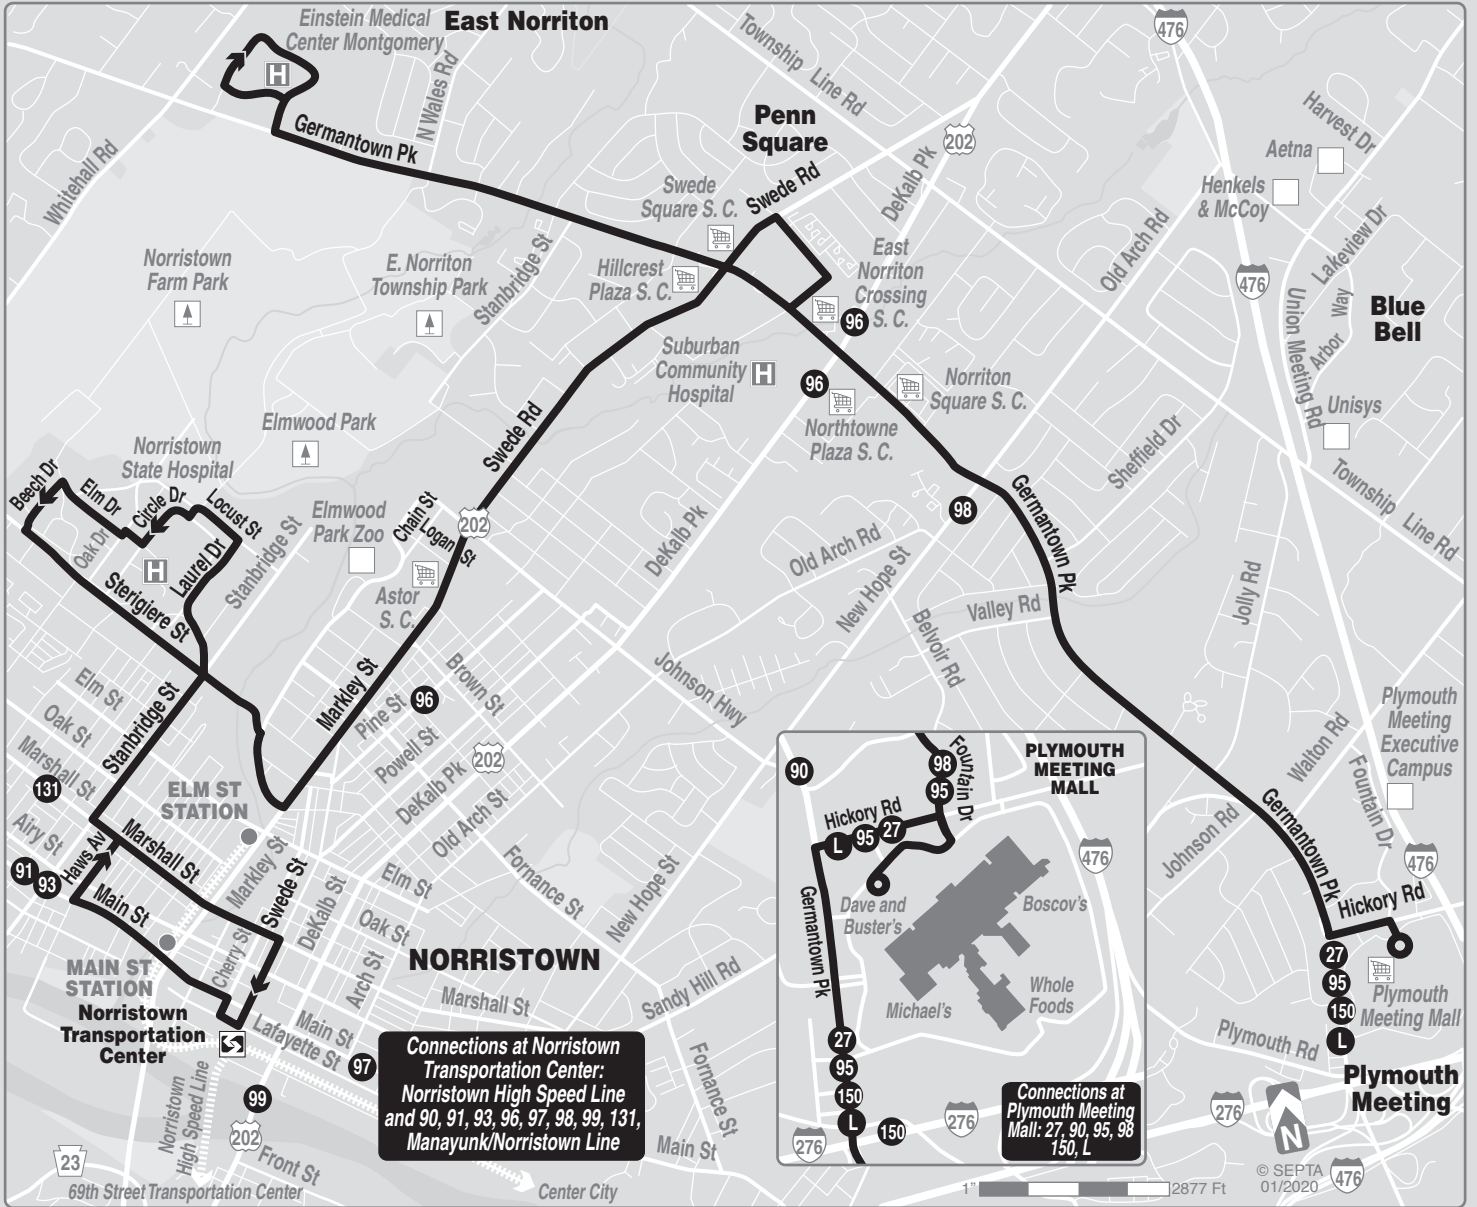

**Connections at Norristown Transportation Center:**  
 Norristown High Speed Line and 90, 91, 93, 96, 97, 98, 99, 131, Manayunk/Norristown Line

**Connections at Plymouth Meeting Mall:** 27, 90, 95, 98, 150, L

S - Time shown Sterigere & Stanbridge Sts

Subject To Change

### TRAVEL TIPS

- Route 90 does not operate on Sundays or on New Year's, Memorial, Independence, Labor, Thanksgiving and Christmas days.
- Please consult separate Manayunk/Norristown Line timetable for details relating to service to/from Norristown Transportation Center.
- Fare payment options: cash, or SEPTA Key Card with Pass or Travel Wallet Funds. Go to [www.septa.org](http://www.septa.org) or [m.septa.org](http://m.septa.org) for schedules & real time information. Try **Schedules to Go** for next 10 scheduled trips (smart phone users) or **SMS Schedules** for next 4 scheduled trips (by text message); See bus/trolley locations on **TransitView**.
- To **SAVE** Money on Your Commute visit [www.thecommuterschoice.com](http://www.thecommuterschoice.com)