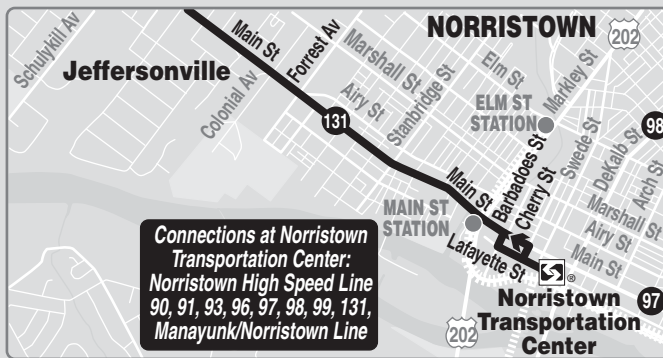

91
Effective September 1, 2018

SEPTA

Graterford
to Norristown
Transportation
Center

SATURDAYS					
To Graterford			To Norristown Transportation Center		
Norristown Transportation Center	Main St & Forrest Av (Jeffersonville)	Graterford State Prison (Graterford)	Graterford State Prison (Graterford)	Main St & Forrest Av (Jeffersonville)	Norristown Transportation Center
AM SERVICE			AM SERVICE		
8.25	8.29	8.54	9.10	9.36	9.41
10.25	10.29	10.55	11.10	11.36	11.42
PM SERVICE			PM SERVICE		
2.25	2.29	2.56	3.10	3.36	3.42

Subject To Change

TRAVEL TIPS

- Route 91 does not operate on Weekdays, Sundays or on New Year's, Memorial, Independence, Labor, Thanksgiving, and Christmas days.
- Fare payment options: cash, transfers, tokens, passes. Go to www.septa.org or m.septa.org for schedules & real time information. Try **Schedules to Go** for next 10 scheduled trips (smart phone users) or **SMS Schedules** for next 4 scheduled trips (by text message); See bus/trolley locations on **TransitView**.
- To **SAVE** Money on Your Commute visit www.thecommuterschoice.com