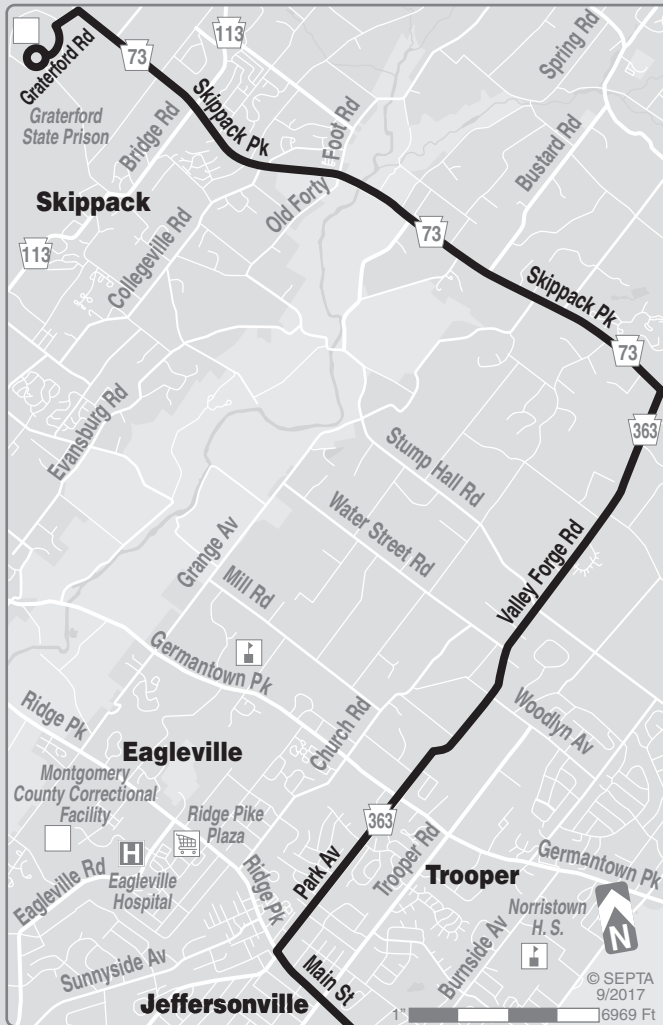

**91**  
Effective March 3, 2018

SEPTA

Graterford to Norristown Transportation Center

<b>SATURDAYS</b>					
<b>To Graterford</b>			<b>To Norristown Transportation Center</b>		
Norristown Transportation Center	Main St & Forrest Av (Jeffersonville)	Graterford State Prison (Graterford)	Graterford State Prison (Graterford)	Main St & Forrest Av (Jeffersonville)	Norristown Transportation Center
<b>AM SERVICE</b>			<b>AM SERVICE</b>		
8.25	8.31	8.56	9.10	9.37	9.42
10.25	10.32	10.58	11.10	11.38	11.44
<b>PM SERVICE</b>			<b>PM SERVICE</b>		
2.25	2.32	2.59	3.10	3.38	3.44

Subject To Change

**TRAVEL TIPS**

- Route 91 does not operate on Weekdays, Sundays or on New Year's, Memorial, Independence, Labor, Thanksgiving, and Christmas days.
- Fare payment options: cash, transfers, tokens, passes. Go to [www.septa.org](http://www.septa.org) or [m.septa.org](http://m.septa.org) for schedules & real time information. Try **Schedules to Go** for next 10 scheduled trips (smart phone users) or **SMS Schedules** for next 4 scheduled trips (by text message); See bus/trolley locations on **TransitView**.
- To **SAVE** Money on Your Commute visit [www.thecommuterschoice.com](http://www.thecommuterschoice.com)