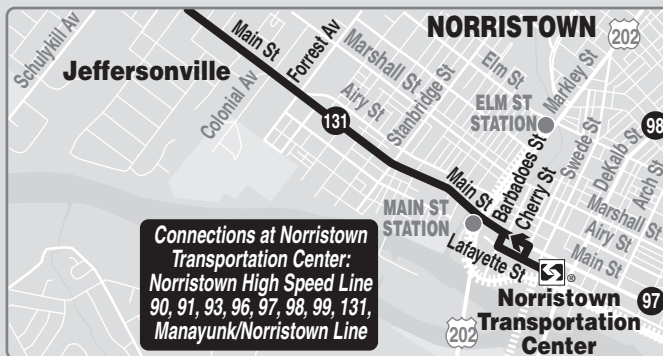

**91**  
Effective March 3, 2018

SEPTA

Graterford to Norristown Transportation Center

<b>SATURDAYS</b>					
<b>To Graterford</b>			<b>To Norristown Transportation Center</b>		
Norristown Transportation Center	Main St & Forrest Av (Jeffersonville)	Graterford State Prison (Graterford)	Graterford State Prison (Graterford)	Main St & Forrest Av (Jeffersonville)	Norristown Transportation Center
<b>AM SERVICE</b>			<b>AM SERVICE</b>		
8.25	8.31	8.56	9.10	9.37	9.42
10.25	10.32	10.58	11.10	11.38	11.44
<b>PM SERVICE</b>			<b>PM SERVICE</b>		
2.25	2.32	2.59	3.10	3.38	3.44

Subject To Change

**TRAVEL TIPS**

- Route 91 does not operate on Weekdays, Sundays or on New Year's, Memorial, Independence, Labor, Thanksgiving, and Christmas days.
- Fare payment options: cash, transfers, tokens, passes. Go to [www.septa.org](http://www.septa.org) or [m.septa.org](http://m.septa.org) for schedules & real time information. Try **Schedules to Go** for next 10 scheduled trips (smart phone users) or **SMS Schedules** for next 4 scheduled trips (by text message); See bus/trolley locations on **TransitView**.
- To **SAVE** Money on Your Commute visit [www.thecommuterschoice.com](http://www.thecommuterschoice.com)