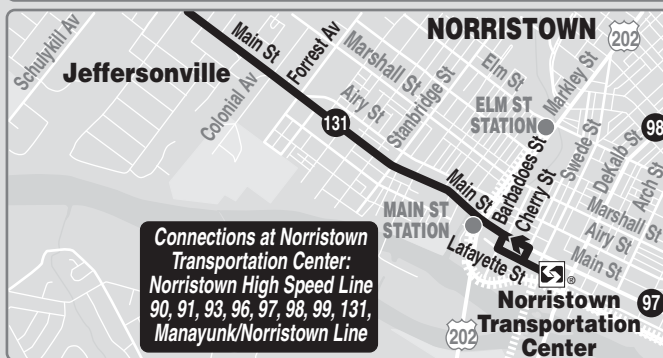

Effective September 9, 2017

Graterford to Norristown Transportation Center

SATURDAYS					
To Graterford			To Norristown Transportation Center		
Norristown Transportation Center	Main St & Forrest Av (Jeffersonville)	Graterford State Prison (Graterford)	Graterford State Prison (Graterford)	Main St & Forrest Av (Jeffersonville)	Norristown Transportation Center
AM SERVICE			AM SERVICE		
8.25	8.31	8.56	9.06	9.33	9.38
10.25	10.32	10.58	11.05	11.33	11.39
PM SERVICE			PM SERVICE		
2.25	2.32	2.59	3.05	3.33	3.39

Subject To Change

TRAVEL TIPS

- Route 91 does not operate on Weekdays, Sundays or on New Year's, Memorial, Independence, Labor, Thanksgiving, and Christmas days.
- Fare payment options: cash, transfers, tokens, passes. Go to www.septa.org or m.septa.org for schedules & real time information. Try **Schedules to Go** for next 10 scheduled trips (smart phone users) or **SMS Schedules** for next 4 scheduled trips (by text message); See bus/trolley locations on **TransitView**.
- To **SAVE** Money on Your Commute visit www.thecommuterschoice.com