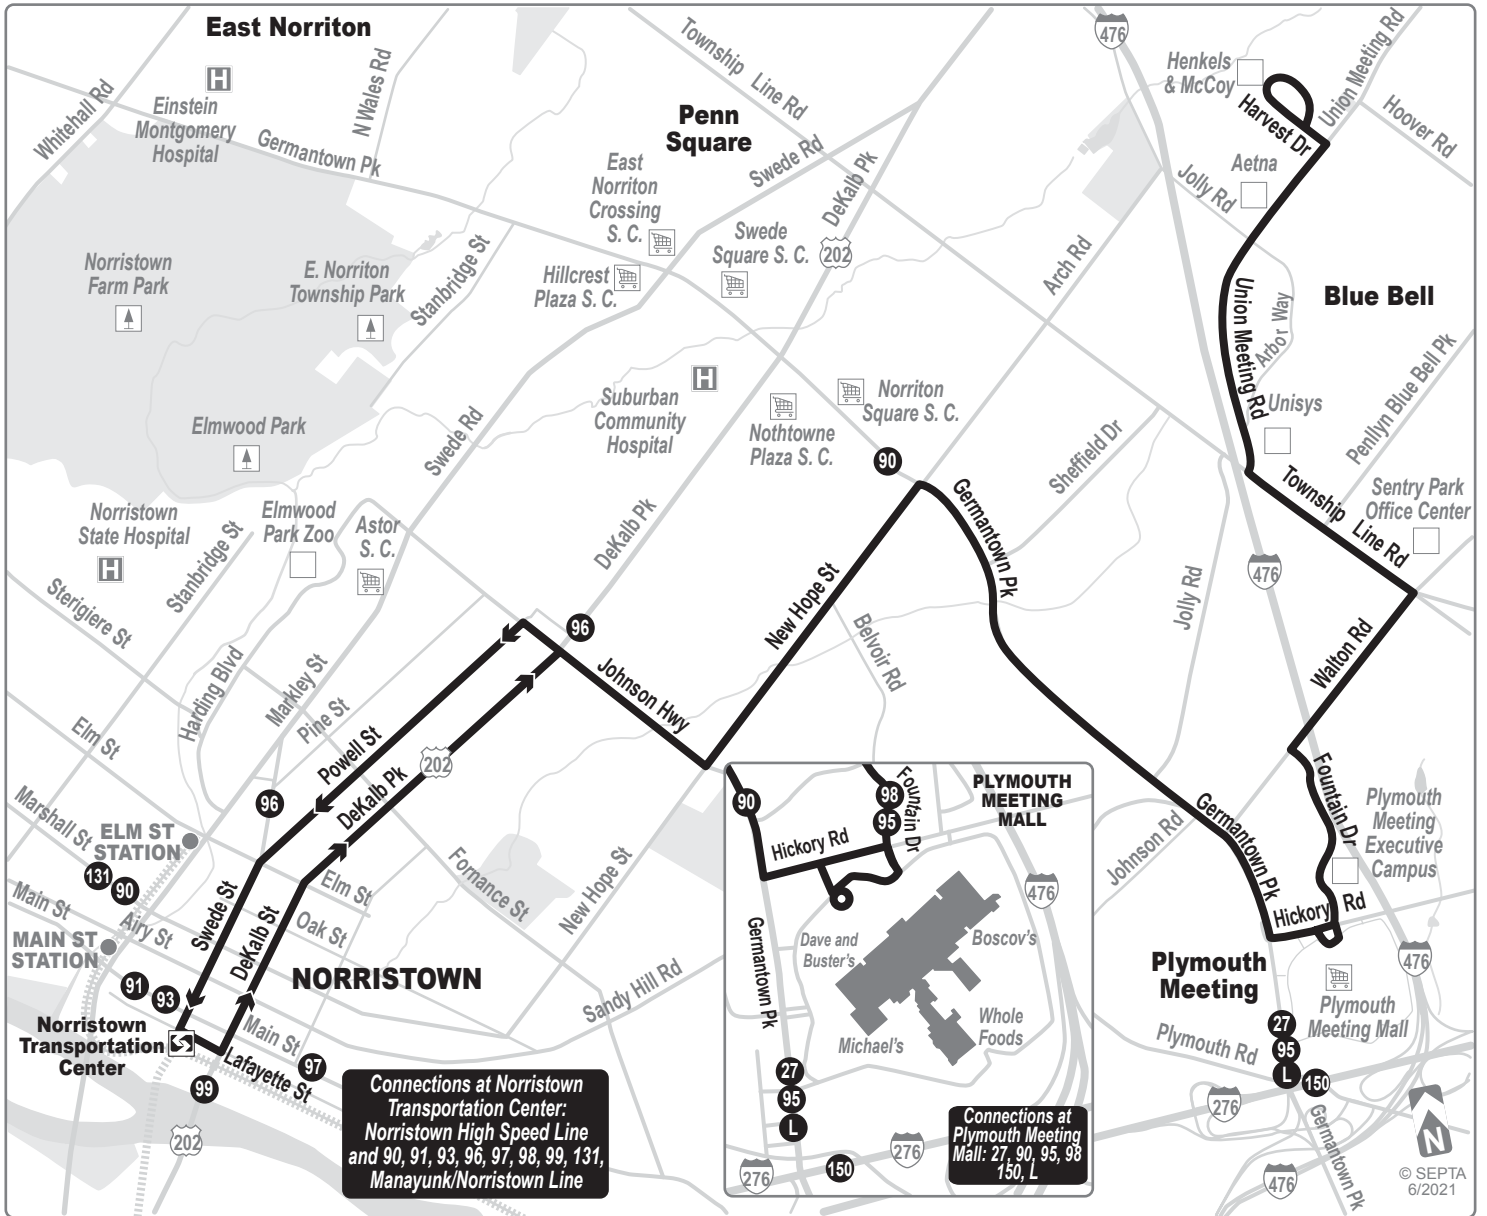

Weekdays				
To Blue Bell or Plymouth Meeting Mall				
Norristown Transportation Center	New Hope St and Johnson Hwy (Norristown)	Arch Rd and Germantown Pk	Plymouth Meeting Mall	Harvest Dr and Union Meeting Rd (Blue Bell)
AM SERVICE				
6:00	6:09	6:12	6:19	6:29
6:35	6:45	6:48	6:55	7:06
7:00	7:10	7:13	7:20	7:31
7:35	7:45	7:48	7:55	8:08
8:00	8:10	8:13	8:20	8:31
8:35	8:45	8:48	8:55	9:06
9:00	9:10	9:13	9:20	9:31
9:35	9:45	9:48	9:54	10:04
10:00	10:10	10:13	10:19	10:29
10:35	10:45	10:48	10:54	11:04
11:00	11:10	11:13	11:19	11:29
11:35	11:45	11:48	11:54	12:04
PM SERVICE				
12:00	12:10	12:13	12:20	12:30
12:35	12:45	12:48	12:55	1:05
1:00	1:10	1:13	1:20	1:30
1:35	1:45	1:48	1:54	2:04
2:00	2:10	2:13	2:19	2:29
2:35	2:45	2:48	2:54	3:04
3:00	3:11	3:14	3:21	3:31
3:35	3:46	3:49	3:56	4:06
4:00	4:11	4:14	4:21	4:31
4:35	4:46	4:50	4:58	5:09
5:00	5:11	5:14	5:22	5:32
5:40	5:51	5:54	6:01	6:11
6:00	6:10	6:13	6:20	6:30
7:15	7:25	7:28	7:34	7:44
8:28	8:37	8:40	8:45	8:55
9:50	9:59	10:01	10:06	--
10:50	10:58	11:00	11:05	--

**TRAVEL TIPS**

- Sunday schedule will be operated on New Year's, Memorial, Independence, Labor, Thanksgiving, and Christmas days.
- Please consult separate Manayunk/Norristown Line timetable for details relating to service to/from Norristown Transportation Center.
- Fare payment options: cash, or Septa Key Card with Pass or Travel Wallet Funds. Go to [www.septa.org](http://www.septa.org) or [m.septa.org](http://m.septa.org) for schedules & real time information. Try [schedules to Go](#) for next 10 scheduled trips (smart phone users) or [SMS Schedules](#) for next 4 scheduled trips (by text message); See bus/trolley locations on [TransitView](#).
- To SAVE Money on Your Commute visit [www.thecommuterschoice.com](http://www.thecommuterschoice.com)