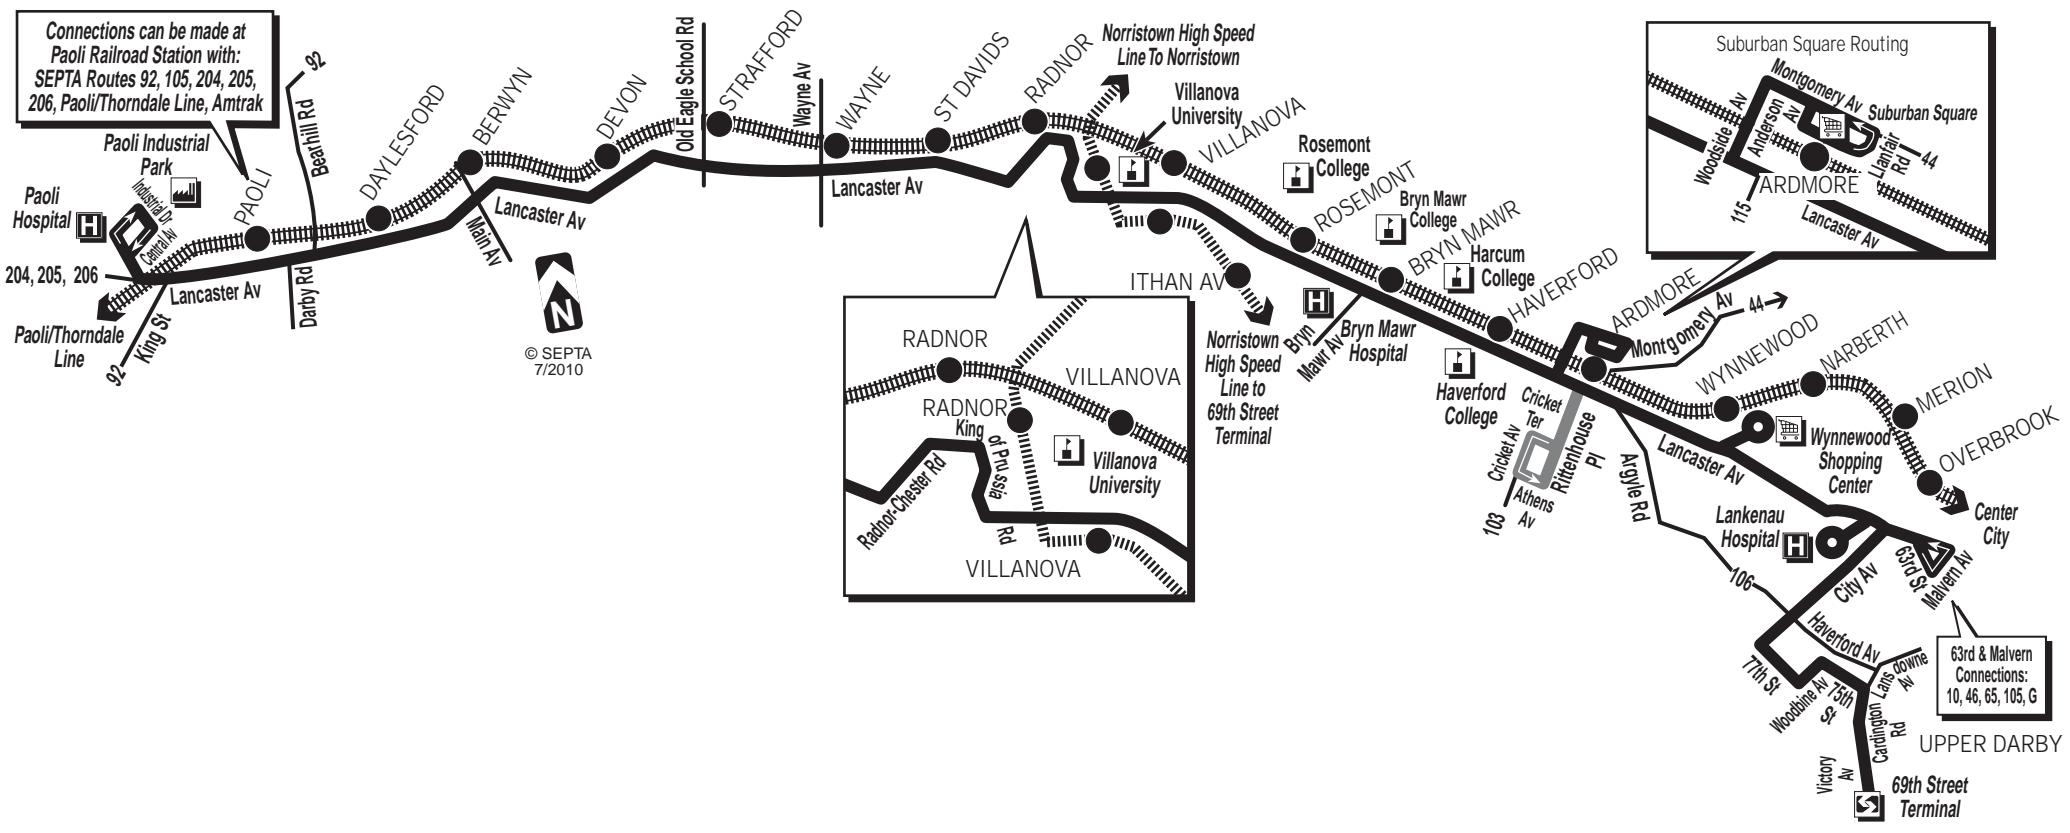

## 69th Street Terminal To Ardmore and Paoli

via Lankenau  
Hospital

Customer Service 610-734-1300  
TDD/TTY 215-580-7853  
[www.septa.org](http://www.septa.org)

Connections can be made at Paoli Railroad Station with: SEPTA Routes 92, 105, 204, 205, 206, Paoli/Thorndale Line, Amtrak

63rd & Malvern Connections: 10, 46, 65, 105, G

**Connections at 69th Street Terminal:**  
 Market-Frankford and Norristown High Speed Lines,  
 21, 30, 65, 101, 102, 103, 104, 105, 106, 107, 108, 109, 110, 111, 112, 113, 116, 120, 123