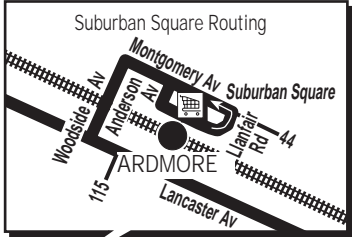

## 69th Street Terminal To Ardmore and Paoli

via Lankenau  
Hospital

Customer Service 610-734-1300  
TDD/TTY 215-580-7853  
[www.septa.org](http://www.septa.org)

# 15%

[www.passperks.com](http://www.passperks.com)

Show a current  
TransPass or TrailPass  
for 15% Pass Perks

Discount at the  
Transit Gift Store

[www.septa.org/store](http://www.septa.org/store)

(215) 580-7168  
1234 Market St., Philadelphia

Connections can be made at Paoli Railroad Station with: SEPTA Routes 92, 105, 204, 205, 206, Paoli/Thorndale Line, Amtrak

63rd & Malvern Connections: 10, 46, 65, 105, G

**Connections at 69th Street Terminal:**  
 Market-Frankford and Norristown High Speed Lines,  
 21, 30, 65, 101, 102, 103, 104, 105, 106, 107, 108, 109, 110, 111, 112, 113, 116, 120, 123