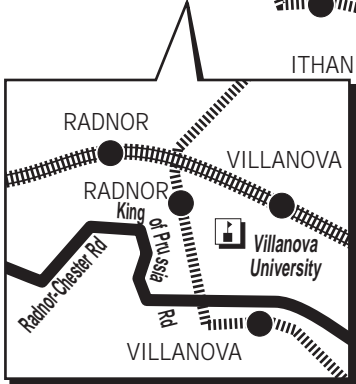

## 69th Street Terminal To Ardmore and Paoli

via Lankenau  
Hospital

Customer Service 610-734-1300  
TDD/TTY 215-580-7853  
[www.septa.org](http://www.septa.org)

# 15%

[www.passperks.com](http://www.passperks.com)

Show a current  
TransPass or TrailPass  
for 15% Pass Perks

Discount at the  
Transit Gift Store

[www.septa.org/store](http://www.septa.org/store)

(215) 580-7168  
1234 Market St., Philadelphia

Connections can be made at Paoli Railroad Station with: SEPTA Routes 92, 105, 204, 205, 206, Paoli/Thorndale Line, Amtrak

63rd & Malvern Connections: 10, 46, 65, 105, G

**Connections at 69th Street Terminal:**  
 Market-Frankford and Norristown High Speed Lines,  
 21, 30, 65, 101, 102, 103, 104, 105, 106, 107, 108, 109, 110, 111, 112, 113, 116, 120, 123