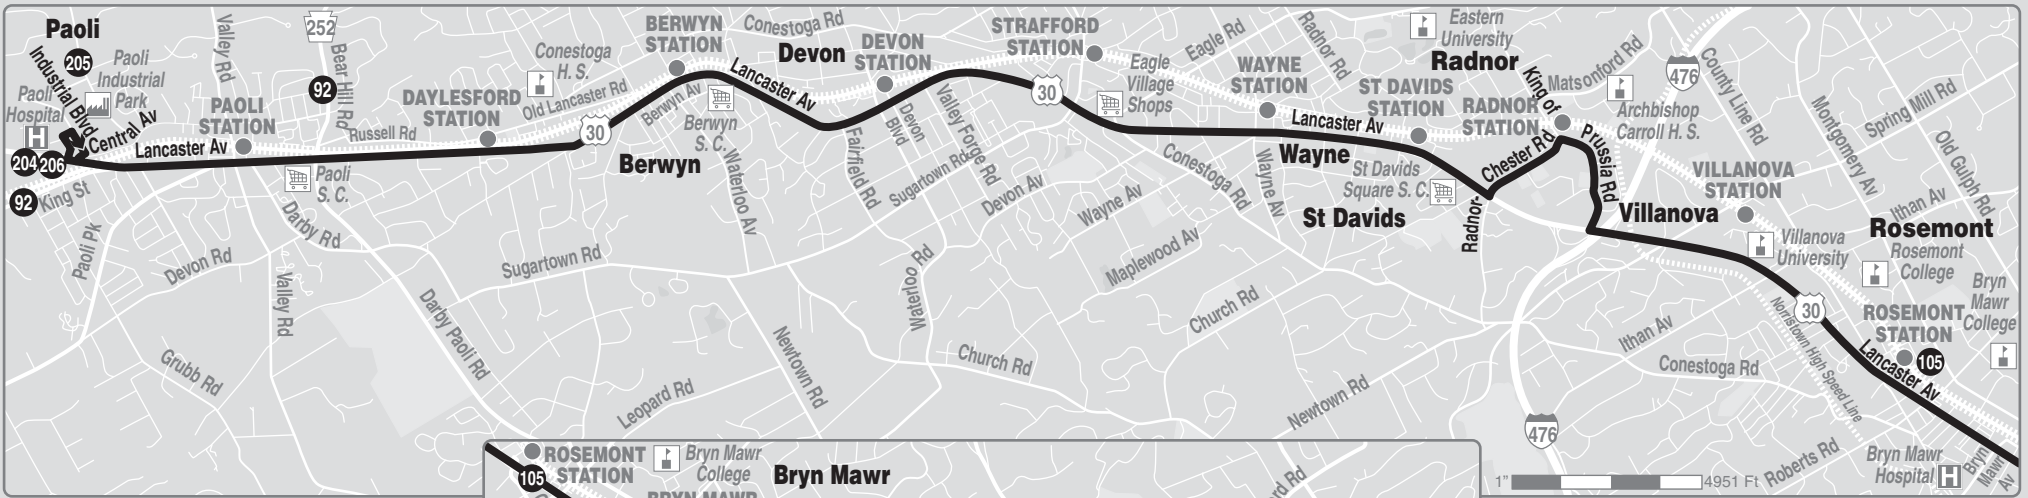

106

Effective August 27, 2018

Paoli to 69th Street Transportation Center

Serving
Penn Wynne
and Ardmore

Customer Service 610-734-1300
TDD/TTY 215-580-7853
www.septa.org

**\$1.00 Transfer fare now only
available when you use a
SEPTA Key Card with money
in the Travel Wallet**