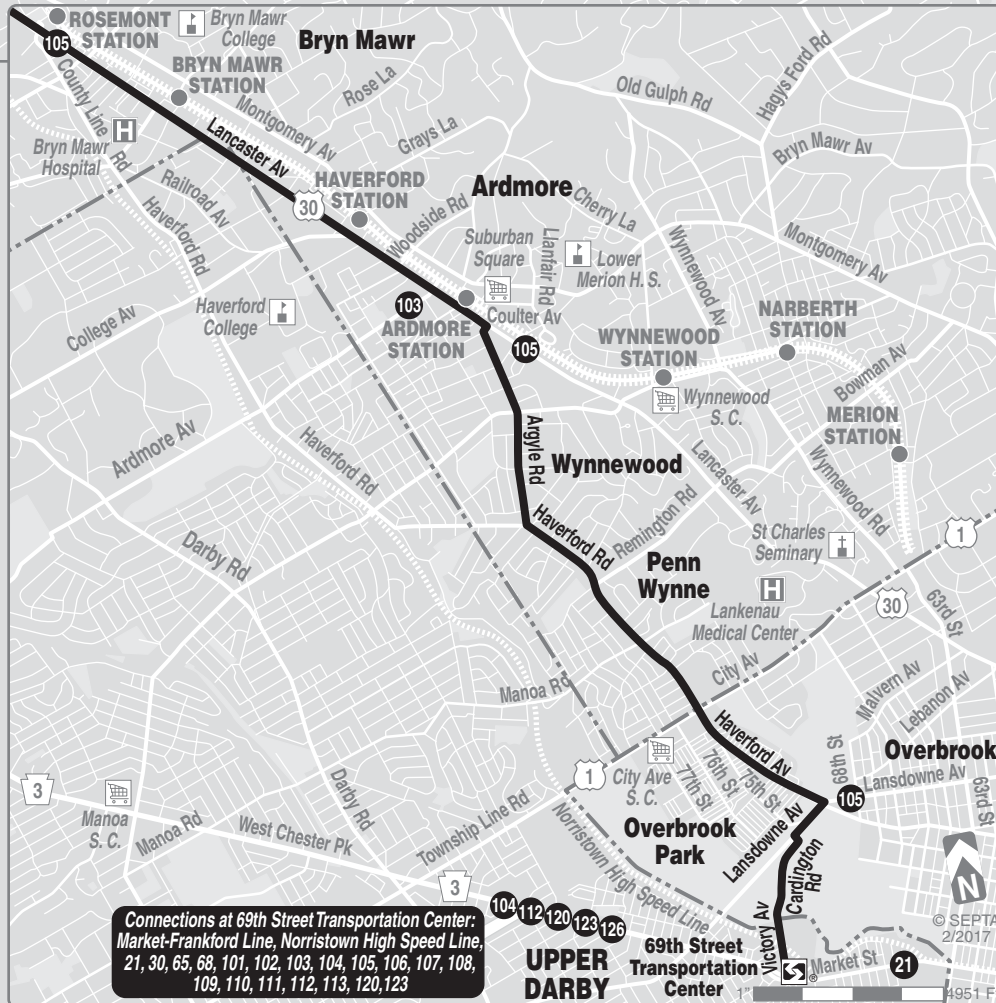

MONDAYS THROUGH FRIDAYS

To Paoli									To 69th Street Transportation Center								
69th Street Transportation Center	Haverford and City Avs (Overbrook Park)	Lancaster and Station Avs (Ardmore)	Lancaster and Bryn Mawr Avs (Bryn Mawr)	Radnor-Chester and King of Prussia Rds (Radnor/NHSL Station)	Lancaster and Wayne Avs (Wayne)	Lancaster Av and Main Av, (Berwyn) (near Berwyn Station)	Paoli Hospital (Paoli)		Paoli Hospital (Paoli)	Lancaster Av and Main Av, (Berwyn) (near Berwyn Station)	Lancaster and Wayne Avs (Wayne)	Radnor-Chester and King of Prussia Rds (Radnor/NHSL Station)	Lancaster and Bryn Mawr Avs (Bryn Mawr)	Lancaster and Cricket Avs (Ardmore)	Haverford and City Avs (Overbrook Park)	69th Street Transportation Center	
AM SERVICE									AM SERVICE								
5:30	5:36	5:43	5:47	5:55	5:59	6:06	6:15	---	---	---	---	---	---	H6:45	6:54		
6:10	6:17	6:25	6:29	6:37	6:42	6:50	6:59	6:30	6:39	6:47	6:51	7:02	7:08	7:18	7:27		
6:40	6:47	6:55	7:01	7:10	7:15	7:24	7:35	7:20	7:30	7:39	7:43	7:54	8:01	8:11	8:21		
7:10	7:17	7:26	7:33	7:44	7:50	7:59	8:09	7:55	8:06	8:15	8:21	8:31	8:38	8:48	8:57		
8:10	8:18	8:27	8:35	8:48	8:54	9:03	9:14	8:30	8:41	8:50	8:56	9:06	9:12	9:19	9:28		
9:10	9:18	9:27	9:34	9:46	9:52	10:01	10:11	9:35	9:46	9:55	10:01	10:11	10:17	10:24	10:32		
10:10	10:17	10:26	10:32	10:44	10:50	10:59	11:10	10:30	10:41	10:50	10:56	11:07	11:13	11:21	11:29		
11:10	11:17	11:26	11:32	11:44	11:51	12:00	12:11	11:30	11:41	11:50	11:56	12:07	12:13	12:21	12:29		
PM SERVICE									PM SERVICE								
12:10	12:18	12:28	12:35	12:47	12:54	1:04	1:15	12:30	12:40	12:49	12:55	1:06	1:12	1:20	1:28		
1:10	1:18	1:28	1:35	1:47	1:54	2:03	2:13	1:35	1:45	1:55	2:02	2:14	2:22	2:31	2:38		
2:10	2:18	2:28	2:35	2:50	2:57	3:08	3:19	2:35	2:47	2:57	3:04	3:17	3:25	3:34	3:41		
2:55	3:04	3:14	3:22	3:37	3:44	3:54	4:05	3:40	3:52	4:03	4:11	4:24	4:32	4:42	4:51		
3:25	3:33	3:44	3:51	4:05	4:11	4:20	4:31	4:25	4:38	4:48	4:56	5:09	5:19	5:29	5:38		
3:55	4:03	4:14	4:21	4:34	4:40	4:49	5:00	4:50	5:00	5:10	5:18	5:32	5:42	5:52	6:00		
4:25	4:33	4:43	4:50	5:03	5:09	5:18	5:29	5:20	5:33	5:43	5:50	6:03	6:12	6:20	6:28		
4:55	5:04	5:14	---	---	---	---	---	5:50	6:02	6:11	6:17	6:28	6:35	6:43	6:50		
5:25	5:34	5:44	5:52	6:05	6:11	6:20	6:30	6:50	7:01	7:10	7:15	7:25	7:32	7:39	7:46		
5:55	6:04	6:15	---	---	---	---	---	7:50	8:00	8:08	8:13	8:23	8:30	8:36	8:43		
6:33	6:41	6:50	6:57	7:09	7:15	7:24	7:34	H-Time shown Haverford & Overbrook Avs									
7:00	7:08	7:18	---	---	---	---	---										