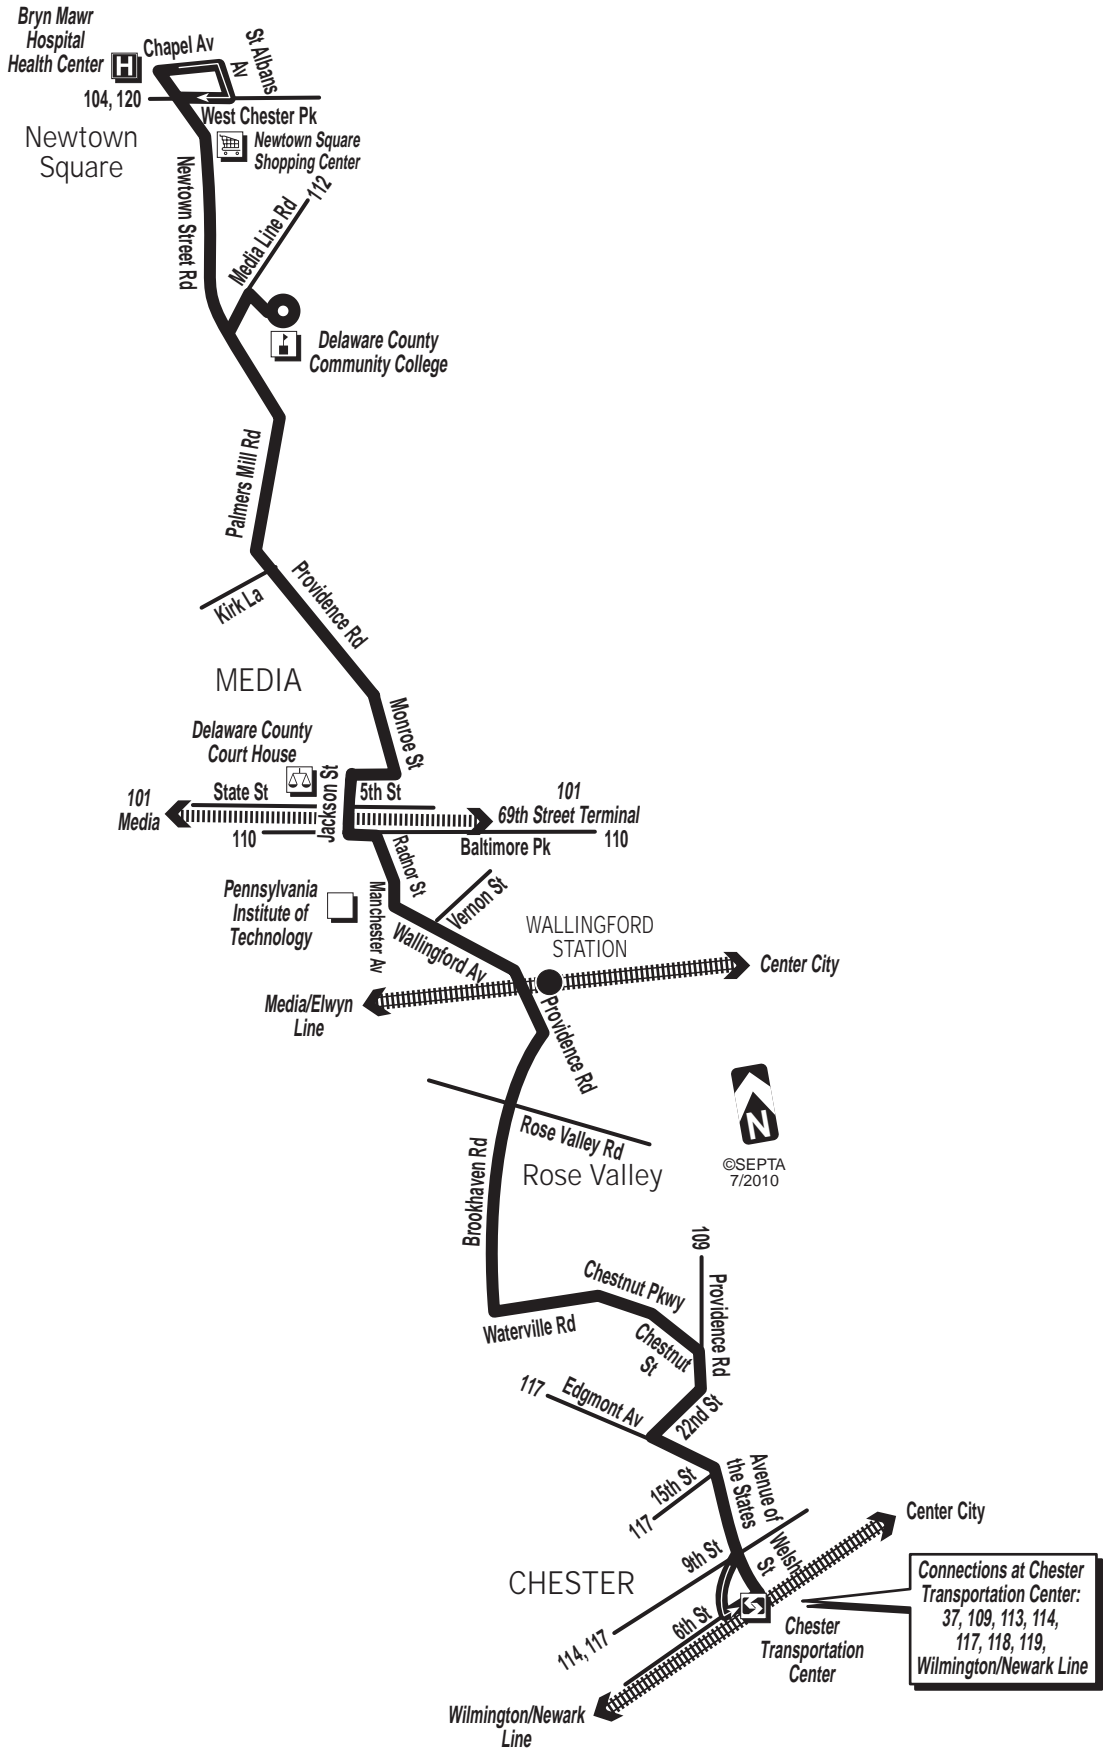

www.passperks.com

Discount at the
Transit Gift Store

www.septa.org/store

(215) 580-7168
1234 Market St., Philadelphia

Connections at Chester Transportation Center:
 37, 109, 113, 114,
 117, 118, 119,
 Wilmington/Newark Line

TRAVEL TIPS

- Route 118 does not operate on Sunday, or on New Year's, Memorial, Independence, Labor, Thanksgiving and Christmas days.
- Fare payment options: cash, transfers, tokens, passes. Please check the SEPTA fare brochure or www.septa.org for complete fare information.
- To SAVE Money on Your Commute visit www.thecommuterschoice.com