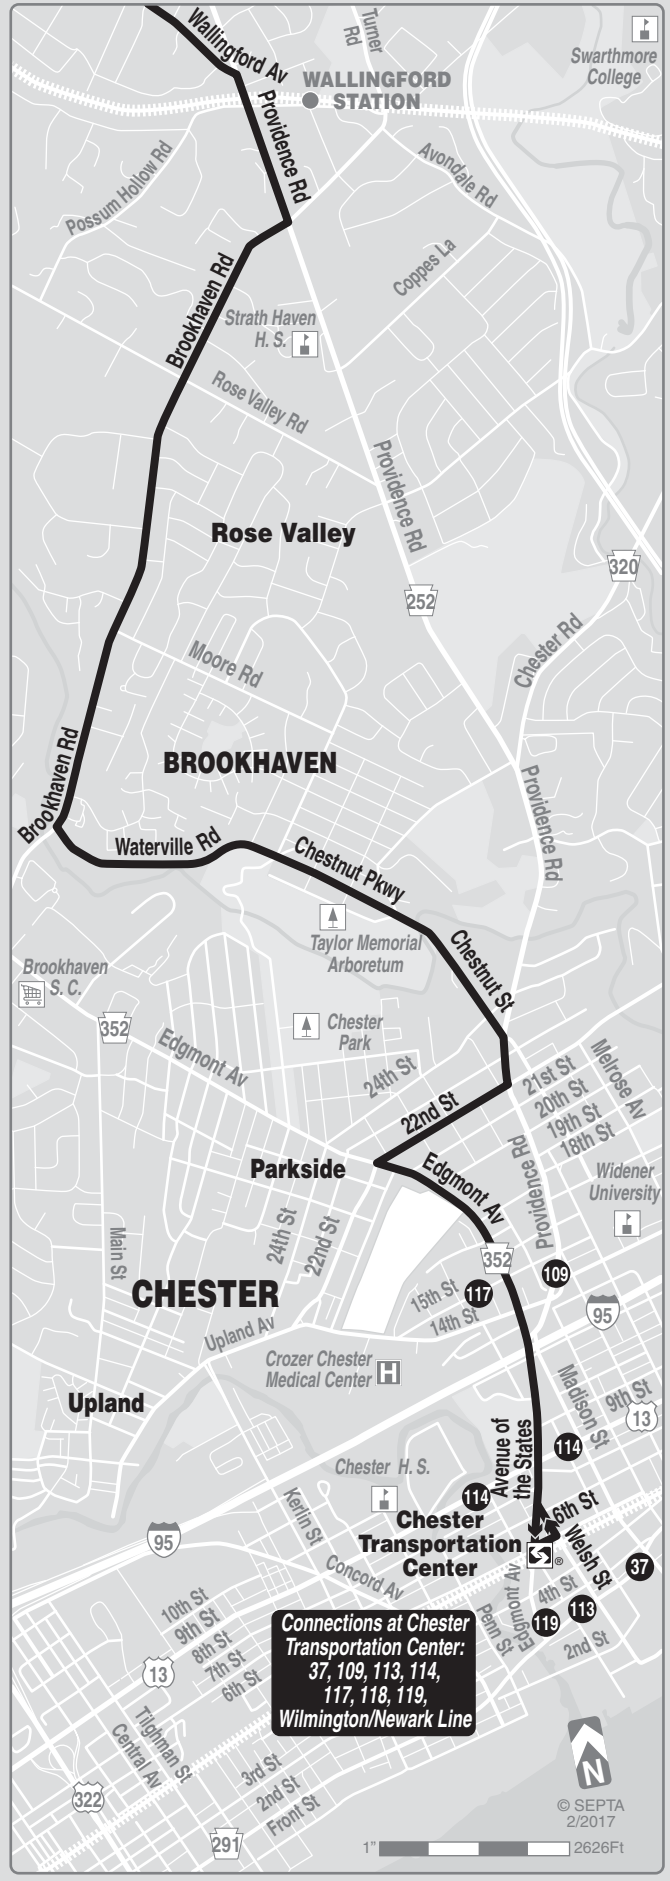

MONDAYS THROUGH FRIDAYS

To Newtown Square							To Chester Transportation Center						
Chester Transportation Center	22nd and Madison Sts (Chester)	Brookhaven and Rose Valley Rds (Wallingford)	Jackson and State Sts (Media)	Providence Rd and Kirk Lane (Rose Tree)	Delaware County Community College	Newtown Square (Chapel Av and Newtown Street Rd)	Newtown Square (Chapel Av and Newtown Street Rd)	Delaware County Community College	Providence Rd and Kirk Lane (Rose Tree)	Jackson and State Sts (Media)	Brookhaven and Rose Valley Rds (Wallingford)	22nd and Madison Sts (Chester)	Chester Transportation Center
AM SERVICE							AM SERVICE						
6.10	6.16	6.25	6.35	6.40	6.46	6.51	5.55	6.00	6.05	6.10	6.18	6.25	6.33
7.10	7.17	7.27	7.37	7.44	7.51	7.58	---	---	6.55	7.00	7.08	7.17	7.25
7.40	7.47	7.56	8.08	8.15	8.22	8.31	7.05	7.11	7.18	7.24	7.32	7.41	7.49
8.05	8.13	8.24	8.34	8.41	8.48	8.57	8.05	8.13	8.21	8.27	8.37	8.46	8.54
9.05	9.13	9.22	9.31	9.37	9.43	9.51	9.05	9.12	9.19	9.26	9.36	9.44	9.52
10.05	10.13	10.22	10.31	10.38	10.44	10.52	10.05	10.11	10.18	10.25	10.35	10.43	10.51
11.05	11.12	11.21	11.30	11.36	11.42	11.50	11.05	11.11	11.18	11.25	11.36	11.44	11.52
PM SERVICE							PM SERVICE						
12.05	12.13	12.21	12.30	12.37	12.43	12.50	12.05	12.11	12.18	12.25	12.35	12.44	12.52
1.05	1.12	1.21	1.30	1.37	1.43	1.51	1.05	1.11	1.19	1.25	1.35	1.44	1.53
2.15	2.24	2.33	2.41	2.48	2.54	3.02	2.05	2.12	2.21	2.27	2.38	2.47	2.56
3.15	3.25	3.34	3.45	3.52	3.58	4.05	3.05	3.13	3.21	3.28	3.39	3.48	3.57
4.15	4.23	4.32	4.43	4.50	4.56	5.03	4.20	4.30	4.41	4.47	4.58	5.07	5.16
5.25	5.33	5.43	5.54	6.00	6.07	6.14	5.15	5.25	5.36	5.42	5.53	6.02	6.11
6.23	6.30	6.38	6.47	6.53	6.59	7.05	6.28	6.36	6.44	6.49	6.59	7.07	7.15
							10.05	10.11	10.19	10.24	10.33	10.41	10.49
Bus leaves Chester Transportation Center 7:00 AM to Delaware County Community College, operating ONLY when school is in session. This trip operates Express between Providence Rd & Chestnut St and Delaware County Community College.													

SATURDAYS

To Newtown Square							To Chester Transportation Center						
Chester Transportation Center	22nd and Madison Sts (Chester)	Brookhaven and Rose Valley Rds (Wallingford)	Jackson and State Sts (Media)	Providence Rd and Kirk Lane (Rose Tree)	Delaware County Community College	Newtown Square (Chapel Av and Newtown Street Rd)	Newtown Square (Chapel Av and Newtown Street Rd)	Delaware County Community College	Providence Rd and Kirk Lane (Rose Tree)	Jackson and State Sts (Media)	Brookhaven and Rose Valley Rds (Wallingford)	22nd and Madison Sts (Chester)	Chester Transportation Center
AM SERVICE							AM SERVICE						
6.35	6.42	6.50	6.58	7.03	7.08	7.15	7.25	7.30	7.37	7.42	7.49	7.56	8.03
7.35	7.42	7.50	7.58	8.03	8.08	8.15	8.25	8.30	8.37	8.42	8.50	8.57	9.05
8.15	8.22	8.30	8.38	8.43	8.48	8.55	9.25	9.30	9.37	9.42	9.50	9.57	10.05
9.15	9.22	9.30	9.38	9.43	9.48	9.55	10.25	10.32	10.39	10.44	10.52	11.00	11.08
10.15	10.22	10.30	10.38	10.44	10.49	10.56	11.25	11.32	11.39	11.44	11.52	12.00	12.08
11.18	11.25	11.33	11.41	11.47	11.52	11.59							
PM SERVICE							PM SERVICE						
12.18	12.25	12.33	12.41	12.47	12.52	12.59	12.25	12.32	12.39	12.44	12.52	1.00	1.08
1.18	1.25	1.33	1.41	1.47	1.52	1.59	1.25	1.32	1.39	1.44	1.53	2.01	2.09
2.18	2.25	2.33	2.41	2.47	2.52	2.59	2.25	2.32	2.39	2.44	2.53	3.01	3.09
3.18	3.25	3.33	3.41	3.47	3.52	3.59	3.25	3.32	3.39	3.44	3.53	4.01	4.09
4.18	4.25	4.33	4.41	4.47	4.52	4.59	4.25	4.31	4.38	4.43	4.52	5.00	5.07
5.18	5.25	5.33	5.41	5.47	5.52	5.59	5.25	5.31	5.38	5.43	5.51	5.58	6.05
							6.25	6.31	6.38	6.43	6.51	6.58	7.05

TRAVEL TIPS