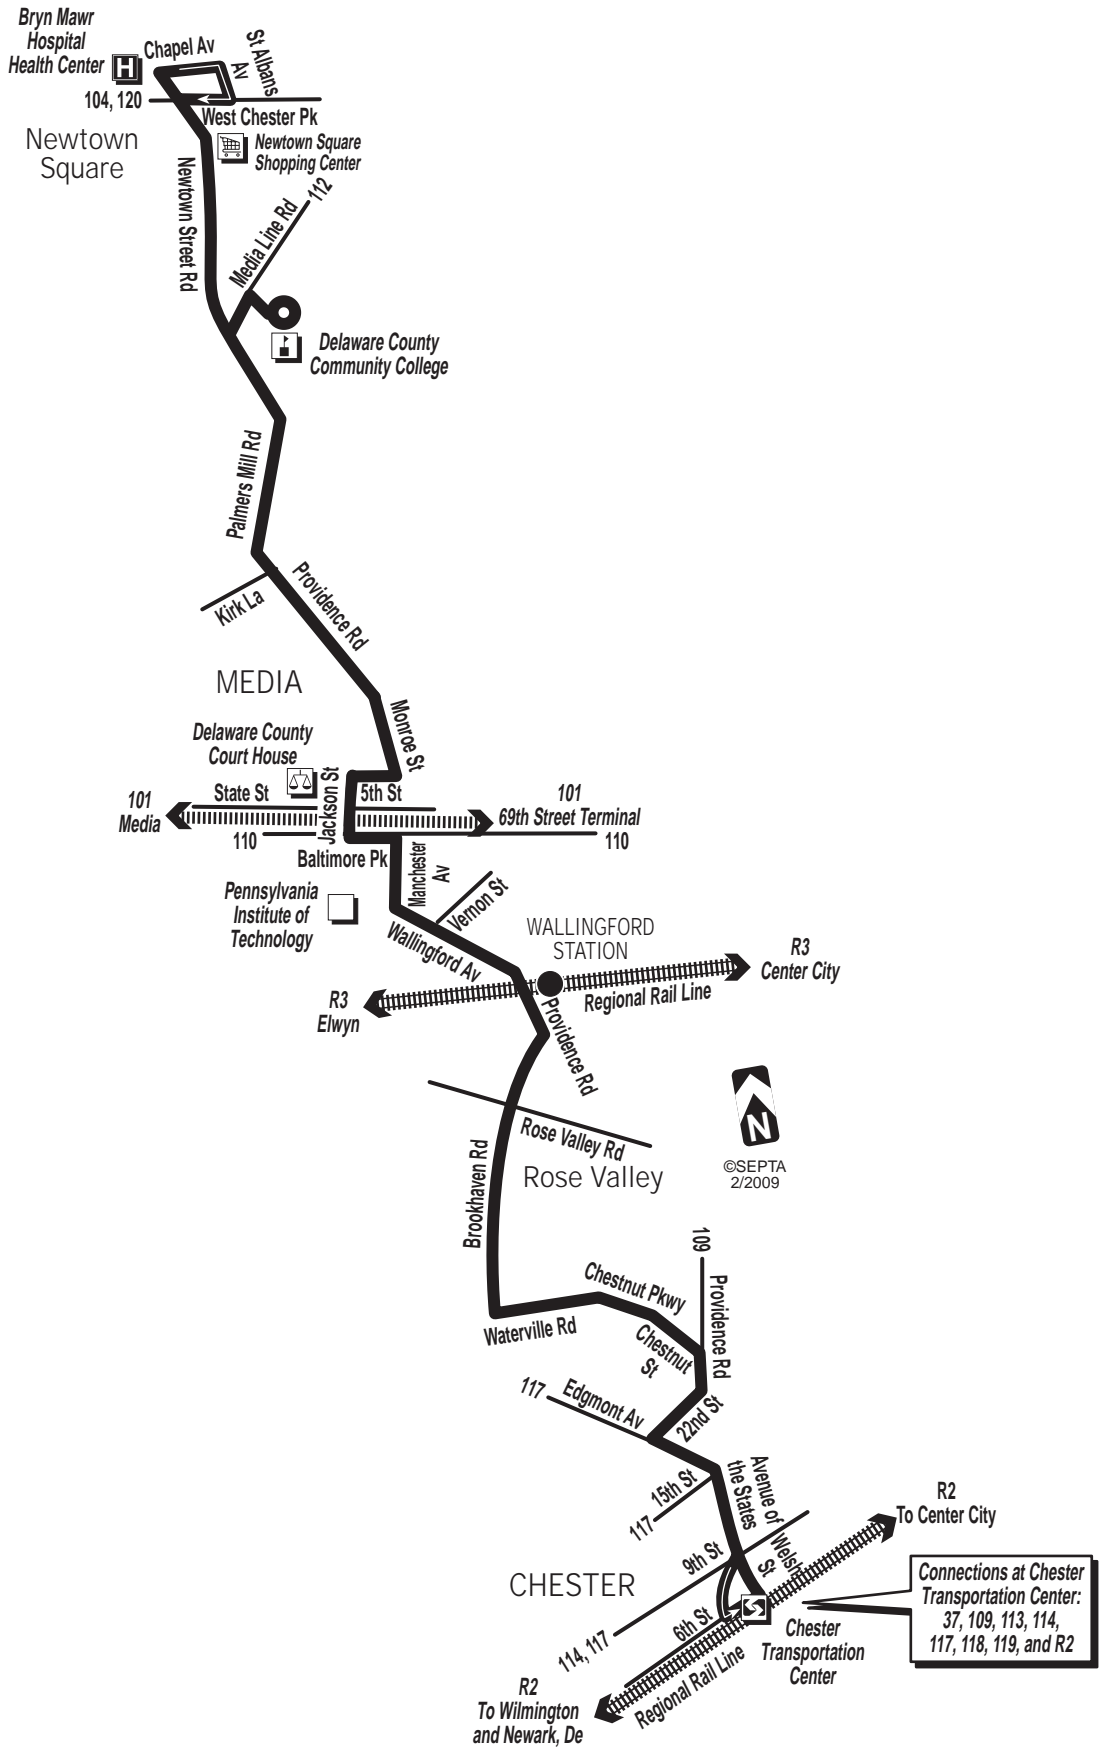

MONDAYS THROUGH FRIDAYS

NORTHBOUND									SOUTHBOUND								
Chester Transportation Center	Edgmont Av and 22nd St (Chester)	Brookhaven and Rose Valley Rds (Wallingford)	Manchester and Wallingford Aves (South Media)	Jackson and State Sts (Media)	Providence Rd and Kirk Lane (Rose Tree)	Delaware County Community College	Chapel Av and Newtown Street Rd (Newtown Square)	Chapel Av and Newtown Street Rd (Newtown Square)	Delaware County Community College	Providence Rd and Kirk Lane (Rose Tree)	Jackson and State Sts (Media)	Manchester and Wallingford Aves (South Media)	Brookhaven and Rose Valley Rds (Wallingford)	Edgmont Av and 22nd St (Chester)	Chester Transportation Center		
AM SERVICE									AM SERVICE								
6.00	6.06	6.14	6.18	6.22	6.28	6.35	6.42	6.00	6.06	6.13	6.19	6.23	6.27	6.36	6.42		
7.00	7.07	7.15	7.19	7.25	7.31	7.38	7.45	---	---	6.43	6.49	6.53	6.57	7.06	7.13		
7.30	7.37	7.46	7.50	7.56	8.02	8.09	8.16	7.00	7.06	7.13	7.19	7.23	7.27	7.36	7.42		
8.05	8.12	8.21	8.25	8.31	8.37	8.44	8.51	8.00	8.06	8.13	8.19	8.23	8.27	8.36	8.43		
9.00	9.07	9.16	9.20	9.25	9.30	9.36	9.42	9.05	9.12	9.18	9.24	9.29	9.33	9.41	9.48		
10.00	10.07	10.16	10.20	10.25	10.30	10.36	10.42	10.05	10.12	10.18	10.24	10.29	10.33	10.41	10.48		
11.00	11.07	11.16	11.20	11.25	11.30	11.36	11.42	11.05	11.12	11.18	11.24	11.29	11.33	11.41	11.48		
PM SERVICE									PM SERVICE								
12.00	12.07	12.16	12.20	12.25	12.30	12.36	12.42	12.05	12.12	12.18	12.24	12.29	12.33	12.41	12.48		
1.00	1.07	1.16	1.20	1.25	1.30	1.36	1.42	1.05	1.12	1.18	1.24	1.29	1.33	1.41	1.48		
2.00	2.07	2.16	2.20	2.25	2.30	2.36	2.42	2.05	2.12	2.19	2.25	2.31	2.35	2.44	2.51		
3.00	3.07	3.16	3.20	3.25	3.30	3.36	3.42	3.05	3.13	3.21	3.28	3.34	3.38	3.47	3.54		
4.05	4.12	4.22	4.26	4.32	4.38	4.44	4.51	4.05	4.14	4.22	4.30	4.37	4.41	4.50	4.58		
5.15	5.22	5.32	5.36	5.42	5.48	5.54	6.01	5.05	5.14	5.19	5.29	5.36	5.40	5.49	5.57		
6.15	6.22	6.31	6.36	6.41	6.46	6.51	6.56	6.10	6.19	6.26	6.32	6.37	6.41	6.49	6.56		

© SEPTA 2010

SATURDAYS

NORTHBOUND									SOUTHBOUND								
Chester Transportation Center	Edgmont Av and 22nd St (Chester)	Brookhaven and Rose Valley Rds (Wallingford)	Manchester and Wallingford Aves (South Media)	Jackson and State Sts (Media)	Providence Rd and Kirk Lane (Rose Tree)	Delaware County Community College	Chapel Av and Newtown Street Rd (Newtown Square)	Chapel Av and Newtown Street Rd (Newtown Square)	Delaware County Community College	Providence Rd and Kirk Lane (Rose Tree)	Jackson and State Sts (Media)	Manchester and Wallingford Aves (South Media)	Brookhaven and Rose Valley Rds (Wallingford)	Edgmont Av and 22nd St (Chester)	Chester Transportation Center		
AM SERVICE									AM SERVICE								
6.00	6.04	6.11	6.15	6.19	6.24	6.29	6.33	7.10	7.16	7.21	7.26	7.30	7.33	7.40	7.46		
7.00	7.04	7.11	7.15	7.19	7.24	7.29	7.33	8.10	8.16	8.21	8.26	8.30	8.33	8.41	8.47		
8.00	8.06	8.14	8.19	8.23	8.27	8.32	8.36	9.10	9.16	9.21	9.26	9.30	9.33	9.41	9.47		
9.00	9.06	9.14	9.19	9.23	9.27	9.32	9.36	10.10	10.17	10.23	10.28	10.32	10.36	10.44	10.51		
10.00	10.07	10.16	10.20	10.25	10.31	10.36	10.42	11.10	11.17	11.23	11.28	11.32	11.36	11.44	11.51		
11.00	11.07	11.16	11.20	11.25	11.31	11.36	11.42	PM SERVICE									
PM SERVICE									12.10	12.17	12.23	12.28	12.32	12.36	12.44	12.51	
12.00	12.07	12.16	12.20	12.25	12.31	12.36	12.42	1.10	1.17	1.23	1.28	1.33	1.37	1.45	1.52		
1.00	1.05	1.13	1.17	1.22	1.28	1.33	1.39	2.10	2.17	2.23	2.28	2.33	2.37	2.45	2.52		
2.00	2.05	2.13	2.17	2.22	2.28	2.33	2.39	3.10	3.17	3.23	3.28	3.33	3.37	3.45	3.52		
3.00	3.05	3.13	3.17	3.22	3.28	3.33	3.39	4.10	4.16	4.23	4.28	4.33	4.37	4.44	4.50		
4.00	4.05	4.13	4.17	4.21	4.26	4.31	4.37	5.10	5.15	5.21	5.26	5.30	5.34	5.41	5.47		
5.00	5.05	5.13	5.17	5.21	5.26	5.31	5.37	6.10	6.15	6.21	6.26	6.30	6.34	6.41	6.47		
6.00	6.05	6.12	6.16	6.20	6.25	---	---