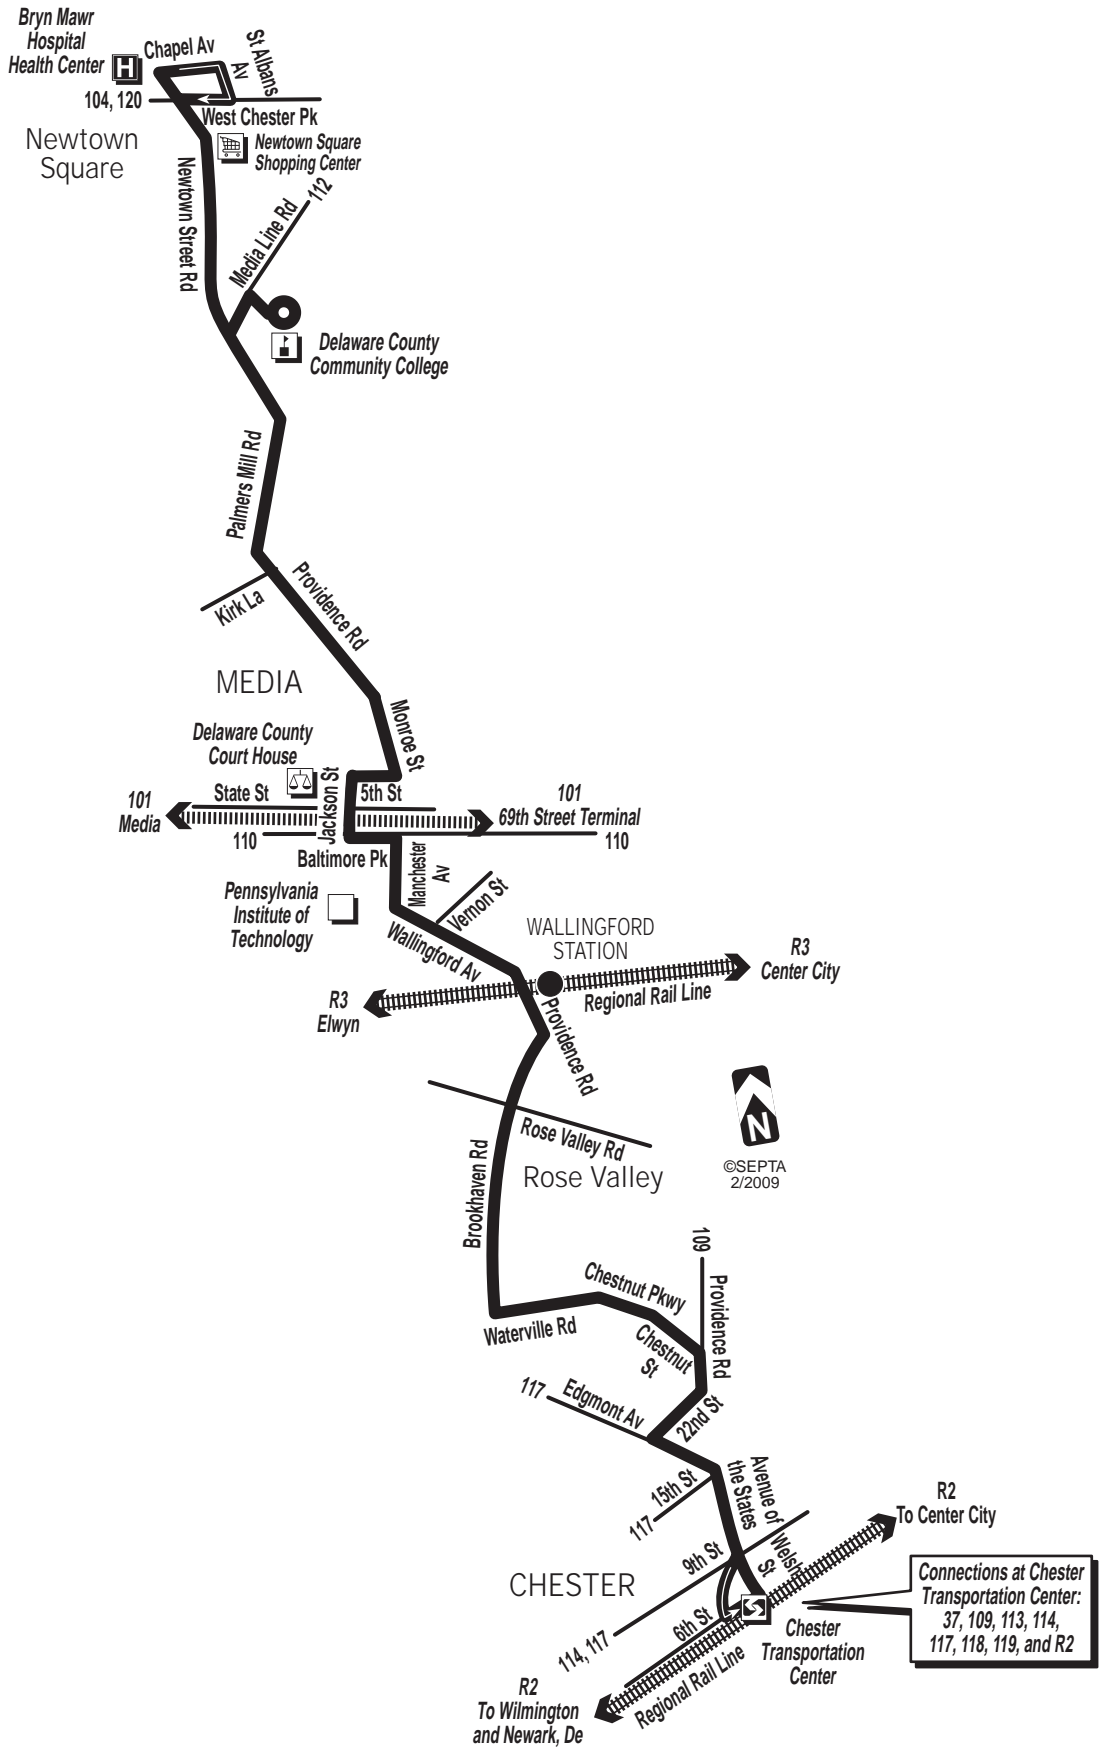

MONDAYS THROUGH FRIDAYS

NORTHBOUND								SOUTHBOUND							
Chester Transportation Center	Edgmont Av and 22nd St (Chester)	Brookhaven and Rose Valley Rds (Wallingford)	Manchester and Wallingford Aves (South Media)	Jackson and State Sts (Media)	Providence Rd and Kirk Lane (Rose Tree)	Delaware County Community College	Chapel Av and Newtown Street Rd (Newtown Square)	Chapel Av and Newtown Street Rd (Newtown Square)	Delaware County Community College	Providence Rd and Kirk Lane (Rose Tree)	Jackson and State Sts (Media)	Manchester and Wallingford Aves (South Media)	Brookhaven and Rose Valley Rds (Wallingford)	Edgmont Av and 22nd St (Chester)	Chester Transportation Center
AM SERVICE								AM SERVICE							
6.00	6.06	6.14	6.18	6.22	6.28	6.35	6.42	6.00	6.06	6.13	6.19	6.23	6.27	6.36	6.42
7.00	7.07	7.15	7.19	7.25	7.31	7.38	7.45	---	---	6.43	6.49	6.53	6.57	7.06	7.13
7.30	7.37	7.46	7.50	7.56	8.02	8.09	8.16	7.00	7.06	7.13	7.19	7.23	7.27	7.36	7.42
8.05	8.12	8.21	8.25	8.31	8.37	8.44	8.51	8.00	8.06	8.13	8.19	8.23	8.27	8.36	8.43
9.00	9.07	9.16	9.20	9.25	9.30	9.36	9.42	9.05	9.12	9.18	9.24	9.29	9.33	9.41	9.48
10.00	10.07	10.16	10.20	10.25	10.30	10.36	10.42	10.05	10.12	10.18	10.24	10.29	10.33	10.41	10.48
11.00	11.07	11.16	11.20	11.25	11.30	11.36	11.42	11.05	11.12	11.18	11.24	11.29	11.33	11.41	11.48
PM SERVICE								PM SERVICE							
12.00	12.07	12.16	12.20	12.25	12.30	12.36	12.42	12.05	12.12	12.18	12.24	12.29	12.33	12.41	12.48
1.00	1.07	1.16	1.20	1.25	1.30	1.36	1.42	1.05	1.12	1.18	1.24	1.29	1.33	1.41	1.48
2.00	2.07	2.16	2.20	2.25	2.30	2.36	2.42	2.05	2.12	2.19	2.25	2.30	2.35	2.44	2.51
3.00	3.07	3.16	3.20	3.25	3.30	3.36	3.42	3.05	3.13	3.21	3.28	3.34	3.38	3.47	3.54
4.05	4.12	4.22	4.26	4.32	4.38	4.44	4.51	4.05	4.14	4.22	4.30	4.37	4.41	4.50	4.58
5.15	5.22	5.32	5.36	5.42	5.48	5.54	6.01	5.05	5.14	5.19	5.29	5.36	5.40	5.49	5.57
6.15	6.22	6.31	6.36	6.41	6.46	6.51	6.56	6.10	6.19	6.26	6.32	6.37	6.41	6.49	6.56

© SEPTA 2009

SATURDAYS

NORTHBOUND								SOUTHBOUND							
Chester Transportation Center	Edgmont Av and 22nd St (Chester)	Brookhaven and Rose Valley Rds (Wallingford)	Manchester and Wallingford Aves (South Media)	Jackson and State Sts (Media)	Providence Rd and Kirk Lane (Rose Tree)	Delaware County Community College	Chapel Av and Newtown Street Rd (Newtown Square)	Chapel Av and Newtown Street Rd (Newtown Square)	Delaware County Community College	Providence Rd and Kirk Lane (Rose Tree)	Jackson and State Sts (Media)	Manchester and Wallingford Aves (South Media)	Brookhaven and Rose Valley Rds (Wallingford)	Edgmont Av and 22nd St (Chester)	Chester Transportation Center
AM SERVICE								AM SERVICE							
6.00	6.04	6.11	6.15	6.19	6.24	6.29	6.33	7.10	7.16	7.21	7.26	7.30	7.33	7.40	7.46
7.00	7.04	7.11	7.15	7.19	7.24	7.29	7.33	8.10	8.16	8.21	8.26	8.30	8.33	8.41	8.47
8.00	8.06	8.14	8.19	8.23	8.27	8.32	8.36	9.10	9.16	9.21	9.26	9.30	9.33	9.41	9.47
9.00	9.06	9.14	9.19	9.23	9.27	9.32	9.36	10.10	10.17	10.23	10.28	10.32	10.36	10.44	10.51
10.00	10.07	10.16	10.20	10.25	10.31	10.36	10.42	11.10	11.17	11.23	11.28	11.32	11.36	11.44	11.51
11.00	11.07	11.16	11.20	11.25	11.31	11.36	11.42	PM SERVICE							
PM SERVICE								12.10	12.17	12.23	12.28	12.32	12.36	12.44	12.51
12.00	12.07	12.16	12.20	12.25	12.31	12.36	12.42	1.10	1.17	1.23	1.28	1.33	1.37	1.45	1.52
1.00	1.05	1.13	1.17	1.22	1.28	1.33	1.39	2.10	2.17	2.23	2.28	2.33	2.37	2.45	2.52
2.00	2.05	2.13	2.17	2.22	2.28	2.33	2.39	3.10	3.17	3.23	3.28	3.33	3.37	3.45	3.52
3.00	3.05	3.13	3.17	3.22	3.28	3.33	3.39	4.10	4.16	4.23	4.28	4.33	4.37	4.44	4.50
4.00	4.05	4.13	4.17	4.21	4.26	4.31	4.37	5.10	5.15	5.21	5.26	5.30	5.34	5.41	5.47
5.00	5.05	5.13	5.17	5.21	5.26	5.31	5.37	6.10	6.15	6.21	6.26	6.30	6.34	6.41	6.47
6.00	6.05	6.12	6.16	6.20	6.25	---	---