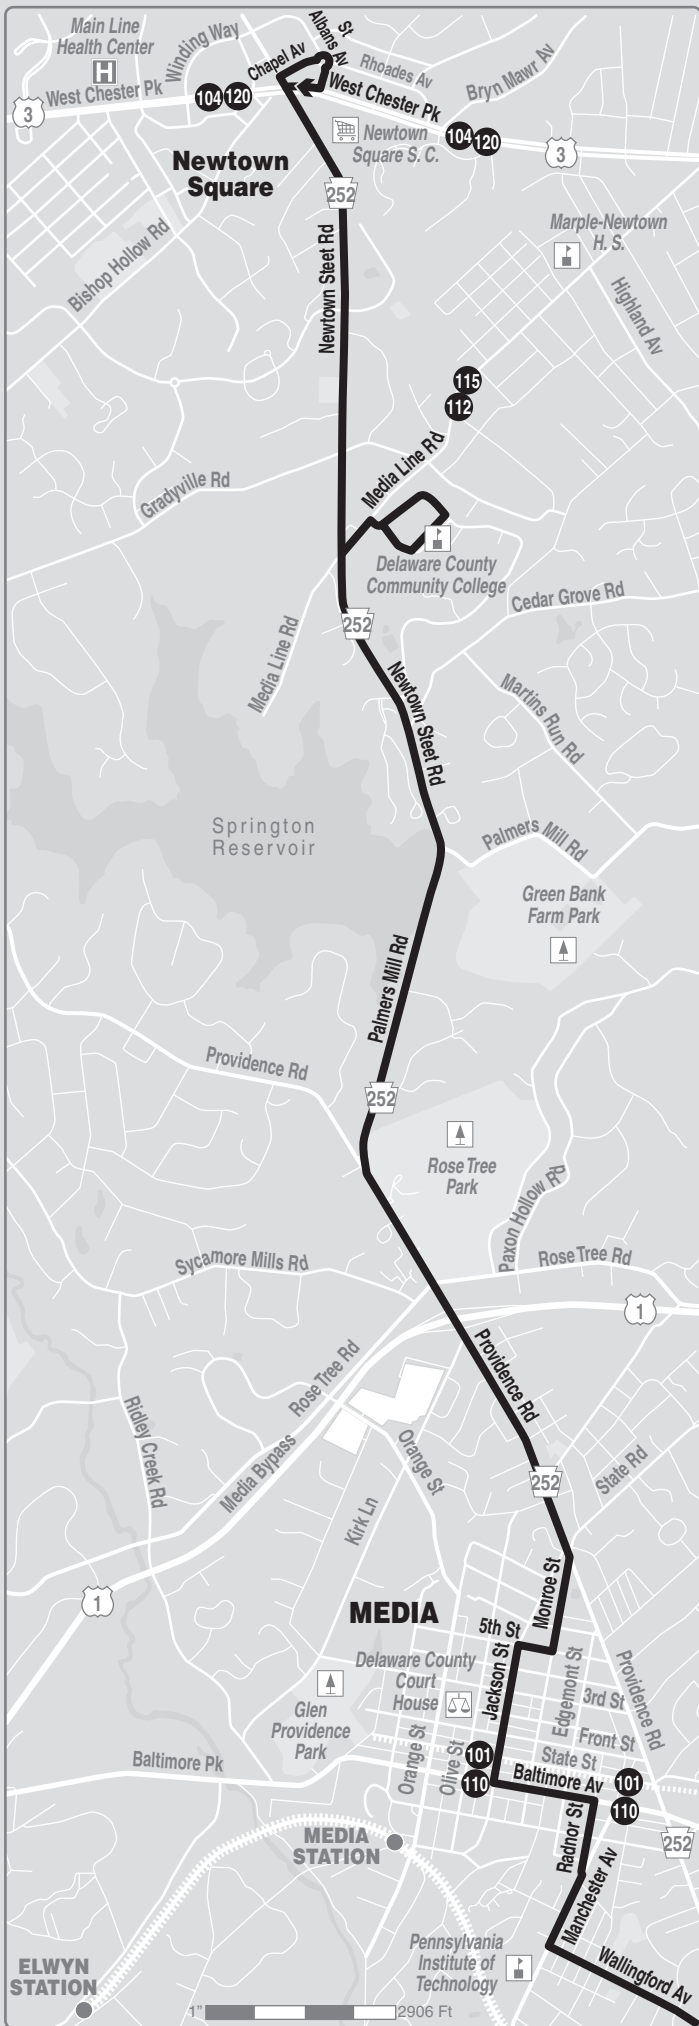

MONDAYS THROUGH FRIDAYS

To Newtown Square							To Chester Transportation Center						
Chester Transportation Center	22nd and Madison Sts (Chester)	Brookhaven and Rose Valley Rds (Wallingford)	Jackson and State Sts (Media)	Providence Rd and Kirk Lane (Rose Tree)	Delaware County Community College	Newtown Square (Chapel Av and Newtown Street Rd)	Newtown Square (Chapel Av and Newtown Street Rd)	Delaware County Community College	Providence Rd and Kirk Lane (Rose Tree)	Jackson and State Sts (Media)	Brookhaven and Rose Valley Rds (Wallingford)	22nd and Madison Sts (Chester)	Chester Transportation Center
AM SERVICE							AM SERVICE						
6.10	6.16	6.25	6.35	6.40	6.46	6.51	5.55	6.00	6.05	6.10	6.18	6.25	6.33
7.10	7.17	7.27	7.37	7.44	7.51	7.58	---	---	6.55	7.00	7.08	7.17	7.25
7.40	7.47	7.56	8.08	8.15	8.22	8.31	7.05	7.11	7.18	7.24	7.32	7.41	7.49
8.05	8.13	8.24	8.34	8.41	8.48	8.57	8.05	8.13	8.21	8.27	8.37	8.46	8.54
9.05	9.13	9.22	9.31	9.37	9.43	9.51	9.05	9.12	9.19	9.26	9.36	9.44	9.52
10.05	10.13	10.22	10.31	10.38	10.44	10.52	10.05	10.11	10.18	10.25	10.35	10.43	10.51
11.05	11.12	11.21	11.30	11.36	11.42	11.50	11.05	11.11	11.18	11.25	11.36	11.44	11.52
PM SERVICE							PM SERVICE						
12.05	12.13	12.21	12.30	12.37	12.43	12.50	12.05	12.11	12.18	12.25	12.35	12.44	12.52
1.05	1.12	1.21	1.30	1.37	1.43	1.51	1.05	1.11	1.19	1.25	1.35	1.44	1.53
2.15	2.24	2.33	2.41	2.48	2.54	3.02	2.05	2.12	2.21	2.27	2.38	2.47	2.56
3.15	3.25	3.34	3.45	3.52	3.58	4.05	3.05	3.13	3.21	3.28	3.39	3.48	3.57
4.15	4.23	4.32	4.43	4.50	4.56	5.03	4.20	4.30	4.41	4.47	4.58	5.07	5.16
5.25	5.33	5.43	5.54	6.00	6.07	6.14	5.15	5.25	5.36	5.42	5.53	6.02	6.11
6.23	6.30	6.38	6.47	6.53	6.59	7.05	6.28	6.36	6.44	6.49	6.59	7.07	7.15
							10.05	10.11	10.19	10.24	10.33	10.41	10.49
Bus leaves Chester Transportation Center 7:00 AM to Delaware County Community College, operating ONLY when school is in session. This trip operates Express between Providence Rd & Chestnut St and Delaware County Community College.													

SATURDAYS

To Newtown Square							To Chester Transportation Center						
Chester Transportation Center	22nd and Madison Sts (Chester)	Brookhaven and Rose Valley Rds (Wallingford)	Jackson and State Sts (Media)	Providence Rd and Kirk Lane (Rose Tree)	Delaware County Community College	Newtown Square (Chapel Av and Newtown Street Rd)	Newtown Square (Chapel Av and Newtown Street Rd)	Delaware County Community College	Providence Rd and Kirk Lane (Rose Tree)	Jackson and State Sts (Media)	Brookhaven and Rose Valley Rds (Wallingford)	22nd and Madison Sts (Chester)	Chester Transportation Center
AM SERVICE							AM SERVICE						
6.35	6.42	6.50	6.58	7.03	7.08	7.15	7.25	7.30	7.37	7.42	7.49	7.56	8.03
7.35	7.42	7.50	7.58	8.03	8.08	8.15	8.25	8.30	8.37	8.42	8.50	8.57	9.05
8.15	8.22	8.30	8.38	8.43	8.48	8.55	9.25	9.30	9.37	9.42	9.50	9.57	10.05
9.15	9.22	9.30	9.38	9.43	9.48	9.55	10.25	10.32	10.39	10.44	10.52	11.00	11.08
10.15	10.22	10.30	10.38	10.44	10.49	10.56	11.25	11.32	11.39	11.44	11.52	12.00	12.08
11.18	11.25	11.33	11.41	11.47	11.52	11.59							
PM SERVICE							PM SERVICE						
12.18	12.25	12.33	12.41	12.47	12.52	12.59	12.25	12.32	12.39	12.44	12.52	1.00	1.08
1.18	1.25	1.33	1.41	1.47	1.52	1.59	1.25	1.32	1.39	1.44	1.53	2.01	2.09
2.18	2.25	2.33	2.41	2.47	2.52	2.59	2.25	2.32	2.39	2.44	2.53	3.01	3.09
3.18	3.25	3.33	3.41	3.47	3.52	3.59	3.25	3.32	3.39	3.44	3.53	4.01	4.09
4.18	4.25	4.33	4.41	4.47	4.52	4.59	4.25	4.31	4.38	4.43	4.52	5.00	5.07
5.18	5.25	5.33	5.41	5.47	5.52	5.59	5.25	5.31	5.38	5.43	5.51	5.58	6.05
							6.25	6.31	6.38	6.43	6.51	6.58	7.05

TRAVEL TIPS